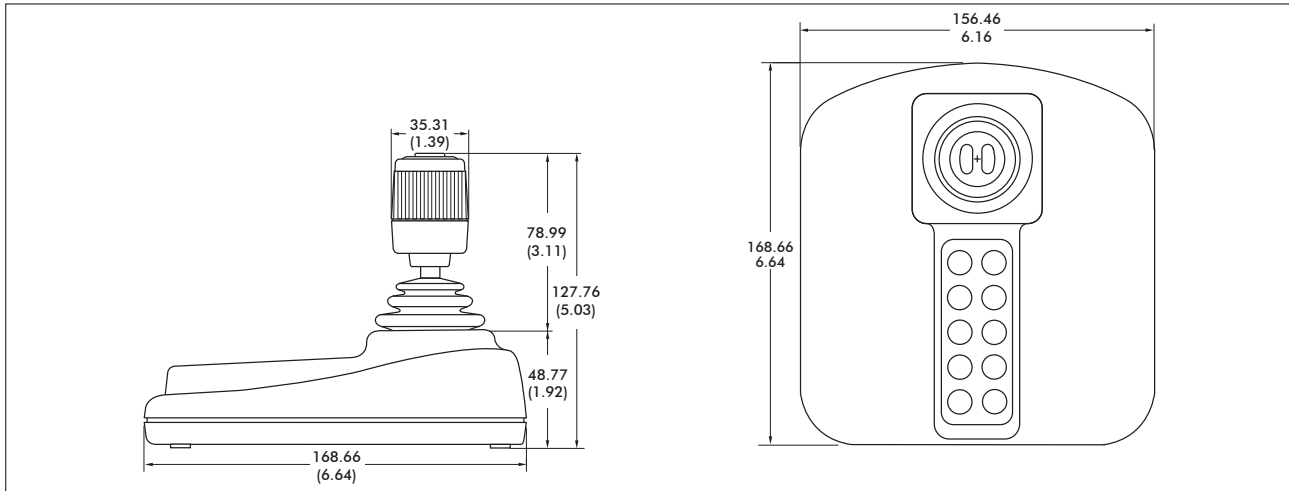

**NOTE:**

All values are nominal

- IP Desktop Software is an optional utility that creates a joystick/mouse combination device and allows users to toggle between both devices with the press of a button. In addition to dual joystick/mouse functionality, IP Desktop Software creates an additional fourth joystick axis, "R." The additional "R" axis is ideally suited for jog/shuttle control of video playback.
- IP Desktop Software is designed to work with the IP Desktop range in a Windows based operating system.

## DIMENSIONAL DRAWINGS

Note: Dimensions are in mm/(inch)