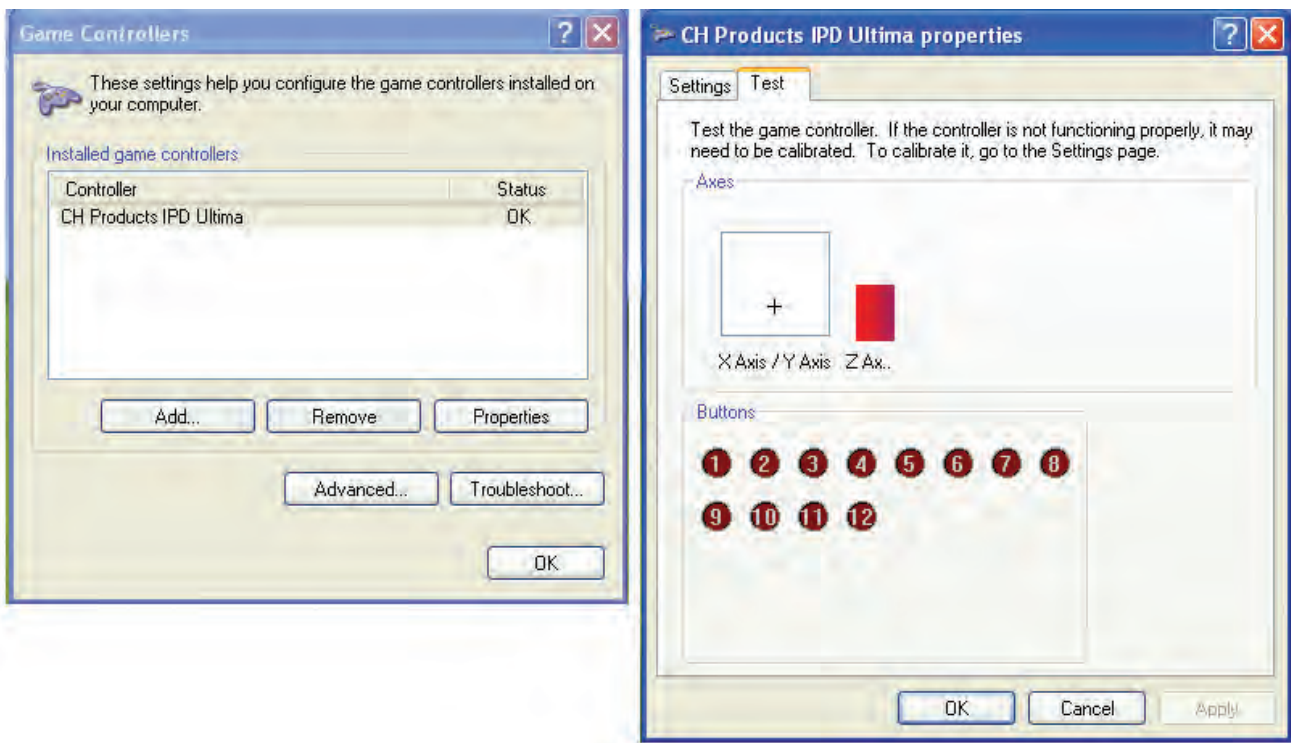

USB 1.1 HID COMPLIANT GAME CONTROLLER

Note: To order the IPD Ultima please refer to Part Number 100-650.