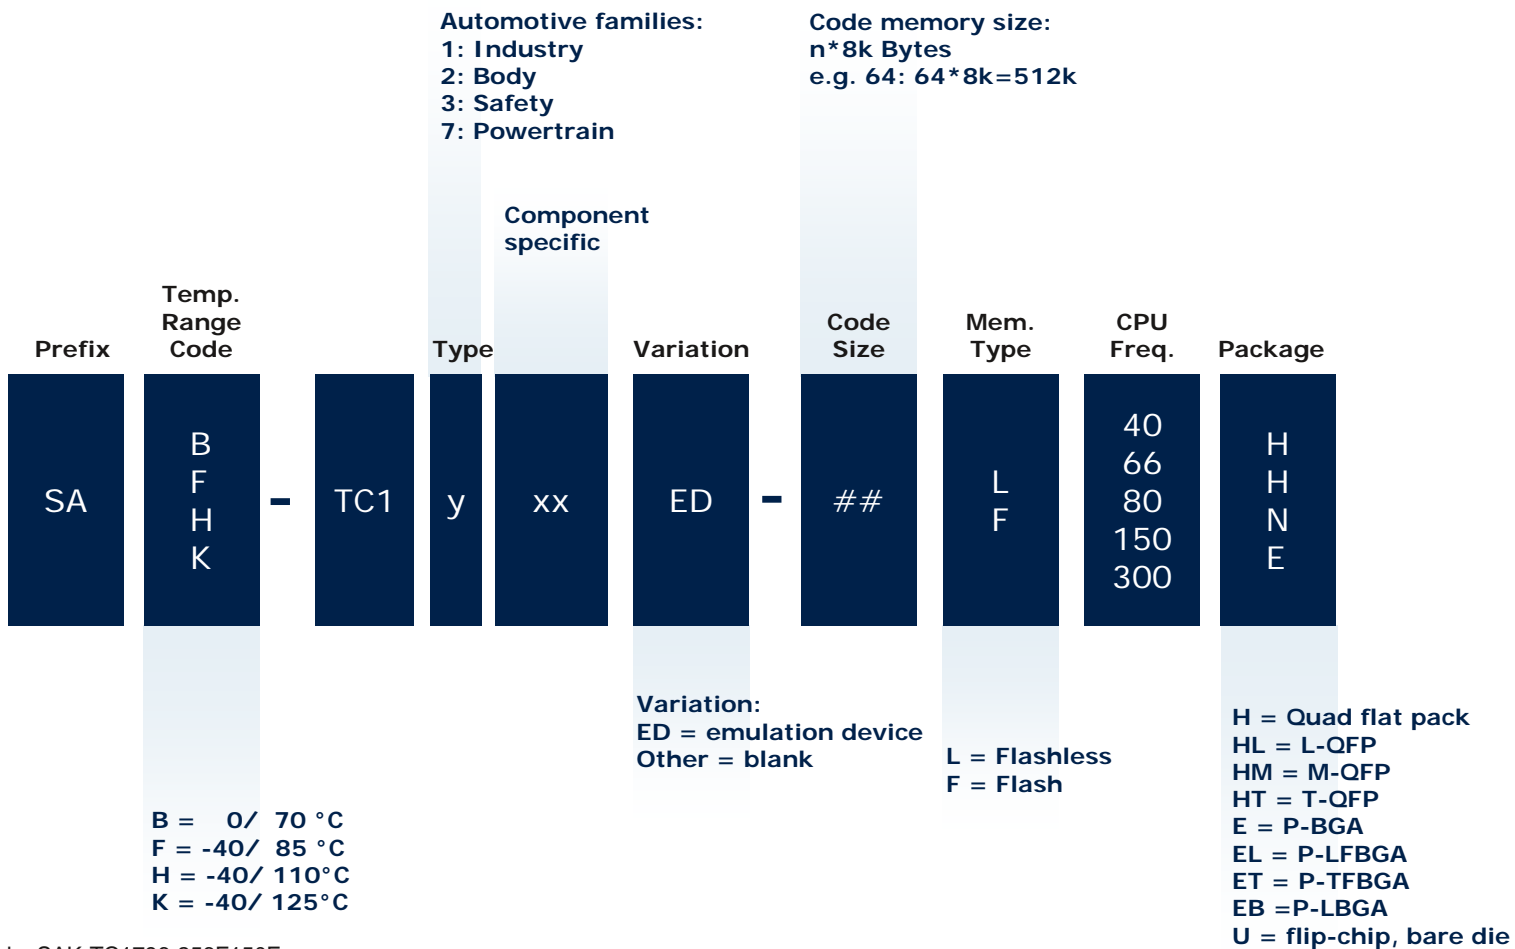

Naming Convention for TriCore™ Family