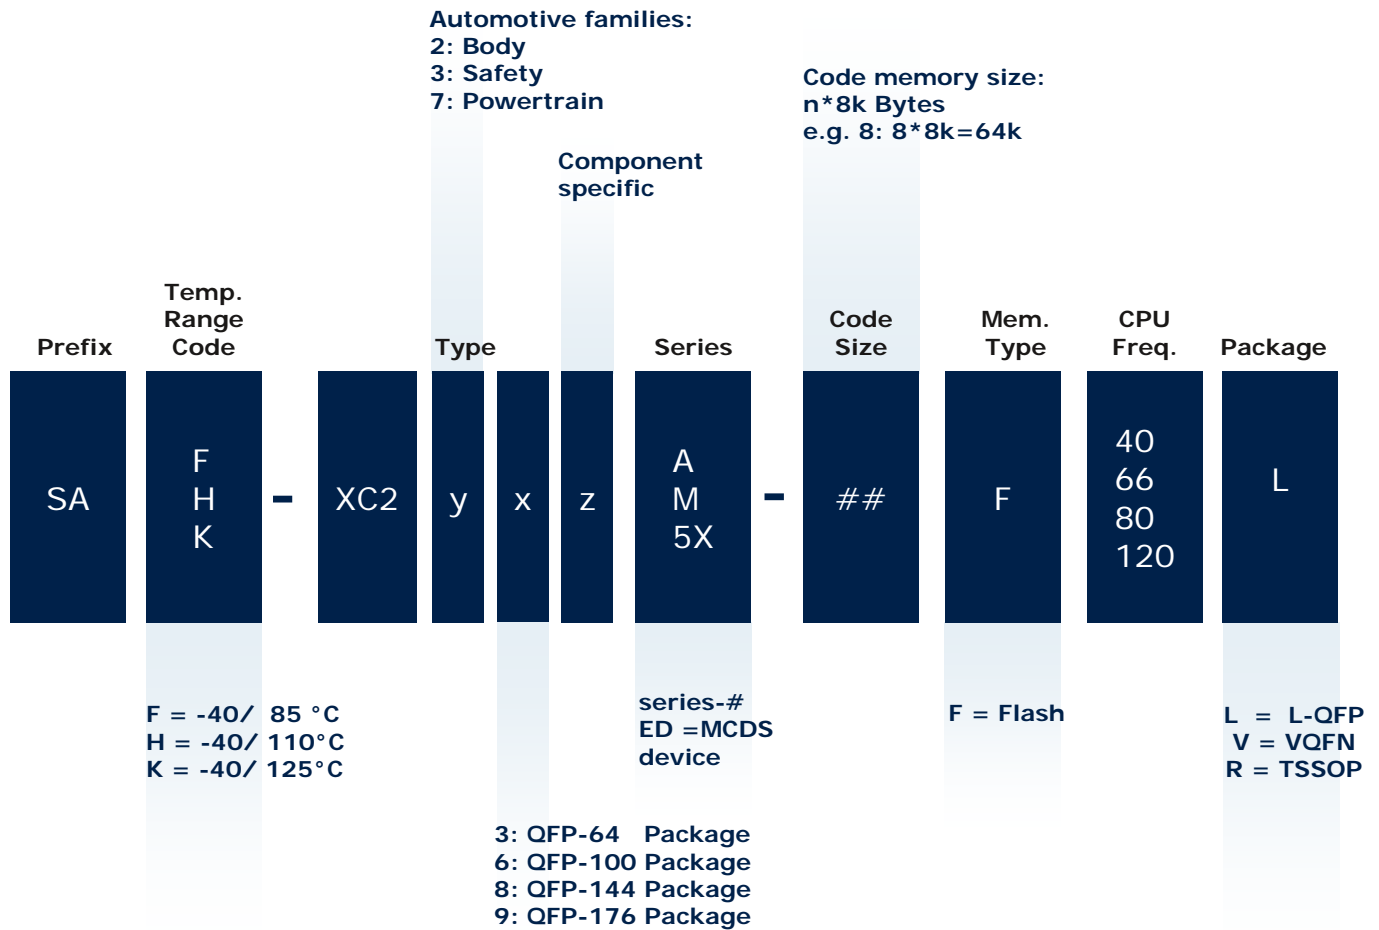

Naming Convention for XC2000 Family