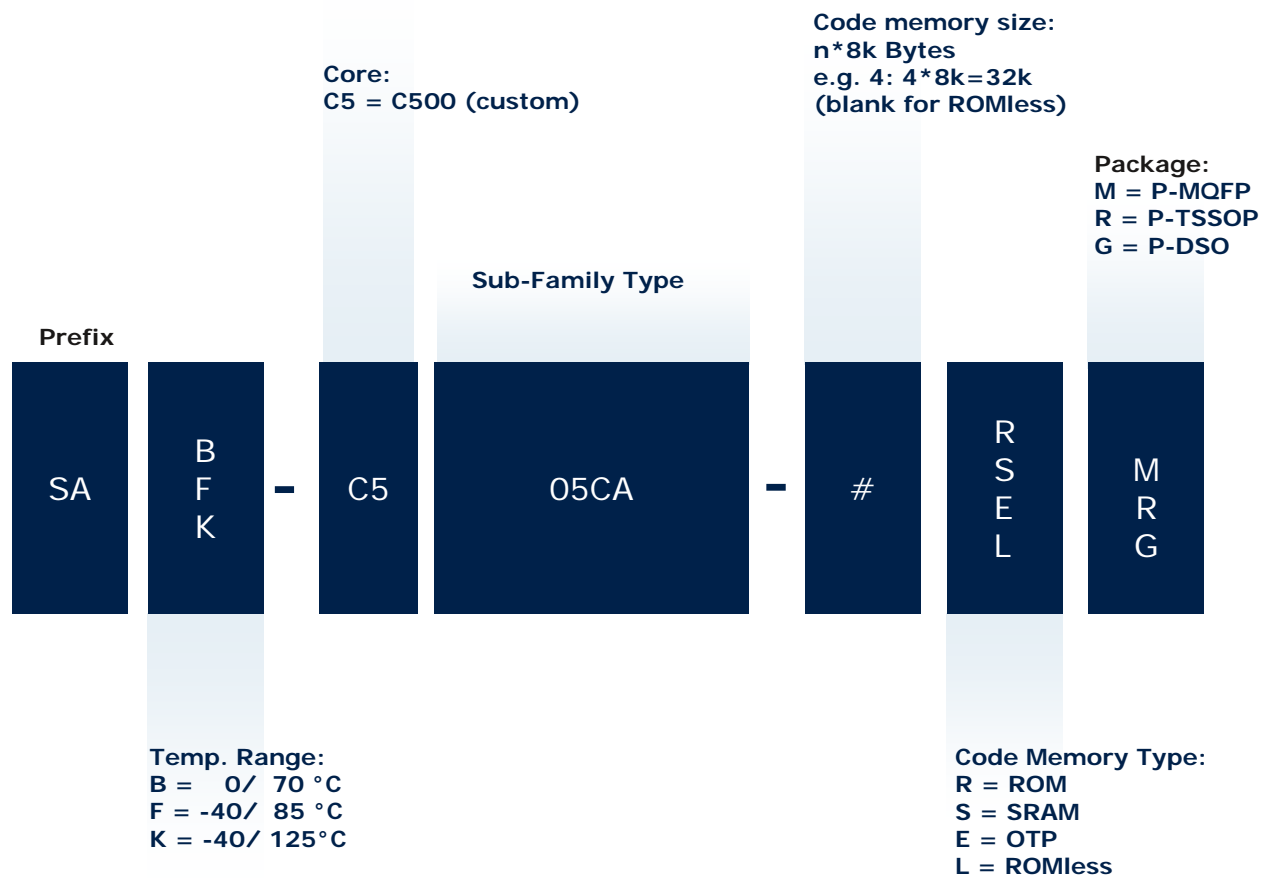

Naming Convention for C500 Family

Example: SAB-C505CA-4EM