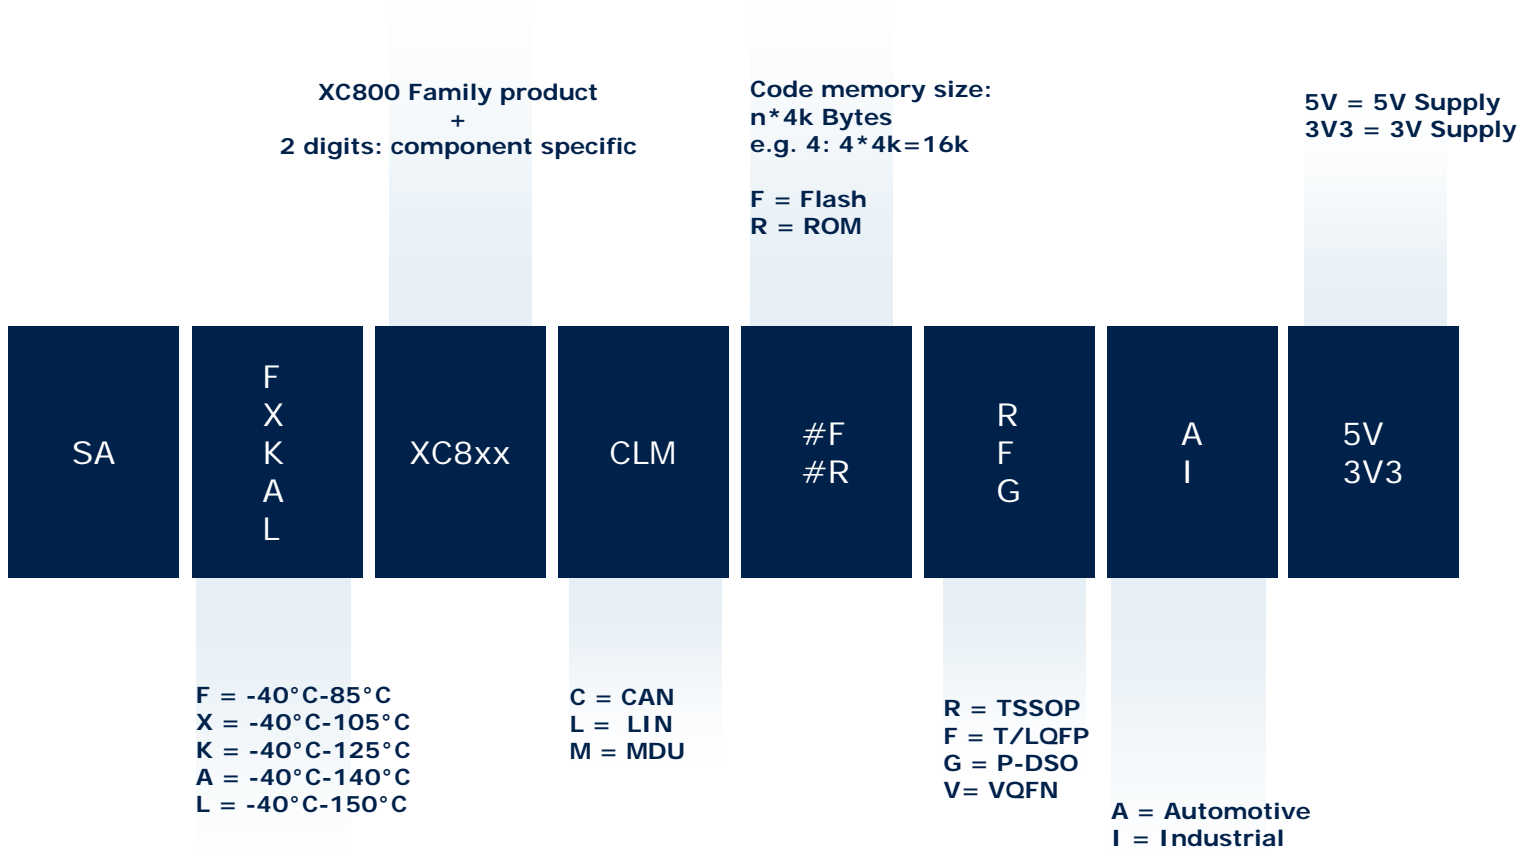

# Naming Convention for XC800 Family

# Naming Convention for XE166 Family

Example: SAF-XE167F-96F80L