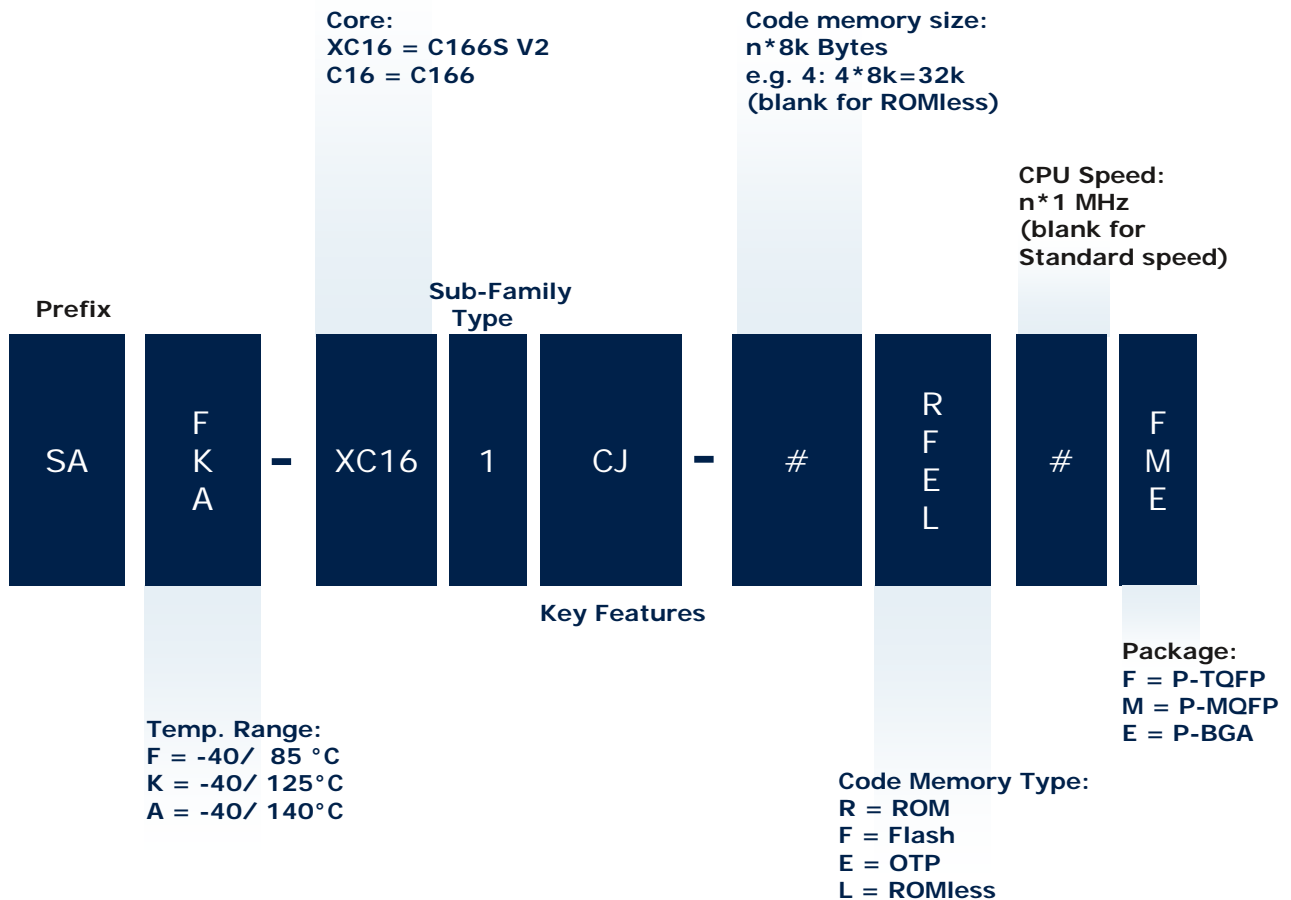

# Naming Convention for XC2000 Family

# Naming Convention for TriCore™ Family

# Naming Convention for C500 Family

Example: SAB-C505CA-4EM

# Naming Convention for 16-bit Family

Example: SAF-XC161CJ-14F20F