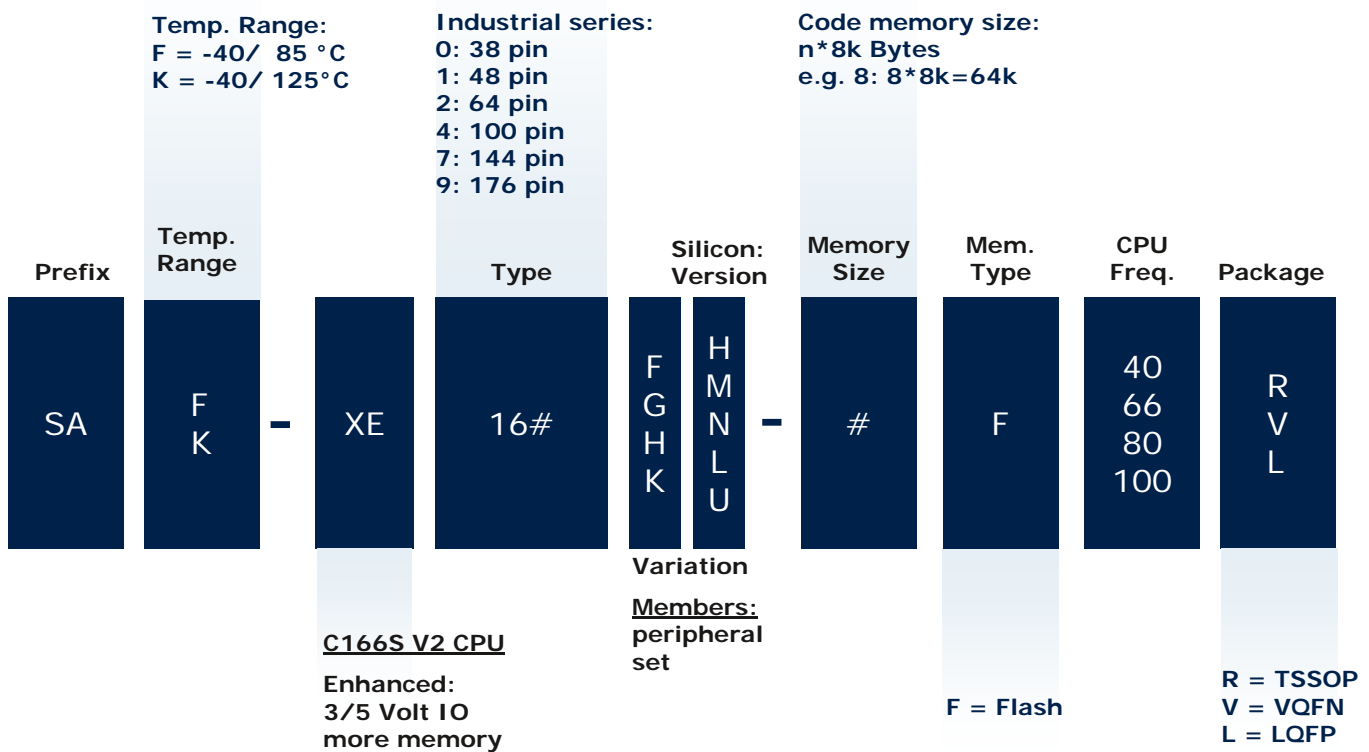

# Naming Convention for XC800 Family

# Naming Convention for XE166 Family

Example: SAF-XE167F-96F80L