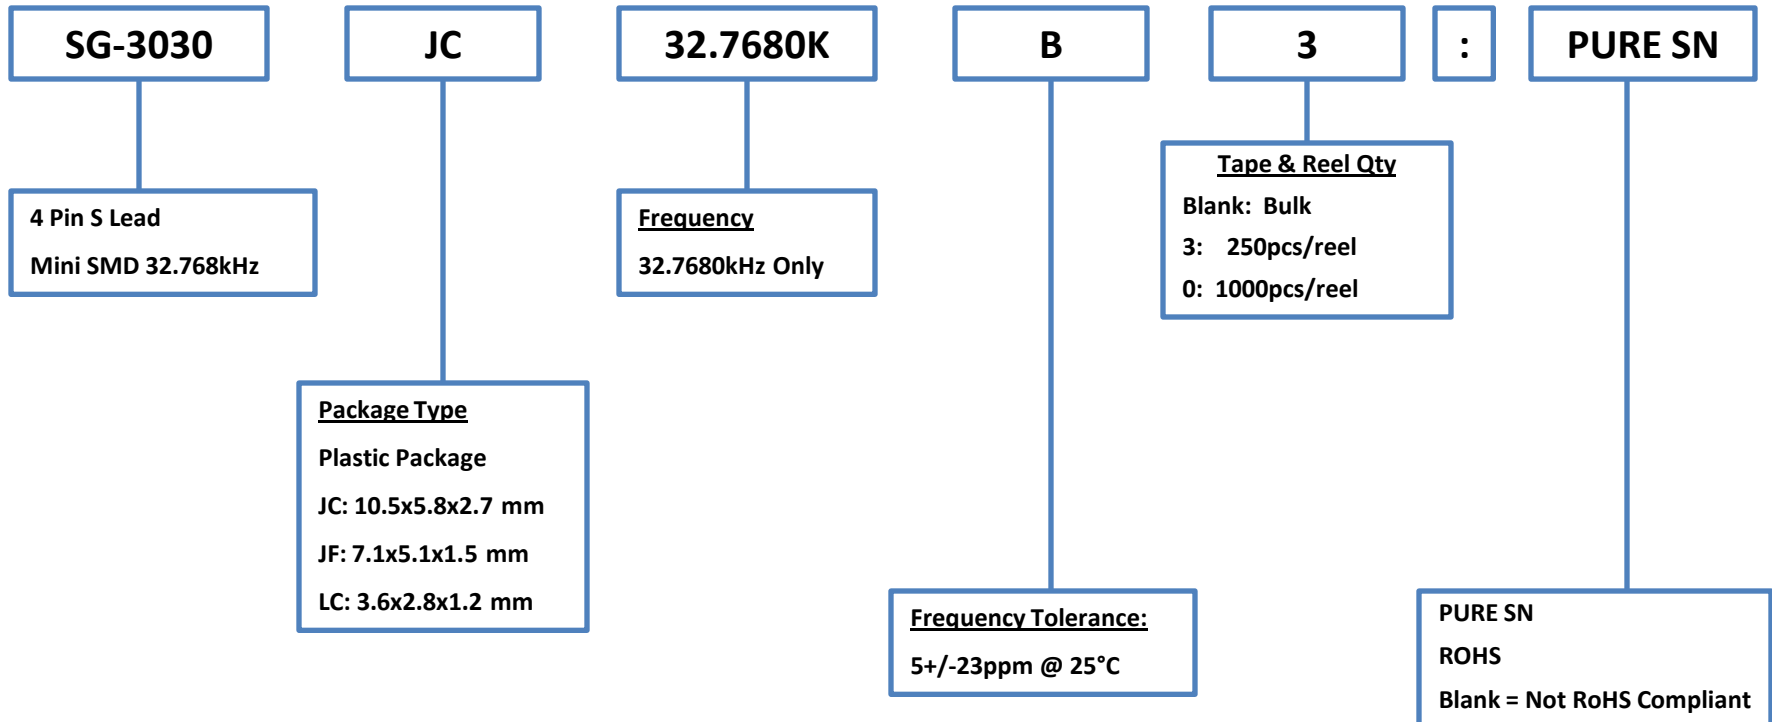

# Product Configuration System

## Crystal Oscillators - SPXO

Note: All LC packages are RoHS Compliant, Pure SN