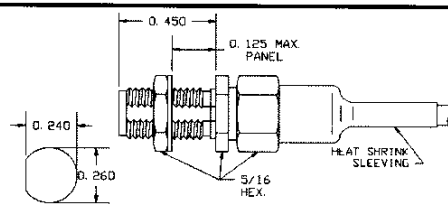

PART NO. CABLE **PLUG, RIGHT ANGLE**
800-1116 RG316, 187, 188, 174, 179 Cabling proc. **E**
800-1117 RG142, 55, 58, 141, 223, 303, 400

PART NO. CABLE **JACK STRAIGHT**
800-1120-03 RG316, 187, 174, 179 Cabling proc. **D**
800-1121-03 RG142, 55, 58, 141, 223, 303, 400

CRIMP, FLEXIBLE CABLE

PART NO. CABLE **PLUG STRAIGHT**
800-1130-03 RG316, 187, 188, 174, 179 (non-captured contact)
800-1131-03 RG142, 55, 223, 400 Cabling proc. **K**

PART NO. CABLE **JACK STRAIGHT**
800-1142-03 RG178, 196 (captured contact)
800-1143-03 RG316, 187, 188, 174, 179 Cabling proc. **F**
800-1144-03 RG195,180
800-1145-03 RG141, 58, 303
800-1146-03 RG142, 55, 223, 400

PART NO. CABLE **JACK STRAIGHT**
800-1132-03 RG178, 196 (captured contact)
800-1133-03 RG316, 187, 188, 174, 179 Cabling proc. **F**
800-1134-03 RG195,180
800-1135-03 RG141, 58, 303
800-1136-03 RG142, 55, 223, 400