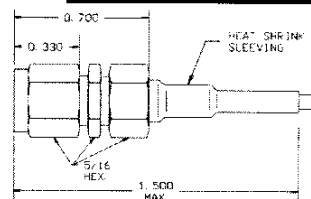

RF CONNECTORS SMA SERIES

SOLDER , FLEXIBLE CABLES

PART NO. CABLE **PLUG, STRAIGHT**
800-1114-03 RG316, 187, 188, 174, 179 Cabling proc. **D**
800-1115-03 RG142, 55, 58, 141, 223, 303, 400

PART NO. CABLE **JACK STRAIGHT**
800-1118-03 RG316, 187, 188, 174, 179 Cabling proc. **D**
800-1119-03 RG142, 55, 58, 141, 223, 303, 400

PART NO. CABLE **PLUG, RIGHT ANGLE**
800-1116 RG316, 187, 188, 174, 179 Cabling proc. **E**
800-1117 RG142, 55, 58, 141, 223, 303, 400

PART NO. CABLE **JACK STRAIGHT**
800-1120-03 RG316, 187, 174, 179 Cabling proc. **D**
800-1121-03 RG142, 55, 58, 141, 223, 303, 400

CRIMP, FLEXIBLE CABLE

PART NO. CABLE **PLUG STRAIGHT**
800-1130-03 RG316, 187, 188, 174, 179 (non-captured contact)
800-1131-03 RG142, 55, 223, 400 Cabling proc. **K**

PART NO. CABLE **JACK STRAIGHT**
800-1142-03 RG178, 196 (captured contact)
800-1143-03 RG316, 187, 188, 174, 179 Cabling proc. **F**
800-1144-03 RG195,180
800-1145-03 RG141, 58, 303
800-1146-03 RG142, 55, 223, 400

PART NO. CABLE **JACK STRAIGHT**
800-1132-03 RG178, 196 (captured contact)
800-1133-03 RG316, 187, 188, 174, 179 Cabling proc. **F**
800-1134-03 RG195,180
800-1135-03 RG141, 58, 303
800-1136-03 RG142, 55, 223, 400