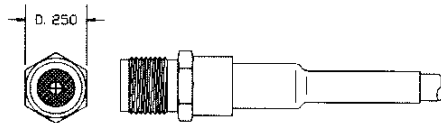

RF CONNECTORS SMA SERIES

SOLDER , FLEXIBLE CABLES

PART NO. CABLE **PLUG, STRAIGHT**
800-1114-03 RG316, 187, 188, 174, 179 Cabling proc. **D**
800-1115-03 RG142, 55, 58, 141, 223, 303, 400

PART NO. CABLE **JACK STRAIGHT**
800-1118-03 RG316, 187, 188, 174, 179 Cabling proc. **D**
800-1119-03 RG142, 55, 58, 141, 223, 303, 400

PART NO. CABLE **PLUG, RIGHT ANGLE**
800-1116 RG316, 187, 188, 174, 179 Cabling proc. **E**
800-1117 RG142, 55, 58, 141, 223, 303, 400

PART NO. CABLE **JACK STRAIGHT**
800-1120-03 RG316, 187, 174, 179 Cabling proc. **D**
800-1121-03 RG142, 55, 58, 141, 223, 303, 400