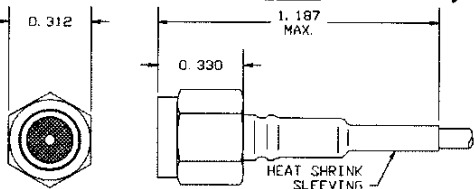

CRIMP, FLEXIBLE CABLE

PART NO. CABLE **PLUG STRAIGHT**
800-1130-03 RG316, 187, 188, 174, 179 (non-captured contact)
800-1131-03 RG142, 55, 223, 400 Cabling proc. **K**