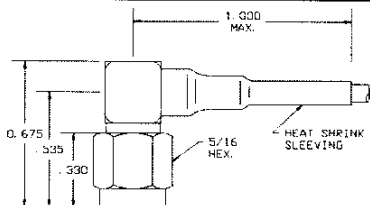

RF CONNECTORS SMA SERIES

SOLDER , FLEXIBLE CABLES

PART NO. CABLE **PLUG, STRAIGHT**
800-1114-03 RG316, 187, 188, 174, 179 Cabling proc. **D**
800-1115-03 RG142, 55, 58, 141, 223, 303, 400

PART NO. CABLE **JACK STRAIGHT**
800-1118-03 RG316, 187, 188, 174, 179 Cabling proc. **D**
800-1119-03 RG142, 55, 58, 141, 223, 303, 400

PART NO. CABLE **PLUG, RIGHT ANGLE**
800-1116 RG316, 187, 188, 174, 179 Cabling proc. **E**
800-1117 RG142, 55, 58, 141, 223, 303, 400

PART NO. CABLE **JACK STRAIGHT**
800-1120-03 RG316, 187, 174, 179 Cabling proc. **D**
800-1121-03 RG142, 55, 58, 141, 223, 303, 400

CRIMP, FLEXIBLE CABLE

PART NO. CABLE **PLUG STRAIGHT**
800-1130-03 RG316, 187, 188, 174, 179 (non-captured contact)
800-1131-03 RG142, 55, 223, 400 Cabling proc. **K**

PART NO. CABLE **JACK STRAIGHT**
800-1142-03 RG178, 196 (captured contact)
800-1143-03 RG316, 187, 188, 174, 179 Cabling proc. **F**
800-1144-03 RG195,180
800-1145-03 RG141, 58, 303
800-1146-03 RG142, 55, 223, 400