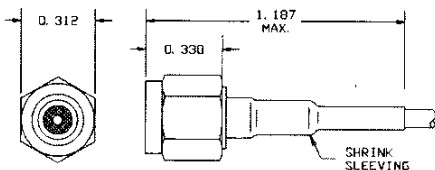

RF CONNECTORS SMA SERIES

SOLDER , FLEXIBLE CABLES

PART NO. CABLE **PLUG, STRAIGHT**
800-1114-03 RG316, 187, 188, 174, 179 Cabling proc. **D**
800-1115-03 RG142, 55, 58, 141, 223, 303, 400

PART NO. CABLE **JACK STRAIGHT**
800-1118-03 RG316, 187, 188, 174, 179 Cabling proc. **D**
800-1119-03 RG142, 55, 58, 141, 223, 303, 400

PART NO. CABLE **PLUG, RIGHT ANGLE**
800-1116 RG316, 187, 188, 174, 179 Cabling proc. **E**
800-1117 RG142, 55, 58, 141, 223, 303, 400

PART NO. CABLE **JACK STRAIGHT**
800-1120-03 RG316, 187, 174, 179 Cabling proc. **D**
800-1121-03 RG142, 55, 58, 141, 223, 303, 400

CRIMP, FLEXIBLE CABLE

PART NO. CABLE **PLUG STRAIGHT**
800-1130-03 RG316, 187, 188, 174, 179 (non-captured contact)
800-1131-03 RG142, 55, 223, 400 Cabling proc. **K**

PART NO. CABLE **JACK STRAIGHT**
800-1142-03 RG178, 196 (captured contact)
800-1143-03 RG316, 187, 188, 174, 179 Cabling proc. **F**
800-1144-03 RG195,180
800-1145-03 RG141, 58, 303
800-1146-03 RG142, 55, 223, 400