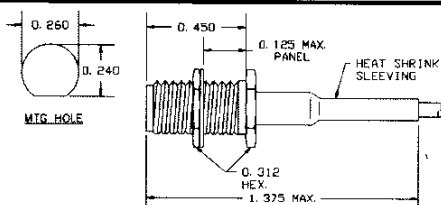

RF CONNECTORS SMA SERIES

SOLDER , FLEXIBLE CABLES

PART NO. CABLE **PLUG, STRAIGHT**
800-1114-03 RG316, 187, 188, 174, 179 Cabling proc. **D**
800-1115-03 RG142, 55, 58, 141, 223, 303, 400

PART NO. CABLE **JACK STRAIGHT**
800-1118-03 RG316, 187, 188, 174, 179 Cabling proc. **D**
800-1119-03 RG142, 55, 58, 141, 223, 303, 400

PART NO. CABLE **PLUG, RIGHT ANGLE**
800-1116 RG316, 187, 188, 174, 179 Cabling proc. **E**
800-1117 RG142, 55, 58, 141, 223, 303, 400

PART NO. CABLE **JACK STRAIGHT**
800-1120-03 RG316, 187, 174, 179 Cabling proc. **D**
800-1121-03 RG142, 55, 58, 141, 223, 303, 400

CRIMP, FLEXIBLE CABLE

PART NO. CABLE **PLUG STRAIGHT**
800-1130-03 RG316, 187, 188, 174, 179 (non-captured contact)
800-1131-03 RG142, 55, 223, 400 Cabling proc. **K**

PART NO. CABLE **JACK STRAIGHT**
800-1142-03 RG178, 196 (captured contact)
800-1143-03 RG316, 187, 188, 174, 179 Cabling proc. **F**
800-1144-03 RG195,180
800-1145-03 RG141, 58, 303
800-1146-03 RG142, 55, 223, 400