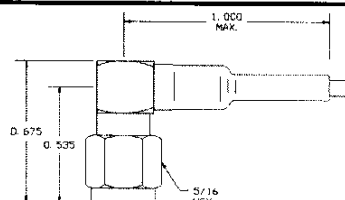

PART NO. CABLE **PLUG, RIGHT ANGLE**
800-1152-03 RG178, 196 Cabling proc. **H**
800-1153-03 RG316, 187, 188, 174, 179
800-1154-03 RG195,180
800-1155-03 RG141, 58, 303
800-1156-03 RG142, 55, 223, 400