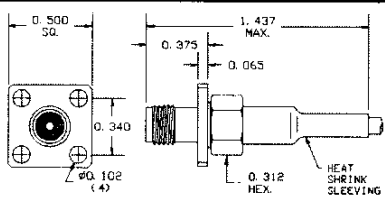

PART NO. CABLE **JACK FLANGE MOUNT**
800-1137-03 RG178, 196 (captured contact)
800-1138-03 RG316, 187, 188, 174, 179 Cabling proc. **F**
800-1139-03 RG195,180
800-1140-03 RG141, 58, 303
800-1141-03 RG142, 55, 223, 400