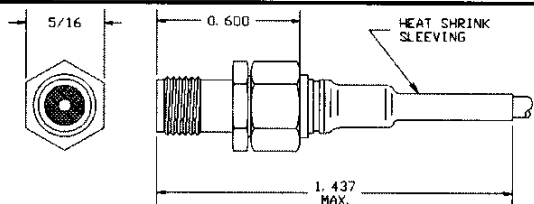

RF CONNECTORS SMA SERIES

SOLDER , FLEXIBLE CABLES

PART NO. CABLE **PLUG, STRAIGHT**
800-1114-03 RG316, 187, 188, 174, 179 Cabling proc. **D**
800-1115-03 RG142, 55, 58, 141, 223, 303, 400

PART NO. CABLE **JACK STRAIGHT**
800-1118-03 RG316, 187, 188, 174, 179 Cabling proc. **D**
800-1119-03 RG142, 55, 58, 141, 223, 303, 400

PART NO. CABLE **PLUG, RIGHT ANGLE**
800-1116 RG316, 187, 188, 174, 179 Cabling proc. **E**
800-1117 RG142, 55, 58, 141, 223, 303, 400

PART NO. CABLE **JACK STRAIGHT**
800-1120-03 RG316, 187, 174, 179 Cabling proc. **D**
800-1121-03 RG142, 55, 58, 141, 223, 303, 400

CRIMP, FLEXIBLE CABLE

PART NO. CABLE **PLUG STRAIGHT**
800-1130-03 RG316, 187, 188, 174, 179 (non-captured contact)
800-1131-03 RG142, 55, 223, 400 Cabling proc. **K**

PART NO. CABLE **JACK STRAIGHT**
800-1142-03 RG178, 196 (captured contact)
800-1143-03 RG316, 187, 188, 174, 179 Cabling proc. **F**
800-1144-03 RG195,180
800-1145-03 RG141, 58, 303
800-1146-03 RG142, 55, 223, 400

PART NO. CABLE **JACK STRAIGHT**
800-1132-03 RG178, 196 (captured contact)
800-1133-03 RG316, 187, 188, 174, 179 Cabling proc. **F**
800-1134-03 RG195,180
800-1135-03 RG141, 58, 303
800-1136-03 RG142, 55, 223, 400