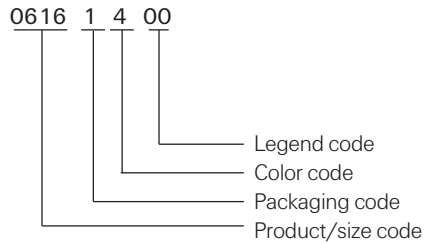

Z-Type® markers are a simple, cost-effective solution for many commercial wire identification applications. The markers are supplied either straight cut or chevron cut: the chevron cut option ensures the legends remain aligned. Standard Z-Type® markers are yellow or white with black legends and can be supplied as loose pieces packed in boxes or on reels. Color coded markers are also available.

Features and benefits

- Resistant to sea water, fuels and oils
- 9 sizes covering wire diameters from 1.5mm to 12.7mm (0.06 inches to 0.5 inches)
- Applicator wands available for easy marker installation

Specifications/approvals

Tyco Electronics TTDS-026

Temperature rating

Operating temperature range -45°C to +70°C -50°F to +158°F

Part numbering system

Z-Type® push-on wire markers

Ordering information

Size code (straight cut)	Size code (chevron cut)	Marker size	Marker Length (mm)	Pack quantity	Cable diameter mm	Cable diameter inches
0580	1151	5	4.5	1000	1.5 - 2.0	0.06 - 0.08
0581	1152	7	4.5	1000	2.0 - 3.2	0.08 - 0.13
0615	1153	9	4.5	1000	2.5 - 4.0	0.10 - 0.16
0616	1154	11	4.5	1000	2.9 - 4.7	0.11 - 0.19
0617	1155	13	4.5	1000	3.4 - 5.7	0.13 - 0.22
0618	1156	15	4.5	1000	3.8 - 6.3	0.15 - 0.25
0620	1157	18	4.5	500	4.3 - 6.9	0.17 - 0.27
0622	1158	23	6.0	500	5.5 - 8.9	0.22 - 0.35
0624	1159	35	6.0	250	7.9 - 12.7	0.31 - 0.50

Packaging Code

1 Box 3 Reel

Color Code (Available for All Legends)

4 Yellow 9 White

Packaging Options available

Straight Cut		Chevron cut	
White marker with black legend:	Boxes, reels	White marker with black legend:	Boxes
Yellow marker with black legend:	Reels	Yellow marker with black legend:	Reels
Color coded	Boxes	Color coded	Boxes, reels