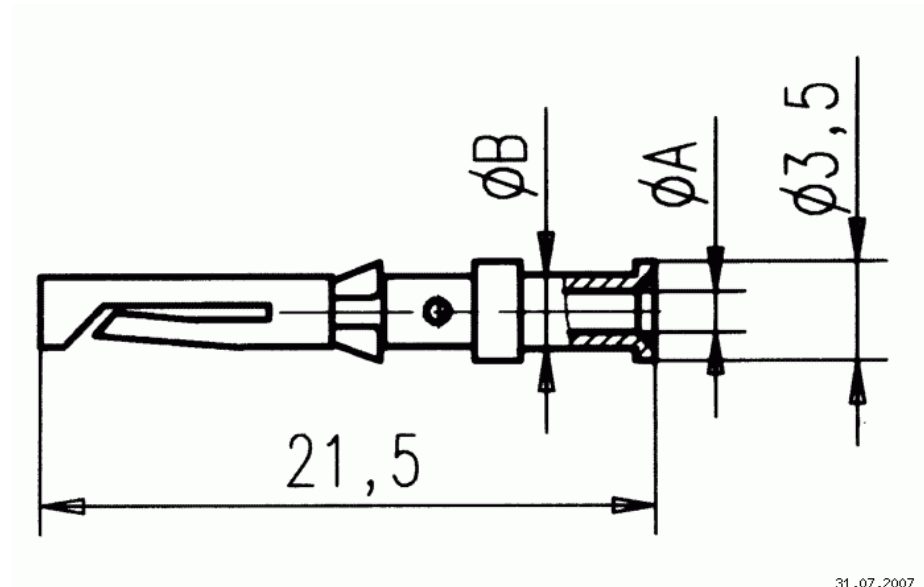

Turned contacts turned crimp female contact for wire gauge 20

Part No. VN 02 016 0025 (1)C

Series Contacts

Subseries Contact Turned contacts

## COMMON CHARACTERISTICS

Wire gauge from		0,5
Wire gauge (AWG) from		20
Packaging / supplied as		Single contact
No. of pieces		100
Sex of Contact		Socket
Type of contact		Turned crimp contact

## CLIMATICAL CHARACTERISTICS

Upper temperature		+ 125 °C
Lower temperatur		- 40 °C

Turned contacts turned crimp female contact for wire gauge 20

Part No. VN 02 016 0025 (1)C

Series Contacts

Subseries Contact Turned contacts

Ma zeichnung Dimensions in mm (Inch)

31.07.2007