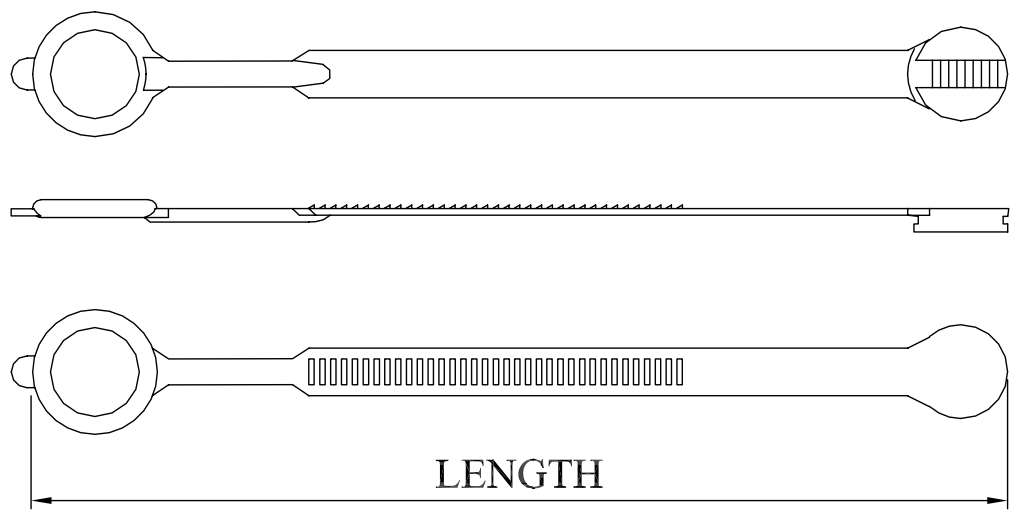

A flexible plastic cable tie that is re-useable. It can be tightened, securely around bundles of wire or cable, and also released by a sharp pull on the end-loop, ready for re-use.

PART NUMBER	COLOUR	MATERIAL	LENGTH
075-0100	RED	P.E.	85mm
075-0200	RED	P.E.	105mm
075-0300	RED	P.E.	135mm
075-0600	RED	P.E.	180mm

DrgNo 075 SERIES		TITLE RELEASABLE CABLE TIE			ALL DIMENSIONS IN MM ANGLES IN DECIMAL DEGREES	
	ISSUE	1	GENERAL SPECIFICATION FOR 075 SERIES		Aprvd Date 09/11/07	Aprvd By PG
					Drwn by IS	Scale: NTS