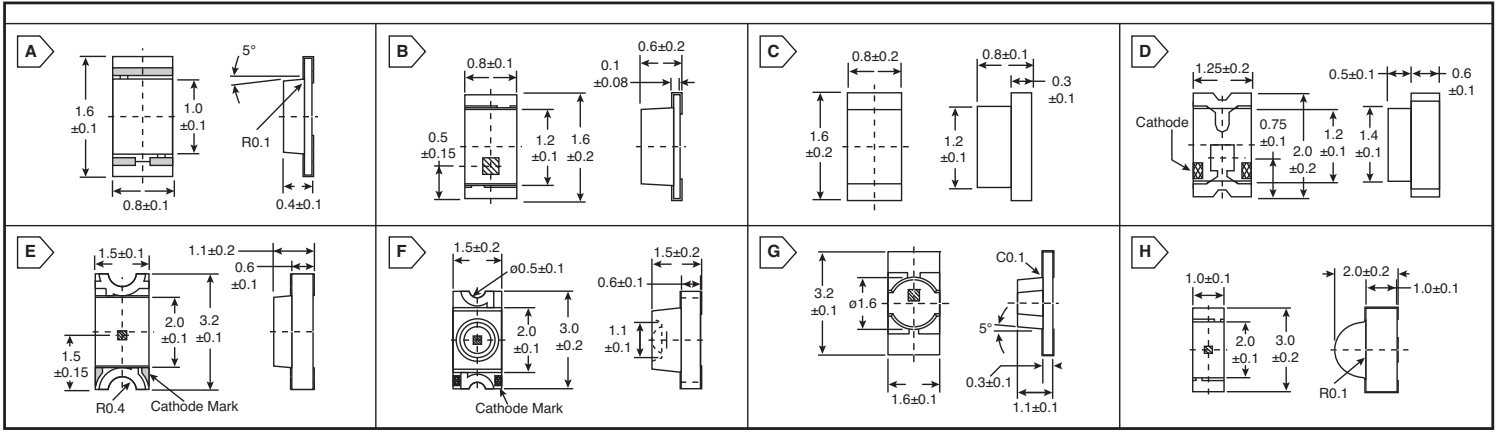

EVERLIGHT SMD LEDs

RoHS Compliant This product is RoHS compliant.

Illumination
Everlight

SMD LEDs

For quantities of 2000 and up, call for quote.

MOUSER STOCK NO.	Everlight Part No.	Fig.	Color		Wavelength	Iv(mcd)	Angle	Price Each			
			Emitted	Lens				1	100	500	1000
0603 Low Profile SMD LEDs											
638-19217Y5CP1Q23	EL-19-217/Y5C-AP1Q2/3T	A	Yellow	Water Clear	589	75	120°				
638-19217BHCN1P23	EL-19-217/BHC-AN1P2/3T	A	Blue	Water Clear	470	40	120°				
638-19217W1DNPYH3	EL-19-217/W1D-ANPHY/3T	A	White	Yellow Diffused	-	40	130°				
638-19215UYCS530	EL-19-215UYC/S530-A2/TR8	B	Yellow	Water Clear	589	39	120°				
638-1921UBCC430	EL-19-21UBC/C430/TR8	B	Blue	Water Clear	466	18	120°				
0603 SMD LEDs											
638-QTLP600C7	QTLP600C7TR	C	Red	Water Clear	660	20	100°				
638-QTLP600C2TR	QTLP600C2TR	C	Hi-Eff Red	Water Clear	635	9	100°				
638-QTLP600CRTR	QTLP600CRTR	C	Red	Water Clear	630	35	100°				
638-192SURCS530-A2	EL-19-21SURC/S530-A2/TR8	C	Hyper Red	Water Clear	624	39	100°				
638-QTLP600CETR	QTLP600CETR	C	Orange	Water Clear	620	35	100°				
638-QTLP600CYTR	QTLP600CYTR	C	Yellow	Water Clear	590	35	100°				
638-192UYCS530-A2	EL-19-21UYC/S530-A2/TR8	C	Yellow	Water Clear	589	40	100°				
638-QTLP600C3	QTLP600C3TR	C	Yellow	Water Clear	585	9	100°				
638-192VGC	EL-19-21VGC/TR8	C	Green	Water Clear	571	12.5	100°				
638-QTLP600C4	QTLP600C4TR	C	Green	Water Clear	565	18	100°				
638-QTLP600CIGTR	QTLP600CIGTR	C	True Green	Water Clear	520	110	100°				
638-QTLP601CEBTR	QTLP601CEBTR	C	Blue	Water Clear	470	16	120°				
638-192BHC-AN1P23T	EL-19-21/BHC-AN1P2/3T	C	Blue	Water Clear	470	40	100°				
638-QTLP600CBTR	QTLP600CBTR	C	Blue	Water Clear	430	20	100°				
0805 SMD LEDs											
638-172SURCS530-A2	EL-17-21SURC/S530-A2/TR8	D	Hyper Red	Water Clear	624	42	140°				
638-172UYCS530-A2	EL-17-21UYC/S530-A2/TR8	D	Yellow	Water Clear	589	43	140°				
638-172VGC	EL-17-21VGC/TR8	D	Green	Water Clear	571	10	140°				
638-172BHC-AN1P23T	EL-17-21/BHC-AN1P2/3T	D	Blue	Water Clear	470	45	140°				
638-172UBCC430	EL-17-21UBC/C430/TR8	D	Blue	Water Clear	466	20	140°				
638-172W1D-ANPHY35	EL-17-21/W1D-ANPHY/35	D	White	Yellow Diffused	-	40	150°				
1206 SMD LEDs											
638-QTLP650CRTR	QTLP650CRTR	E	Red	Water Clear	660	25	140°				
638-QTLP650D2	QTLP650D2TR	E	Hi-Eff Red	Red Diffused	635	4	160°				
638-QTLP650C2	QTLP650C2TR	E	Hi-Eff Red	Water Clear	635	6	140°				
638-152SURCS530-A2	EL-15-21SURC/S530-A2/TR8	E	Hyper Red	Water Clear	624	38	130°				
638-QTLP650CETR	QTLP650CETR	E	Orange	Water Clear	620	28	140°				
638-QTLP650CYTR	QTLP650CYTR	E	Yellow	Water Clear	590	44	140°				
638-152UYCS530-A2	EL-15-21UYC/S530-A2/TR8	E	Yellow	Water Clear	589	39	130°				
638-QTLP650D3	QTLP650D3TR	E	Yellow	Yellow Diffused	585	4	160°				
638-152VGC	EL-15-21VGC/TR8	E	Green	Water Clear	571	13	130°				
638-QTLP650D4	QTLP650D4TR	E	Green	Green Diffused	565	6	160°				
638-QTLP650C4	QTLP650C4TR	E	Green	Water Clear	565	10	140°				
638-152BHC-AN1P22T	EL-15-21/BHC-AN1P2/2T	E	Blue	Water Clear	470	40	130°				
1206 SMD LEDs With Inner Lens											
638-QTLP652C7	QTLP652C7TR	F	AlGaAs Red	Water Clear	660	30	20°				
638-QTLP652C2	QTLP652C2TR	F	Hi-Eff Red	Water Clear	635	15	20°				
638-121SURCS530A28	EL-11-21SURC/S530-A2/TR8	F	Hyper Red	Water Clear	624	71	60°				
638-1121UYCS530A28	EL-11-21UYC/S530-A2/TR8	F	Yellow	Water Clear	589	73	60°				
638-QTLP652C3	QTLP652C3TR	F	Yellow	Water Clear	585	16	20°				
638-11-21VGC/TR8	EL-11-21VGC/TR8	F	Green	Water Clear	571	35	60°				
638-QTLP652C4	QTLP652C4TR	F	Green	Water Clear	565	20	20°				
638-11-21UBGC/TR8	EL-11-21UBGC/TR8	F	Blue Green	Water Clear	505	103	60°				
638-1121BHCAP2R12T	EL-11-21/BHC-AP2R1/2T	F	Blue	Water Clear	470	100	60°				
1206 SMD LEDs Reverse Mount											
638-2421UYCS530A28	EL-24-21UYC/S530-A2/TR8	G	Yellow	Water Clear	589	41	130°				
638-24-21VGC/TR8	EL-24-21VGC/TR8	G	Green	Water Clear	571	15	130°				
638-24-21UBGC/TR8	EL-24-21UBGC/TR8	G	Blue Green	Water Clear	505	58	130°				
638-2421UBCC430TR8	EL-24-21UBC/C430/TR8	G	Blue	Water Clear	466	18	130°				
1206 SMD LEDs Reverse Mount With Inner Lens											
638-251SURCS530A28	EL-25-21SURC/S530-A2/TR8	G	Hyper Red	Water Clear	624	44	60°				
638-2521UYCS530A28	EL-25-21UYC/S530-A2/TR8	G	Yellow	Water Clear	589	45	60°				
638-25-21UBGC/TR8	EL-25-21UBGC/TR8	G	Blue Green	Water Clear	505	64	60°				
638-2521UBCC430TR8	EL-25-21UBC/C430/TR8	G	Blue	Water Clear	466	20	60°				
638-2521W1DANQHY2A	EL-25-21/W1D-ANQHY/2A	G	White	Yellow Diffused	-	50	70°				
1206 SMD LEDs Right Angle											
638-QTLP610CRTR	QTLP610CRTR	H	Red	Water Clear	660	15	140°				
638-QTLP610CEBTR	QTLP610CEBTR	H	Blue	Water Clear	475	16	120°				
638-1221BHCAN192C	EL-12-21/BHC-AN192/2C	H	Blue	Water Clear	470	45	100°				