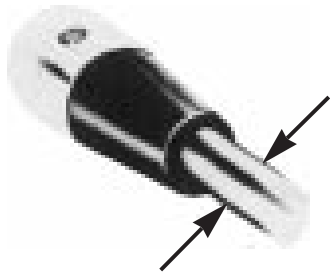

SWITCHCRAFT, INC. 5555 N. Elston Ave.
Chicago, IL 60630 • 773 792-2700 • FAX: 773 792-2129
www.switchcraft.com

Q-G® CONNECTORS

Small Cables

$\frac{.105}{(2.7)}$ to $\frac{.205}{(5.2)}$

Standard Cables

$\frac{.210}{(5.3)}$ to $\frac{.300}{(7.6)}$

Large Cables

$\frac{.300}{(7.6)}$ to $\frac{.328}{(8.3)}$

DIMENSIONS ARE FOR REFERENCE ONLY

$\frac{\text{Inch}}{(\text{mm})}$