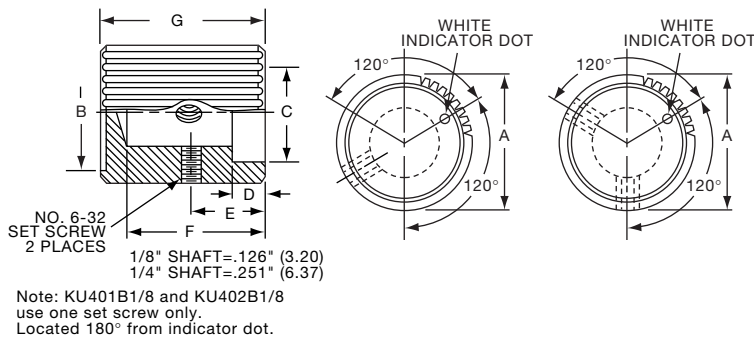

KT SERIES

KT500A1/4

KT700A1/4

Tyco		Square Serration with Indicator Line							
Electronics	Alcoswitch	Color	A	B	C	D	E	F	G
1-1437623-2	KT500A1/4	Natural	.500(12.7)	.430(10.9)	.375(9.53)	.430(10.9)	.280(7.11)	.510(13.0)	.630(16.0)
1-1437623-4	KT500B1/8	Black	.500(12.7)	.430(10.9)	.375(9.53)	.430(10.9)	.280(7.11)	.510(13.0)	.630(16.0)
1-1437623-3	KT500B1/4	Black	.500(12.7)	.430(10.9)	.375(9.53)	.430(10.9)	.280(7.11)	.510(13.0)	.630(16.0)
1-1437623-6	KT700A1/4	Natural	.740(18.8)	.650(16.5)	.590(15.0)	.650(16.5)	.280(7.11)	.510(13.0)	.630(16.0)
1-1437623-7	KT700B1/4	Black	.740(18.8)	.650(16.5)	.590(15.0)	.650(16.5)	.280(7.11)	.510(13.0)	.630(16.0)
1-1437623-8	KT900A1/4	Natural	.940(23.9)	.816(20.7)	.710(18.0)	.816(20.7)	.280(7.11)	.510(13.0)	.630(16.0)
1-1437623-9	KT900B1/4	Black	.940(23.9)	.816(20.7)	.710(18.0)	.816(20.7)	.280(7.11)	.510(13.0)	.630(16.0)