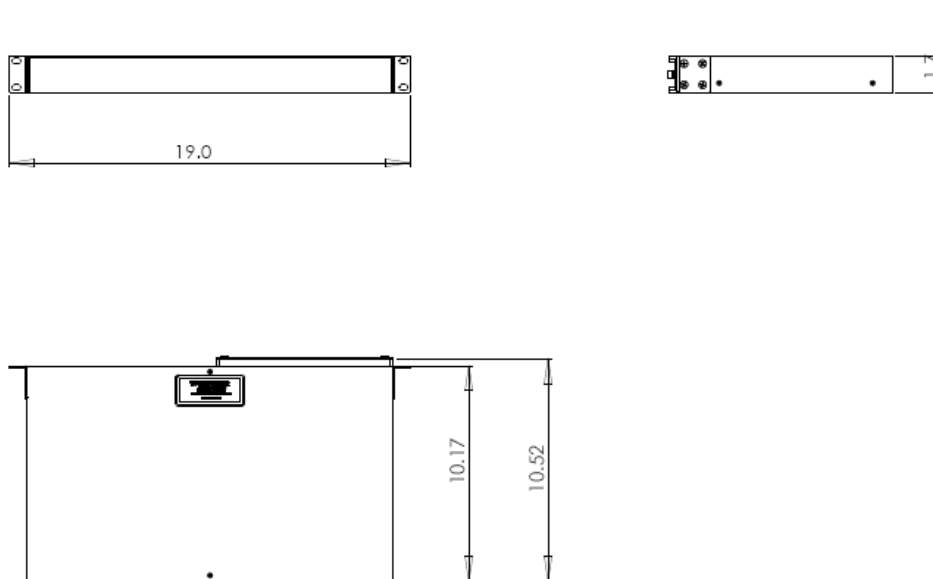

Features:

- Low-profile modular design
- Standard 1RU 19" rack
- 2 slot for increasing capacity for network
- Compliance with RoHS

WDM FWSF-CHASSIS-2

The Finisar FWSF-CHASSIS-2 is a standard 1RU 19" rack chassis which is easily used for installing plug-in module. The FWSF-CHASSIS-2 can accommodate two plug-in modules; it is convenient to increase the capacity of network.

Dimensions (Unit: inch)

Ordering Information

Part Number Description

FWSF-CHASSIS-2 2-Slot 19" Chassis