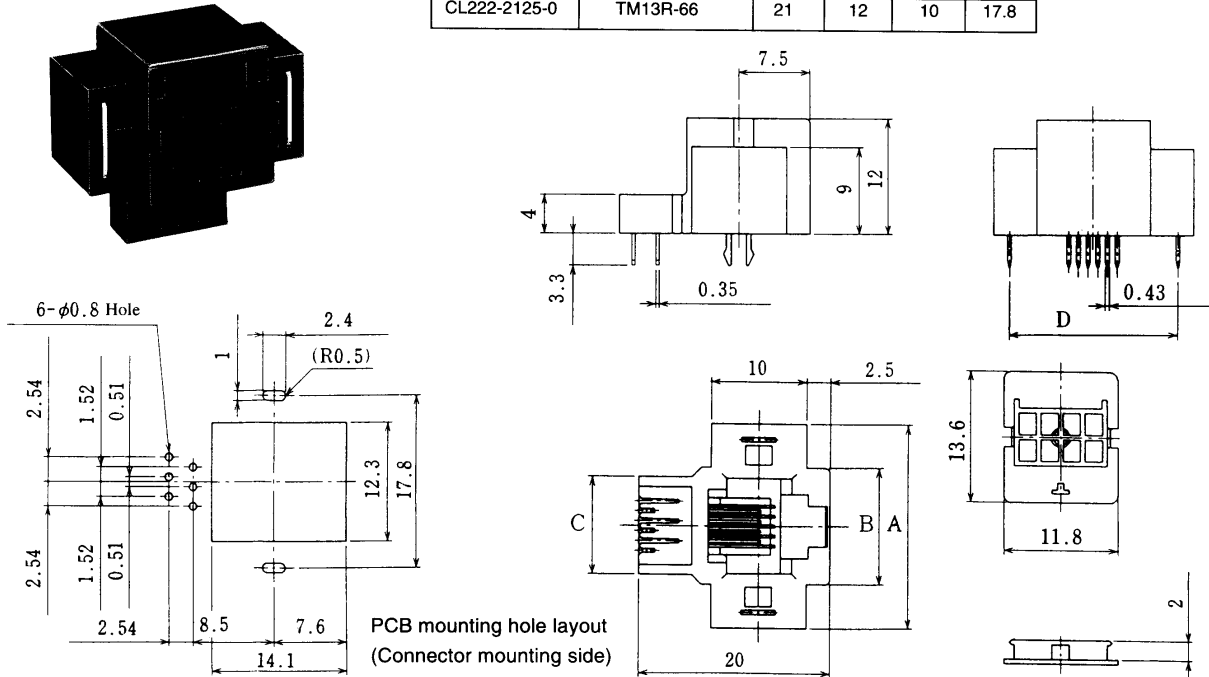

Bottom entry type

● TM13R-※※

HRS No.	Part No.	A	B	C	D
CL222-2034-7	TM13R-44	19	10	8	15.8
CL222-2066-3	TM13R-62	21	12	10	17.8
CL222-2033-4	TM13R-64	21	12	10	17.8
CL222-2125-0	TM13R-66	21	12	10	17.8

● TM13RA-1010 CL222-1806-2

Note 1: Standard finish color is black.

Note 2: Available reverse type of products for 4 pins, 6 pins.

TM13R-10※※