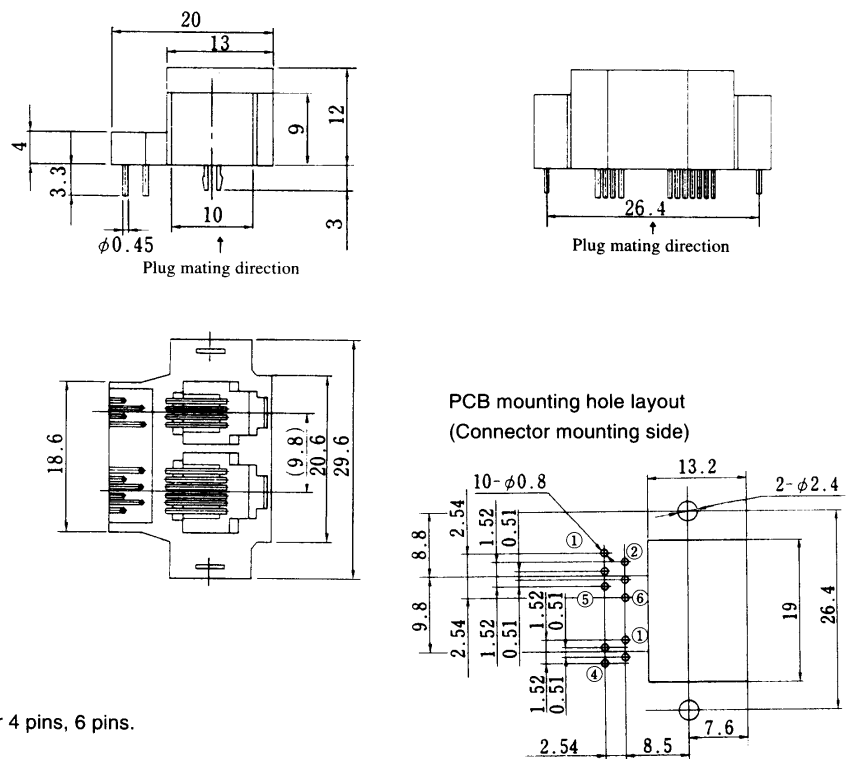

Bottom entry type

● TM13R-※※

HRS No.	Part No.	A	B	C	D
CL222-2034-7	TM13R-44	19	10	8	15.8
CL222-2066-3	TM13R-62	21	12	10	17.8
CL222-2033-4	TM13R-64	21	12	10	17.8
CL222-2125-0	TM13R-66	21	12	10	17.8

● TM13RA-1010 CL222-1806-2

Note 1: Standard finish color is black.

Note 2: Available reverse type of products for 4 pins, 6 pins.

TM13R-10※※