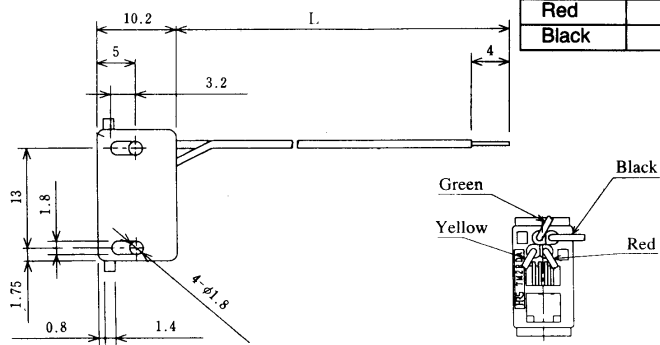

Color	L (mm)
Yellow	150
Green	150
Red	150
Black	150

Note: Standard finish color is warm grey.

● **TM2RDA-F44-※**

Standard Model
CL222-9072-4
TM2RDA-F44-4S-150STD

Color	L (mm)
Yellow	150
Green	150
Red	150
Black	150