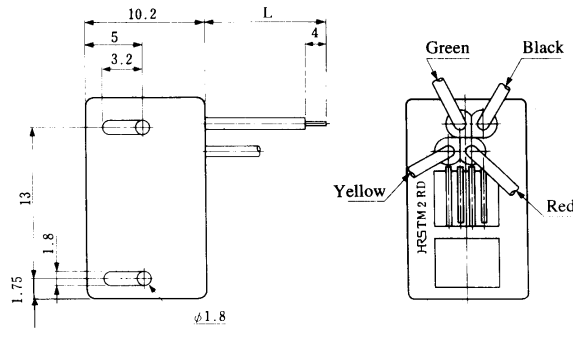

Standard Model
CL222-9060-5
TM2RD-F44-4S-150STD

Color	L (mm)
Yellow	150
Green	150
Red	150
Black	150