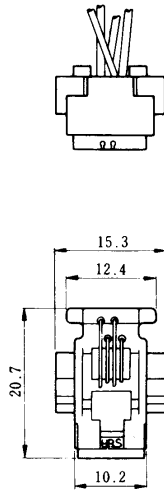

Wire Lead Jack Type

● TMIR-616B44- ※

Note: Standard finish color is grey.

● TMIR-616P44- ※

Note: Standard finish color is grey.

● TMIR-616M44- ※

Note: Standard finish color is grey.

MODULAR CONNECTORS

CL 222 TM

● **TMIR-616W44-※**

Standard Model
CL222-9018-9
TM1R-616W44-4S-150STD

Color	L (mm)
Yellow	150
Green	150
Red	150
Black	150

Note: Standard finish color is grey.

● **TM2RD-F44-※**

Standard Model
CL222-9060-5
TM2RD-F44-4S-150STD

MODULAR CONNECTORS

CL 222 TM

● TM6RA-144-※

Standard Model
CL222-1159-7
TM6RA-144-355-150

Color	L (mm)
Yellow	150
Green	150
Red	150
Black	150

Note: Standard finish color is ash grey.

● TM1RV-623K66-※
● TM1RV-623K64-※
● TM1RV-623K62-※

Standard Model
CL222-9000-3 TM1RV-623K66-4S-150STD
CL222-9003-1 TM1R-623K64-4S-150STD
CL222-9006-0 TM1RV-623K62-4S-150STD

Color	L (mm)
White	150
Yellow	150
Green	150
Red	150
Black	150
Bule	150

Color	L (mm)
Yellow	150
Green	150
Red	150
Black	150