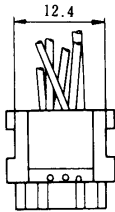

MODULAR CONNECTORS

CL 222 TM

● TM6RA-144-※

Standard Model
CL222-1159-7
TM6RA-144-355-150

Color	L (mm)
Yellow	150
Green	150
Red	150
Black	150

Note: Standard finish color is ash grey.

● TM1RV-623K66-※
● TM1RV-623K64-※
● TM1RV-623K62-※

Standard Model
CL222-9000-3 TM1RV-623K66-4S-150STD
CL222-9003-1 TM1R-623K64-4S-150STD
CL222-9006-0 TM1RV-623K62-4S-150STD

Color	L (mm)
White	150
Yellow	150
Green	150
Red	150
Black	150
Bule	150

Color	L (mm)
Yellow	150
Green	150
Red	150
Black	150