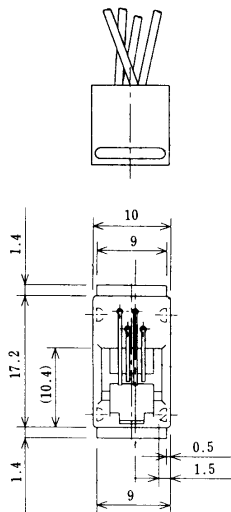

CL 222 TM

● **TMIR-616W44-※**

Standard Model
CL222-9018-9
TM1R-616W44-4S-150STD

Color	L (mm)
Yellow	150
Green	150
Red	150
Black	150

Note: Standard finish color is grey.

● **TM2RD-F44-※**

Standard Model
CL222-9060-5
TM2RD-F44-4S-150STD

Color	L (mm)
Yellow	150
Green	150
Red	150
Black	150

Note: Standard finish color is warm grey.

● **TM2RDA-F44-※**

Standard Model
CL222-9072-4
TM2RDA-F44-4S-150STD

Color	L (mm)
Yellow	150
Green	150
Red	150
Black	150

Standard Model
CL222-9000-3 TM1RV-623K66-4S-150STD
CL222-9003-1 TM1R-623K64-4S-150STD
CL222-9006-0 TM1RV-623K62-4S-150STD

Color	L (mm)
White	150
Yellow	150
Green	150
Red	150
Black	150
Bule	150

Color	L (mm)
Yellow	150
Green	150
Red	150
Black	150