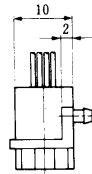

MODULAR CONNECTORS

CL 222 TM

● TM6RA-144-※