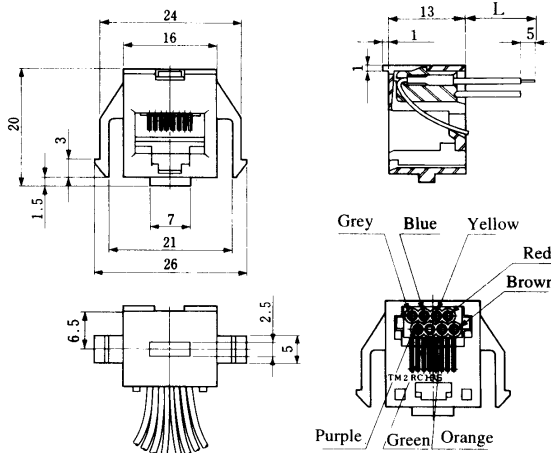

● TM2RC-88-※

Standard Model
CL222-1192-2
TM2RC-M88-5S-450

Color	L (mm)
Gray	450
Purple	450
Blue	450
Green	450
Yellow	450
Orange	450
Red	450
Brown	450

Note: Standard finish color is beige white.