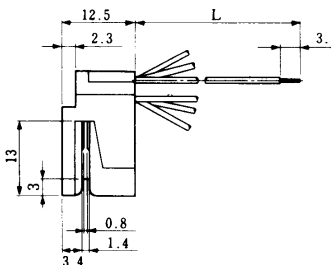

CL222-3085-3
TM1RV-623P66-35S-150

Color	L (mm)
White	150
Black	150
Red	150
Green	150
Yellow	150
Blue	150

Standard Model
CL222-3087-9
TM1RV-623P64-35S-150

Color	L (mm)
Black	150
Red	150
Green	150
Yellow	150