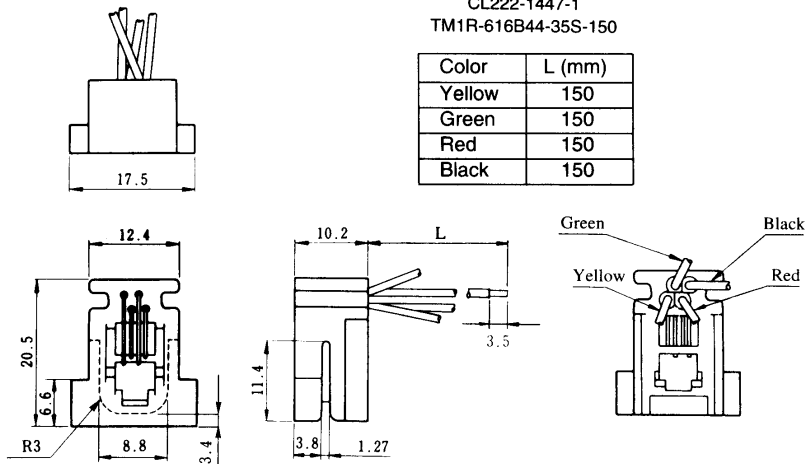

Wire Lead Jack Type

● TMIR-616B44- ※

Note: Standard finish color is grey.

● TMIR-616P44- ※

Note: Standard finish color is grey.

● TMIR-616M44- ※

Note: Standard finish color is grey.