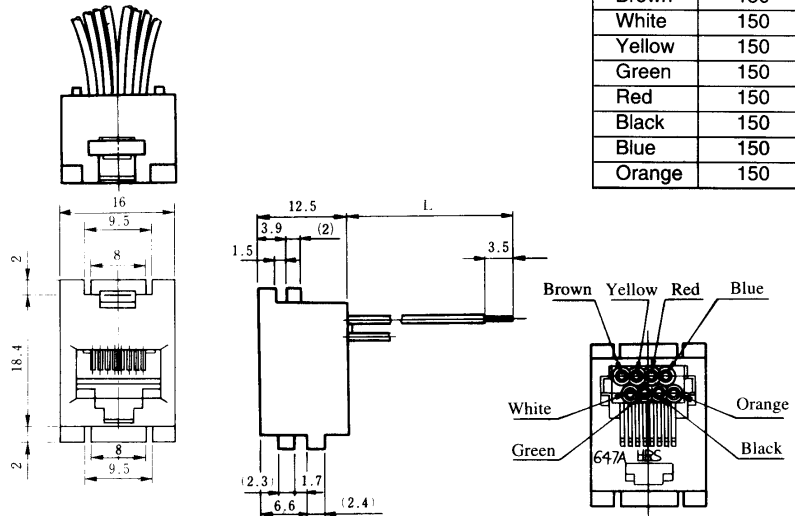

● TM1RV-647AF88-※

Standard Model
CL222-3103-3
TM1RV-647A88-35S-150

Color	L (mm)
Brown	150
White	150
Yellow	150
Green	150
Red	150
Black	150
Blue	150
Orange	150

Note: Standard color is Light Brown.