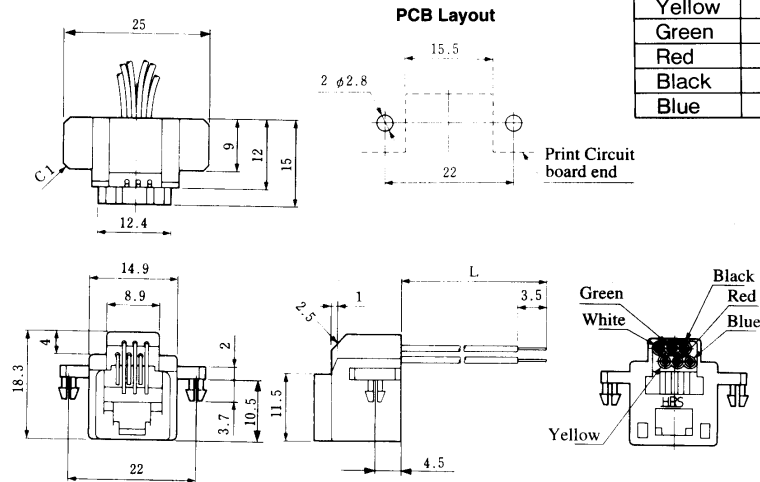

MODULAR CONNECTORS

CL 222 TM

● TM7RV-66-※

Standard Model
CL222-3323-0
TM7RV-A66-35S-150

Color	L (mm)
White	150
Yellow	150
Green	150
Red	150
Black	150
Blue	150