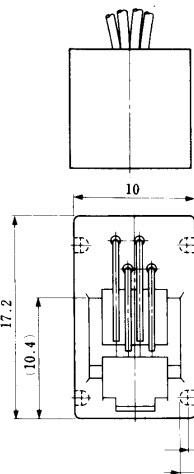

CL 222 TM

● **TMIR-616W44-※**

Standard Model
CL222-9018-9
TM1R-616W44-4S-150STD

Color	L (mm)
Yellow	150
Green	150
Red	150
Black	150

Note: Standard finish color is grey.

● **TM2RD-F44-※**

Standard Model
CL222-9060-5
TM2RD-F44-4S-150STD

Color	L (mm)
Yellow	150
Green	150
Red	150
Black	150

Note: Standard finish color is warm grey.

● **TM2RDA-F44-※**

Standard Model
CL222-9072-4
TM2RDA-F44-4S-150STD

Color	L (mm)
Yellow	150
Green	150
Red	150
Black	150

Standard Model
CL222-9000-3 TM1RV-623K66-4S-150STD
CL222-9003-1 TM1R-623K64-4S-150STD
CL222-9006-0 TM1RV-623K62-4S-150STD

Color	L (mm)
White	150
Yellow	150
Green	150
Red	150
Black	150
Bule	150

Color	L (mm)
Yellow	150
Green	150
Red	150
Black	150