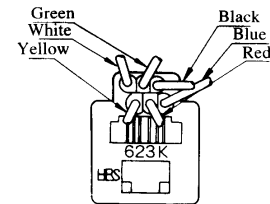

Note 1: Standard finish color is grey.

Note 2: The drawing is shown sample of TM1RV-623K66-※.