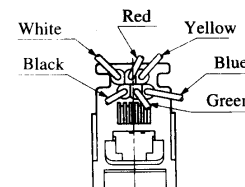

CL222-3085-3
TM1RV-623P66-35S-150

Color	L (mm)
White	150
Black	150
Red	150
Green	150
Yellow	150
Blue	150

Standard Model
CL222-3087-9
TM1RV-623P64-35S-150

Color	L (mm)
Black	150
Red	150
Green	150
Yellow	150