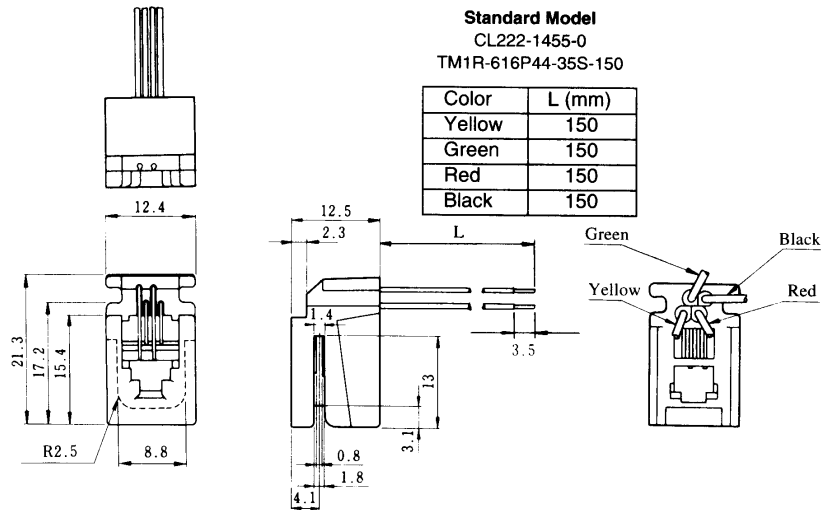

Note: Standard finish color is grey.