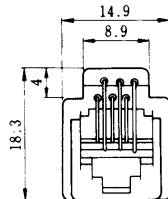

MODULAR CONNECTORS

CL 222 TM

● TM6RA-144-※

Standard Model
CL222-1159-7
TM6RA-144-355-150

Color	L (mm)
Yellow	150
Green	150
Red	150
Black	150

Note: Standard finish color is ash grey.

● TM1RV-623K66-※
● TM1RV-623K64-※
● TM1RV-623K62-※

Standard Model
CL222-9000-3 TM1RV-623K66-4S-150STD
CL222-9003-1 TM1R-623K64-4S-150STD
CL222-9006-0 TM1RV-623K62-4S-150STD

Color	L (mm)
White	150
Yellow	150
Green	150
Red	150
Black	150
Bule	150

Color	L (mm)
Yellow	150
Green	150
Red	150
Black	150