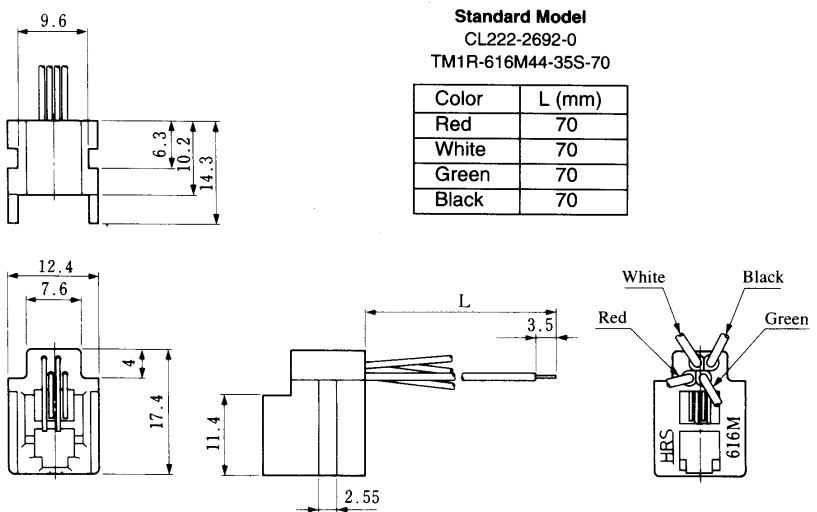

Note: Standard finish color is grey.