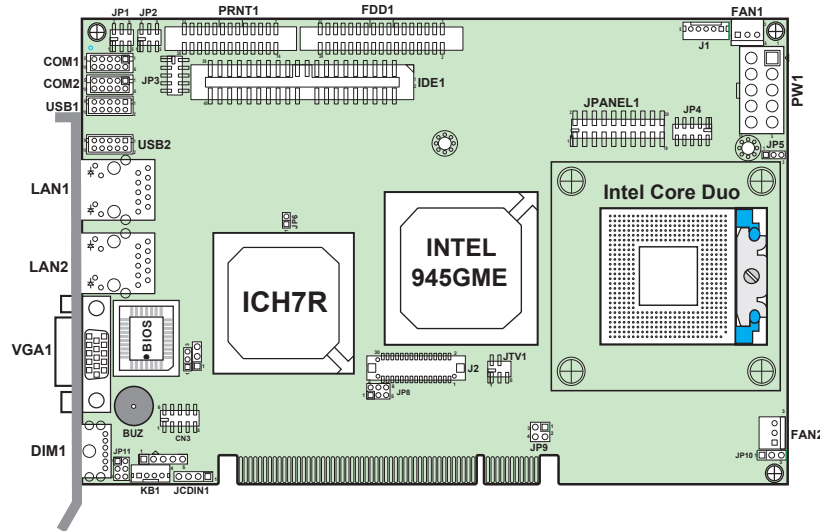

SBC

PCI-531LF

PCI Intel® Core Duo / Solo / Core 2 Duo / Duo LV CPU Card w / VGA / Audio / 2LAN

Features :

- Supports Intel® Core Duo / Solo / Core 2 Duo / Duo LV onBoard Processor
- Equipped with Intel® 945GME chipset
- Support two Gigabit LAN ports with Wake-on-LAN
- Support two SATA ports
- Expansion slots for 1 compact flash

ISO CERTIFIED
9001 14001

PCI-531LF

PCI Intel® Core Duo / Solo / Core 2 Duo / Duo LV
CPU Card w / VGA / Audio / 2LAN

Specifications

System

CPU Type	Intel® Core Duo / Solo / Core 2 Duo / Duo LV Sock478-pin socket on board
Chipset	Intel® 945GME + ICH7R + FWH (FSB : 667MHz)
DRAM	200Pin DDRII. SO-DIMM x 1
BIOS	PhoenixAward PnP BIOS Memory size 4 Mbytes, with VGA BIOS
Watchdog	1~255 secs Watchdog timer selectable w / Reset / NMI
Power Supply	10-pin ATX connector on board, Support AT/ATX Power
Dimension	185mm x 122mm (7.28" x 4.8")

I/O Chipset

IDE Interface	One IDE connector with 40-pin Boxheader (UDMA 100)
SATA Port	Two ports SATA support RAID 0,1,5,10 Build in South Bridge
FDD Interface	One FDD connector with 34-pin Boxheader on board
Function BUS	CF x 1 (2nd IDE)
Serial Port	2 port, 16550 UARTs RS-232, COM1 for RS-232, COM2 for RS-232/422/485
IrDA	One IrDA Port (Support v1.0 SIR protocol)
Keyboard	PS/2 Connector, with mini DIN connector or external connector, Support Y-Cable
Mouse	PS/2 Connector, with mini DIN connecto

USB	4port, support USB 2.0
LAN	Dual Ports, Marvell 88E8052 x 2 Lan 1 / Lan 2 : Marvell 88E8052, 10/100/1000BaseT Ethernet, 2 ports with Bracket output Supports Wake-on-LAN(For ATX power)
Audio	AC '97 Codec, Realtek ALC655 With Line-in / Line-out / MIC