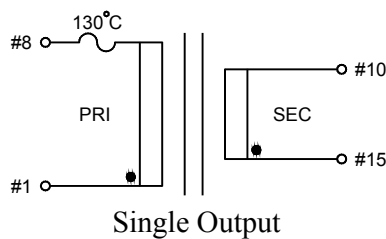

STANDARD
ENCAPSULATED
TRANSFORMER

Fig K

Empty pin shall be omitted if necessary.

Series	Dimension (mm)											
	A	B	C	D	E	F	G	H	I	J	K	L
20 (VA)	67.0	56.0	46.5	4.0	∅0.8	5.0	32.5	∅4.2	82.5	72.5	11.2	43.5
22 (VA)	67.0	56.0	46.5	4.0	∅0.8	5.0	32.5	∅4.2	82.5	72.5	11.2	43.5
25 (VA)	67.0	56.0	46.5	4.0	∅0.8	5.0	32.5	∅4.2	82.5	72.5	11.2	43.5
Tolerance (mm)	Max.	Max.	Max.	±1.0	±0.1	±0.2	±0.5	±0.2	Max.	±0.5	±0.5	±0.5

Fig L

Empty pin shall be omitted if necessary.

Series	Dimension (mm)											
	A	B	C	D	E	F	G	H	I	J	K	L
30 (VA)	72.5	61.0	50.0	4.0	∅0.8	5.0	35.0	∅4.2	88.0	77.5	10.8	47.5
36 (VA)	72.5	61.0	50.0	4.0	∅0.8	5.0	35.0	∅4.2	88.0	77.5	10.8	47.5
Tolerance (mm)	Max.	Max.	Max.	±1.0	±0.1	±0.2	±0.5	±0.2	Max.	±0.5	±0.5	±0.5