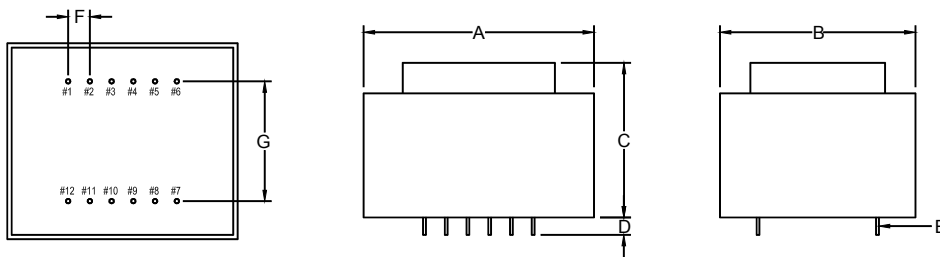

STANDARD
ENCAPSULATED
TRANSFORMER

Fig F

Fig G

Fig H

Empty pin shall be omitted if necessary.

Series	Dimension (mm)										
	A	B	C	D	E	F	G	H	I	J	K
8.0 (VA)	53.0	45.0	35.5	4.0	0.64x0.64	5.0	27.5	Ø4.2	67.0	60.5	10.0
10 (VA)	53.0	45.0	35.5	4.0	0.64x0.64	5.0	27.5	Ø4.2	59.0	52.5	10.0
Tolerance (mm)	Max.	Max.	Max.	±1.0	±0.1	±0.2	±0.5	±0.2	Max.	±0.5	±0.5