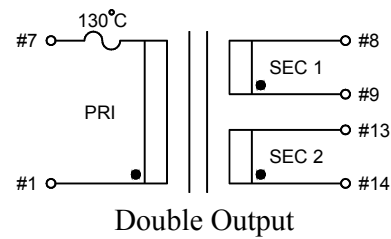

STANDARD
ENCAPSULATED
TRANSFORMER

Fig K

Empty pin shall be omitted if necessary.

Series	Dimension (mm)											
	A	B	C	D	E	F	G	H	I	J	K	L
20 (VA)	67.0	56.0	46.5	4.0	∅0.8	5.0	32.5	∅4.2	82.5	72.5	11.2	43.5
22 (VA)	67.0	56.0	46.5	4.0	∅0.8	5.0	32.5	∅4.2	82.5	72.5	11.2	43.5
25 (VA)	67.0	56.0	46.5	4.0	∅0.8	5.0	32.5	∅4.2	82.5	72.5	11.2	43.5
Tolerance (mm)	Max.	Max.	Max.	±1.0	±0.1	±0.2	±0.5	±0.2	Max.	±0.5	±0.5	±0.5

Fig L

Empty pin shall be omitted if necessary.

Series	Dimension (mm)											
	A	B	C	D	E	F	G	H	I	J	K	L
30 (VA)	72.5	61.0	50.0	4.0	∅0.8	5.0	35.0	∅4.2	88.0	77.5	10.8	47.5
36 (VA)	72.5	61.0	50.0	4.0	∅0.8	5.0	35.0	∅4.2	88.0	77.5	10.8	47.5
Tolerance (mm)	Max.	Max.	Max.	±1.0	±0.1	±0.2	±0.5	±0.2	Max.	±0.5	±0.5	±0.5