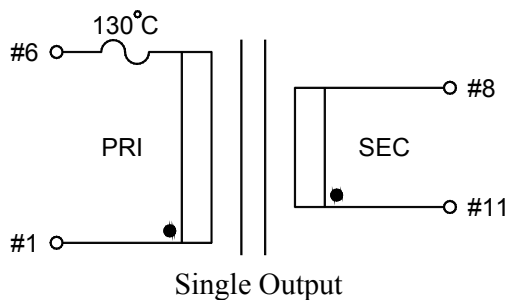

STANDARD
ENCAPSULATED
TRANSFORMER

Fig F

Fig G

Fig H

Empty pin shall be omitted if necessary.

Series	Dimension (mm)										
	A	B	C	D	E	F	G	H	I	J	K
8.0 (VA)	53.0	45.0	35.5	4.0	0.64x0.64	5.0	27.5	Ø4.2	67.0	60.5	10.0
10 (VA)	53.0	45.0	35.5	4.0	0.64x0.64	5.0	27.5	Ø4.2	59.0	52.5	10.0
Tolerance (mm)	Max.	Max.	Max.	±1.0	±0.1	±0.2	±0.5	±0.2	Max.	±0.5	±0.5