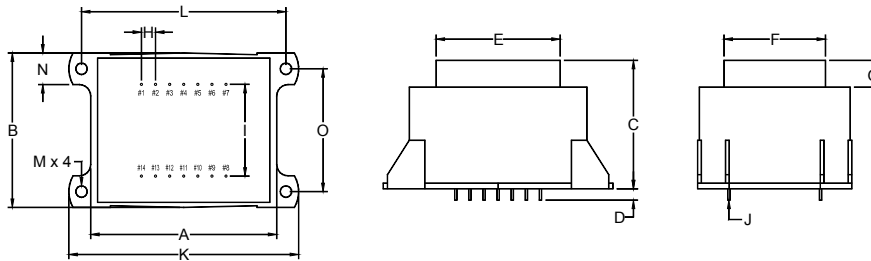

STANDARD
ENCAPSULATED
TRANSFORMER

Fig K

Empty pin shall be omitted if necessary.

Series	Dimension (mm)											
	A	B	C	D	E	F	G	H	I	J	K	L
20 (VA)	67.0	56.0	46.5	4.0	∅0.8	5.0	32.5	∅4.2	82.5	72.5	11.2	43.5
22 (VA)	67.0	56.0	46.5	4.0	∅0.8	5.0	32.5	∅4.2	82.5	72.5	11.2	43.5
25 (VA)	67.0	56.0	46.5	4.0	∅0.8	5.0	32.5	∅4.2	82.5	72.5	11.2	43.5
Tolerance (mm)	Max.	Max.	Max.	±1.0	±0.1	±0.2	±0.5	±0.2	Max.	±0.5	±0.5	±0.5

Fig L

Empty pin shall be omitted if necessary.

Series	Dimension (mm)											
	A	B	C	D	E	F	G	H	I	J	K	L
30 (VA)	72.5	61.0	50.0	4.0	∅0.8	5.0	35.0	∅4.2	88.0	77.5	10.8	47.5
36 (VA)	72.5	61.0	50.0	4.0	∅0.8	5.0	35.0	∅4.2	88.0	77.5	10.8	47.5
Tolerance (mm)	Max.	Max.	Max.	±1.0	±0.1	±0.2	±0.5	±0.2	Max.	±0.5	±0.5	±0.5