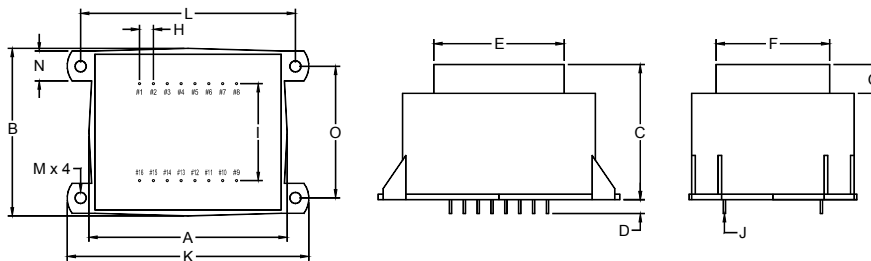

STANDARD
ENCAPSULATED
TRANSFORMER

Fig K

Empty pin shall be omitted if necessary.

Series	Dimension (mm)											
	A	B	C	D	E	F	G	H	I	J	K	L
20 (VA)	67.0	56.0	46.5	4.0	∅0.8	5.0	32.5	∅4.2	82.5	72.5	11.2	43.5
22 (VA)	67.0	56.0	46.5	4.0	∅0.8	5.0	32.5	∅4.2	82.5	72.5	11.2	43.5
25 (VA)	67.0	56.0	46.5	4.0	∅0.8	5.0	32.5	∅4.2	82.5	72.5	11.2	43.5
Tolerance (mm)	Max.	Max.	Max.	±1.0	±0.1	±0.2	±0.5	±0.2	Max.	±0.5	±0.5	±0.5

Fig L

Empty pin shall be omitted if necessary.

Series	Dimension (mm)											
	A	B	C	D	E	F	G	H	I	J	K	L
30 (VA)	72.5	61.0	50.0	4.0	∅0.8	5.0	35.0	∅4.2	88.0	77.5	10.8	47.5
36 (VA)	72.5	61.0	50.0	4.0	∅0.8	5.0	35.0	∅4.2	88.0	77.5	10.8	47.5
Tolerance (mm)	Max.	Max.	Max.	±1.0	±0.1	±0.2	±0.5	±0.2	Max.	±0.5	±0.5	±0.5