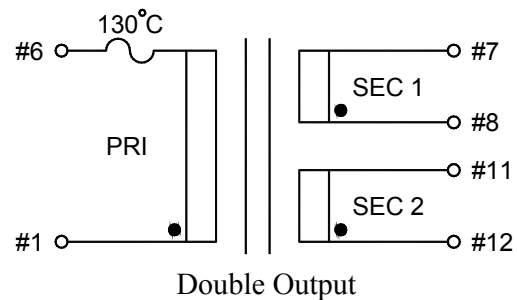

STANDARD
ENCAPSULATED
TRANSFORMER

Fig F

Fig G

Fig H

Empty pin shall be omitted if necessary.

Series	Dimension (mm)										
	A	B	C	D	E	F	G	H	I	J	K
8.0 (VA)	53.0	45.0	35.5	4.0	0.64x0.64	5.0	27.5	Ø4.2	67.0	60.5	10.0
10 (VA)	53.0	45.0	35.5	4.0	0.64x0.64	5.0	27.5	Ø4.2	59.0	52.5	10.0
Tolerance (mm)	Max.	Max.	Max.	±1.0	±0.1	±0.2	±0.5	±0.2	Max.	±0.5	±0.5