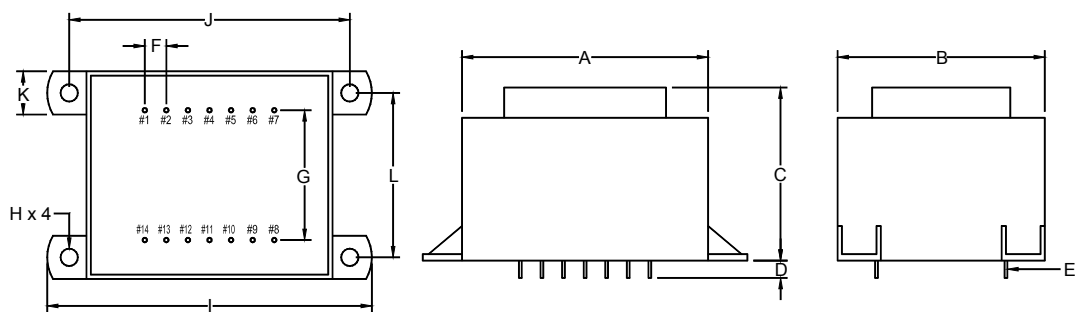

STANDARD
ENCAPSULATED
TRANSFORMER

Fig I

Fig J

Empty pin shall be omitted if necessary.

Series	Dimension (mm)											
	A	B	C	D	E	F	G	H	I	J	K	L
16 (VA)	58.5	49.5	40.0	4.0	0.64x0.64	5.0	30.0	∅4.2	76.5	65.0	10.0	37.5
Tolerance (mm)	Max.	Max.	Max.	±1.0	±0.1	±0.2	±0.5	±0.2	Max.	±0.5	±0.5	±0.5