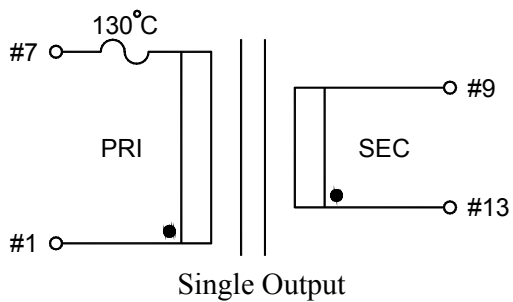

STANDARD
ENCAPSULATED
TRANSFORMER

Fig I

Fig J

Empty pin shall be omitted if necessary.

Series	Dimension (mm)											
	A	B	C	D	E	F	G	H	I	J	K	L
16 (VA)	58.5	49.5	40.0	4.0	0.64x0.64	5.0	30.0	∅4.2	76.5	65.0	10.0	37.5
Tolerance (mm)	Max.	Max.	Max.	±1.0	±0.1	±0.2	±0.5	±0.2	Max.	±0.5	±0.5	±0.5