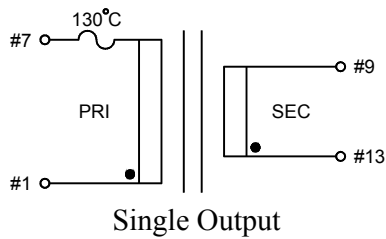

STANDARD
ENCAPSULATED
TRANSFORMER

Fig K

Empty pin shall be omitted if necessary.

Series	Dimension (mm)											
	A	B	C	D	E	F	G	H	I	J	K	L
20 (VA)	67.0	56.0	46.5	4.0	∅0.8	5.0	32.5	∅4.2	82.5	72.5	11.2	43.5
22 (VA)	67.0	56.0	46.5	4.0	∅0.8	5.0	32.5	∅4.2	82.5	72.5	11.2	43.5
25 (VA)	67.0	56.0	46.5	4.0	∅0.8	5.0	32.5	∅4.2	82.5	72.5	11.2	43.5
Tolerance (mm)	Max.	Max.	Max.	±1.0	±0.1	±0.2	±0.5	±0.2	Max.	±0.5	±0.5	±0.5