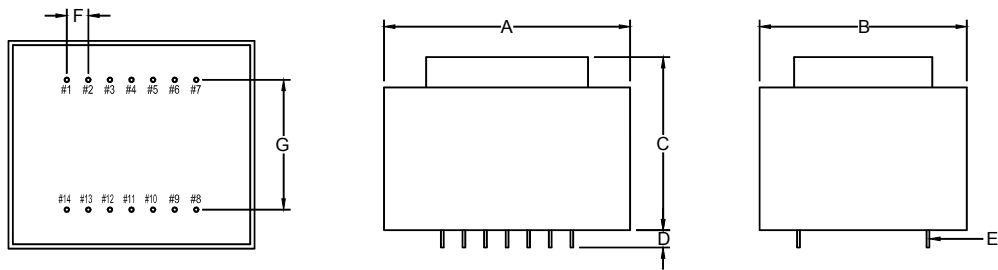

STANDARD
ENCAPSULATED
TRANSFORMER

Fig I

Fig J

Empty pin shall be omitted if necessary.

Series	Dimension (mm)											
	A	B	C	D	E	F	G	H	I	J	K	L
16 (VA)	58.5	49.5	40.0	4.0	0.64x0.64	5.0	30.0	∅4.2	76.5	65.0	10.0	37.5
Tolerance (mm)	Max.	Max.	Max.	±1.0	±0.1	±0.2	±0.5	±0.2	Max.	±0.5	±0.5	±0.5