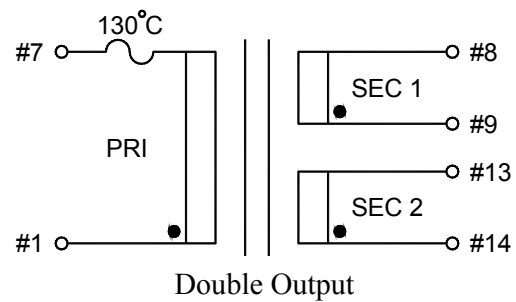

STANDARD
ENCAPSULATED
TRANSFORMER

Fig I

Fig J

Empty pin shall be omitted if necessary.

Series	Dimension (mm)											
	A	B	C	D	E	F	G	H	I	J	K	L
16 (VA)	58.5	49.5	40.0	4.0	0.64x0.64	5.0	30.0	∅4.2	76.5	65.0	10.0	37.5
Tolerance (mm)	Max.	Max.	Max.	±1.0	±0.1	±0.2	±0.5	±0.2	Max.	±0.5	±0.5	±0.5