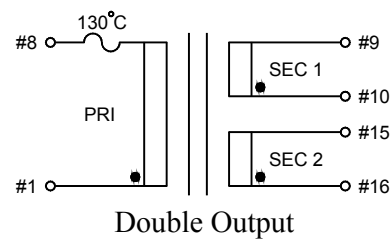

STANDARD
ENCAPSULATED
TRANSFORMER

Fig K

Empty pin shall be omitted if necessary.

Series	Dimension (mm)											
	A	B	C	D	E	F	G	H	I	J	K	L
20 (VA)	67.0	56.0	46.5	4.0	∅0.8	5.0	32.5	∅4.2	82.5	72.5	11.2	43.5
22 (VA)	67.0	56.0	46.5	4.0	∅0.8	5.0	32.5	∅4.2	82.5	72.5	11.2	43.5
25 (VA)	67.0	56.0	46.5	4.0	∅0.8	5.0	32.5	∅4.2	82.5	72.5	11.2	43.5
Tolerance (mm)	Max.	Max.	Max.	±1.0	±0.1	±0.2	±0.5	±0.2	Max.	±0.5	±0.5	±0.5

Fig L

Empty pin shall be omitted if necessary.

Series	Dimension (mm)											
	A	B	C	D	E	F	G	H	I	J	K	L
30 (VA)	72.5	61.0	50.0	4.0	∅0.8	5.0	35.0	∅4.2	88.0	77.5	10.8	47.5
36 (VA)	72.5	61.0	50.0	4.0	∅0.8	5.0	35.0	∅4.2	88.0	77.5	10.8	47.5
Tolerance (mm)	Max.	Max.	Max.	±1.0	±0.1	±0.2	±0.5	±0.2	Max.	±0.5	±0.5	±0.5