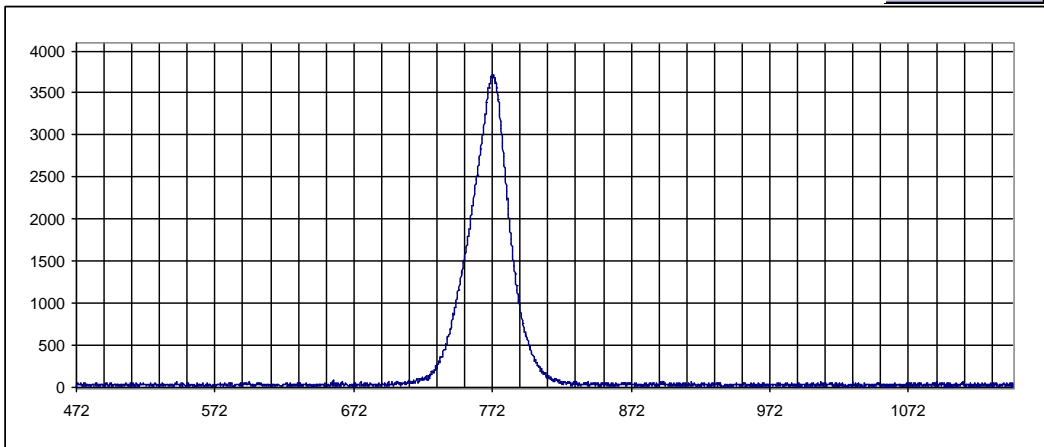

Go Back To Initialize

Start Stop

PEAK Wavelength (nm) 771.691 Intensity 3724

ROITHNER LASERTECHNIK - VIENNA AUSTRIA
Tel.: +43 1 586 52 43, Fax: +43 1 586 41 43
office@roithner-laser.com, www.roithner-laser.com

Center Wavelength 770.038 nm
Full Width Half Max 30.086 nm

ELD-770-525