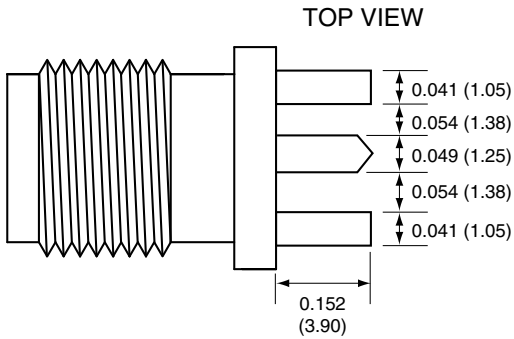

1		
Description	Material	Finish
Body	Brass	Nickel
Socket	BE CU	Gold
Insulation	Teflon	Teflon

Title <b>SMA FEMALE EDGE MOUNT FOR 0.031" THICK BOARD</b>		CONNECTOR CITY 159 ORT LANE MERLIN, OR 97532 PH (541)-471-6256 FAX (541)-471-6251	
Part No.	CON SMA003.031	Revision:	1.0
Dimensions:	INCHES (mm)	Date:	6/2/2006
		Sheet 1 of 1	