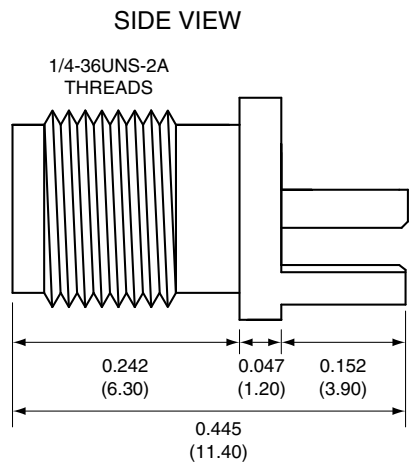

1		
Description	Material	Finish
Body	Brass	Nickel
Socket	BE CU	Gold
Insulation	Teflon	Teflon

Title <b>SMA FEMALE EDGE MOUNT FOR 0.031" THICK BOARD</b>		CONNECTOR CITY 159 ORT LANE MERLIN, OR 97532 PH (541)-471-6256 FAX (541)-471-6251	
Part No.	CON SMA003.031	Revision:	1.0
Dimensions:	INCHES (mm)	Date:	6/2/2006
		Sheet 1 of 1	