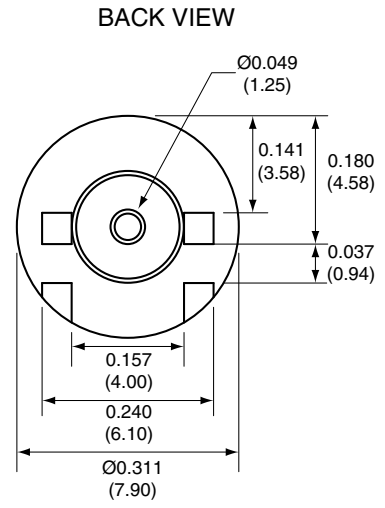

1		
Description	Material	Finish
Body	Brass	Nickel
Socket	BE CU	Gold
Insulation	Teflon	Teflon

Title <b>SMA FEMALE EDGE MOUNT FOR 0.031" THICK BOARD</b>		CONNECTOR CITY 159 ORT LANE MERLIN, OR 97532 PH (541)-471-6256 FAX (541)-471-6251	
Part No.	CON SMA003.031	Revision:	1.0
Dimensions:	INCHES (mm)	Date:	6/2/2006
		Sheet 1 of 1	