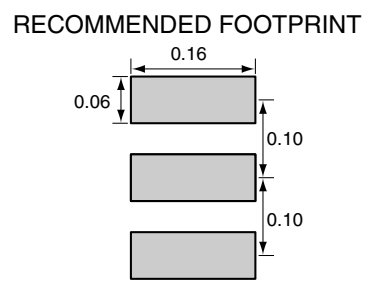

1		
Description	Material	Finish
Body	Brass	Nickel
Socket	BE CU	Gold
Insulation	Teflon	Teflon

Title <b>SMA FEMALE EDGE MOUNT FOR 0.031" THICK BOARD</b>		CONNECTOR CITY 159 ORT LANE MERLIN, OR 97532 PH (541)-471-6256 FAX (541)-471-6251	
Part No.	CON SMA003.031	Revision:	1.0
Dimensions:	INCHES (mm)	Date:	6/2/2006
		Sheet 1 of 1	