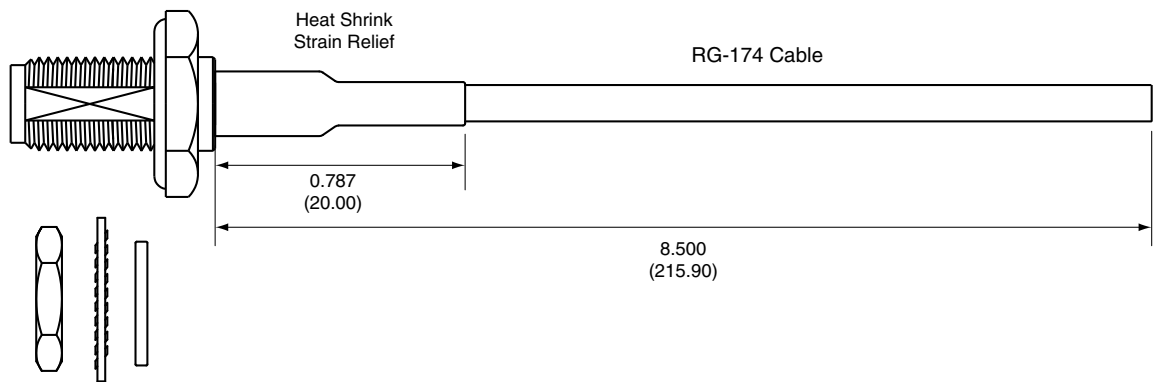

1		2		3		4	
Description	Finish	Part Number					
Connector	Nickel	CONREVSMA014					
Cable		RG-174/U					
Heat Shrink Tube	Black						

Title RPSMA FEMALE BULKHEAD MOUNT WITH O-RING & 8.5" OF RG174 CABLE		CONNECTOR CITY 159 ORT LANE MERLIN, OR 97532	
Part No. CONREVSMA014-C08.5	Revision: 1.0	PH (541)-471-6256 FAX (541)-471-6251	
Dimensions: INCHES (mm)	Date: 6/1/2006	Sheet 1 of 1	