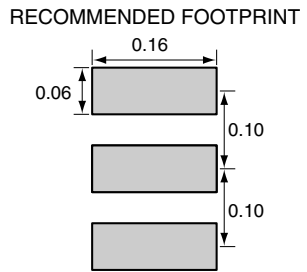

1		
Description	Material	Finish
Body	Brass	Nickel
Pin	Brass	Gold
Insulation	Teflon	Teflon

Title RP-SMA FEMALE EDGE MOUNT FOR 0.031" THICK BOARD		CONNECTOR CITY 159 ORT LANE MERLIN, OR 97532	
Part No. CONREVSMA003.031	Revision: 1.0	PH (541)-471-6256 FAX (541)-471-6251	
Dimensions: INCHES (mm)	Date: 6/2/2006	Sheet 1 of 1	