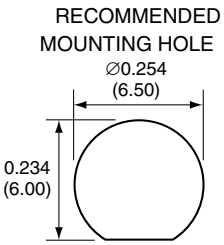

1		
Description	Material	Finish
Body	Brass	Nickel
Pin	Brass	Gold
Insulation	Teflon	Teflon

Title RP-SMA FEMALE EDGE MOUNT FOR 0.031" THICK BOARD		CONNECTOR CITY 159 ORT LANE MERLIN, OR 97532	
Part No. CONREVSMA003.031	Revision: 1.0	PH (541)-471-6256 FAX (541)-471-6251	
Dimensions: INCHES (mm)	Date: 6/2/2006	Sheet 1 of 1	