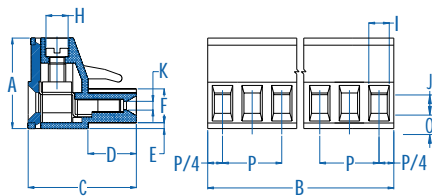

# Pluggable PCB Blocks

Pin Spacing: 10.16mm  
 Orientation: Horizontal Plug  
 Clamp Type: Screw Cage  
 Design: Single Mold

**SH-10.16**

**ELECTRICAL**

	Current	Voltage	Wire Range
	12A	300V	30-14AWG
	16A	750V	2.5mm <sup>2</sup> Stranded 4.0mm <sup>2</sup> Solid

**INSTALLATION DATA**

<b>Screw Size</b>	M3	<b>PCB Hole Size</b>	–
<b>Torque</b>	0.5Nm (4.5 lbf-in.)	<b>Stripping Lgth.</b>	7.5mm

**MATERIAL**

<b>Body</b>	PA6.8	<b>Screw</b>	Galvanized Steel
<b>Flammability Class</b>	UL94V-0	<b>Terminal</b>	Nickeled Brass
<b>Temperature Limit</b>	105°C UL 125°C IEC	<b>Clamp</b>	Nickeled Brass
<b>Color</b>	Green		

**Dimensions**

A	15.50 mm	I	2.80 mm
B	*	J	3.10 mm
C	18.80 mm	K	Ø1.80 mm
D	8.30 mm	L	–
E	1.00 mm	M	–
F	5.70 mm	N	–
G	–	O	2.70 mm
H	Ø3.80 mm	P	10.16 mm

Pin Spacing: 10.16mm  
 Orientation: Vertical Header  
 Clamp Type: –  
 Design: Single Mold - Open End

**Dimensions**

A	12.20 mm	I	–
B	*	J	–
C	8.10 mm	K	–
D	4.00 mm	L	1.00 mm
E	–	M	1.00 mm
F	–	N	15.50 mm
G	4.00 mm	O	–
H	22.80 mm	P	10.16 mm