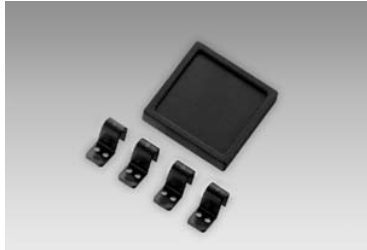

## Front panels

### Front panels

#### Part number

Z 001.05A Blind front panel 48 x 48 mm

Blind front panel 48 x 48 mm with 4 mounting clips