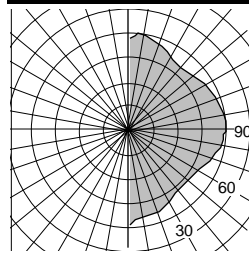

Separate updated technical specification sheets with related models and light sources with I.E.S formatted photometry are available on www.luminis.com.

Certification

UL. Wet Location.

Mounting

Max. weight: 13 lbs.
Installation: Mounts over a standard 4" octagonal electrical box with 3 1/2" c/c mounting holes. (by others) additional separate mounting holes are provided with wall plate.