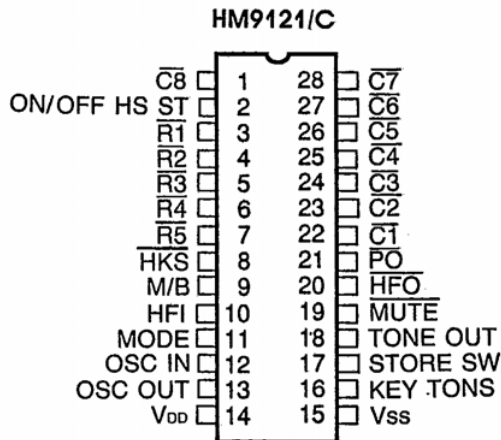

HM9121/C TONE/PULSE SWITCHABLE & 20 MEMORIES DIALER WITH HANDFREE CONTROL & PAGE FUNCTION

Features

- 20 numbers x 16 digits repertory memory.
- Provides HANDFREE control circuit to implement ON Hook dialing or speak phone control function
- Provides PAGE key for selecting 20 memories by 10 memories key.
- 10pps/20pps/TONE selectable by MODE pin.
- M/B pin selectable type.

	M/B	Flash	M/B rate
HM9121	V _{SS}	600ms	40 : 60
	V _{DD}	100ms	33 : 66
HM9121C	V _{SS}	100ms	40 : 60
	V _{DD}	600ms	33 : 66

Pin Assignment

Keyboard Scheme

	C1	C2	C3	C4	C5	C6	C7	C8
R0		PAGE	CD	P→T	M ₁	M ₆	M ₁₁	M ₁₆
R1	1	2	3	FLASH	M ₂	M ₇	M ₁₂	M ₁₇
R2	4	5	6		M ₃	M ₈	M ₁₃	M ₁₈
R3	7	8	9	STORE	M ₄	M ₉	M ₁₄	M ₁₉
R4	*	0	#	RD/P	M ₅	M ₁₀	M ₁₅	M ₂₀

CD: Call Disconnect.