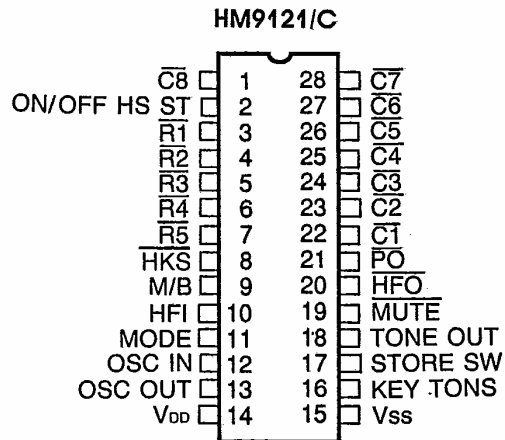

# HM9121/C TONE/PULSE SWITCHABLE & 20 MEMORIES DIALER WITH HANDFREE CONTROL & PAGE FUNCTION

## Features

- 20 numbers x 16 digits repertory memory.
- Provides HANDFREE control circuit to implement ON Hook dialing or speak phone control function
- Provides PAGE key for selecting 20 memories by 10 memories key.
- 10pps/20pps/TONE selectable by MODE pin.
- M/B pin selectable type.

|         | M/B             | Flash | M/B rate |
|---------|-----------------|-------|----------|
| HM9121  | V <sub>SS</sub> | 600ms | 40 : 60  |
|         | V <sub>DD</sub> | 100ms | 33 : 66  |
| HM9121C | V <sub>SS</sub> | 100ms | 40 : 60  |
|         | V <sub>DD</sub> | 600ms | 33 : 66  |

## Keyboard Scheme

|    | C1 | C2   | C3 | C4    | C5             | C6              | C7              | C8              |
|----|----|------|----|-------|----------------|-----------------|-----------------|-----------------|
| R0 |    | PAGE | CD | P→T   | M <sub>1</sub> | M <sub>6</sub>  | M <sub>11</sub> | M <sub>16</sub> |
| R1 | 1  | 2    | 3  | FLASH | M <sub>2</sub> | M <sub>7</sub>  | M <sub>12</sub> | M <sub>17</sub> |
| R2 | 4  | 5    | 6  |       | M <sub>3</sub> | M <sub>8</sub>  | M <sub>13</sub> | M <sub>18</sub> |
| R3 | 7  | 8    | 9  | STORE | M <sub>4</sub> | M <sub>9</sub>  | M <sub>14</sub> | M <sub>19</sub> |
| R4 | *  | 0    | #  | RD/P  | M <sub>5</sub> | M <sub>10</sub> | M <sub>15</sub> | M <sub>20</sub> |