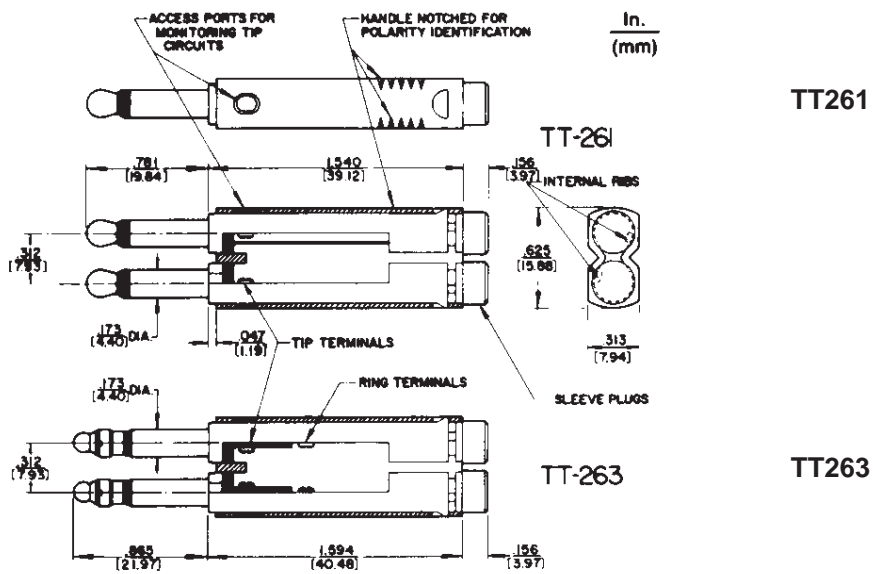

SWITCHCRAFT, INC. 5555 N. Elston Ave.
Chicago, IL 60630 • 773 792-2700 • FAX: 773 792-2129
www.switchcraft.com

.173" MINIATURE TELEPHONE PLUGS BANTAM TYPE

DIMENSIONS ARE FOR REFERENCE ONLY

Inch
(mm)