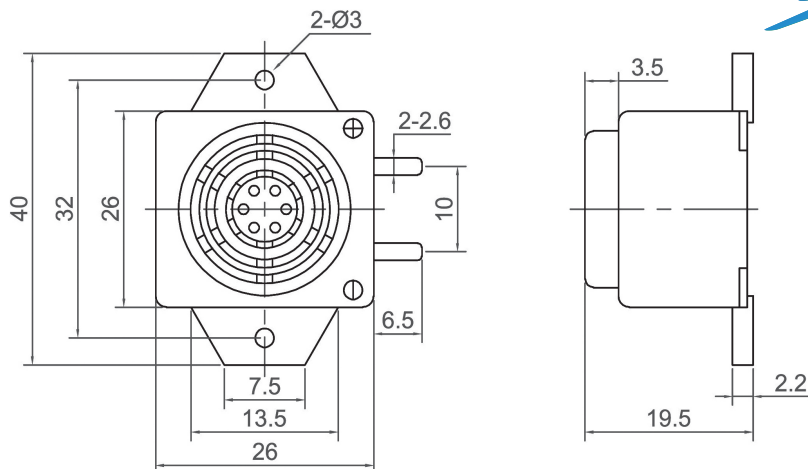

# Mechanical Buzzer (DC)

CANOPUS

Canopus Part no.	Operating Voltage (VDC)	Rated Voltage (VDC)	Max Rated Current (mA)	Min Sound Output (dBA)	Fundamental Frequency (Hz)	Tone Nature	Operating Temperature (°C)	Housing	Weight (g)
CMEB2619F04BE	4 ~ 8	6	65	95 at 10cm	400±100	Continuous	-20 ~ +60	ABS	17
CMEB2619H04BE	8 ~ 16	12	55	95 at 10cm	400±100	Continuous	-20 ~ +60	ABS	17
CMEB2619I04BE	20 ~ 28	24	55	95 at 10cm	400±100	Continuous	-20 ~ +60	ABS	17

Canopus Part no.	Operating Voltage (VDC)	Rated Voltage (VDC)	Max Rated Current (mA)	Min Sound Output (dBA)	Fundamental Frequency (Hz)	Tone Nature	Operating Temperature (°C)	Housing	Weight (g)
CMEB2620F04BP	4 ~ 8	6	35	95 at 10cm	400±100	Continuous	-20 ~ +60	ABS	17
CMEB2620H04BP	7 ~ 16	12	50	95 at 10cm	400±100	Continuous	-20 ~ +60	ABS	17
CMEB2620I04BP	20 ~ 28	24	55	95 at 10cm	400±100	Continuous	-20 ~ +60	ABS	17