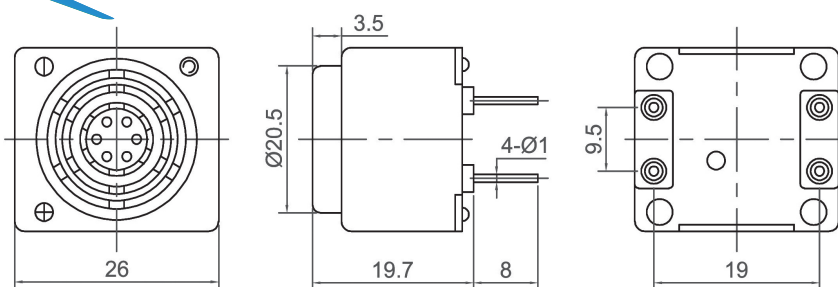

# Mechanical Buzzer (DC)

CANOPUS

Canopus Part no.	Operating Voltage (VDC)	Rated Voltage (VDC)	Max Rated Current (mA)	Min Sound Output (dBA)	Fundamental Frequency (Hz)	Tone Nature	Operating Temperature (°C)	Housing	Weight (g)
CMEB2619F04BE	4 ~ 8	6	65	95 at 10cm	400±100	Continuous	-20 ~ +60	ABS	17
CMEB2619H04BE	8 ~ 16	12	55	95 at 10cm	400±100	Continuous	-20 ~ +60	ABS	17
CMEB2619I04BE	20 ~ 28	24	55	95 at 10cm	400±100	Continuous	-20 ~ +60	ABS	17

Canopus Part no.	Operating Voltage (VDC)	Rated Voltage (VDC)	Max Rated Current (mA)	Min Sound Output (dBA)	Fundamental Frequency (Hz)	Tone Nature	Operating Temperature (°C)	Housing	Weight (g)
CMEB2620F04BP	4 ~ 8	6	35	95 at 10cm	400±100	Continuous	-20 ~ +60	ABS	17
CMEB2620H04BP	7 ~ 16	12	50	95 at 10cm	400±100	Continuous	-20 ~ +60	ABS	17
CMEB2620I04BP	20 ~ 28	24	55	95 at 10cm	400±100	Continuous	-20 ~ +60	ABS	17