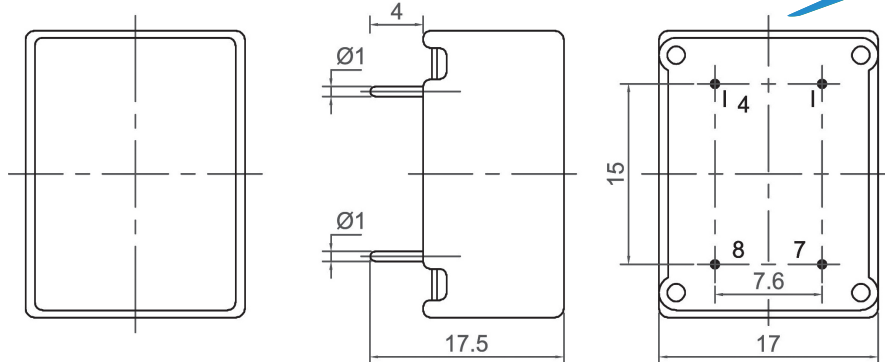

Mechanical Buzzer (DC)

CANOPUS

Canopus Part no.	Operating Voltage (VDC)	Rated Voltage (VDC)	Max Rated Current (mA)	Min Sound Output (dBA)	Fundamental Frequency (Hz)	Tone Nature	Operating Temperature (°C)	Housing	Weight (g)
CMEB1713A04BP	1 ~ 3	1.5	20	70 at 20cm	400±100	Continuous	-10 ~ +60	ABS	10
CMEB1713C04BP	2 ~ 4	3.6	25	70 at 20cm	400±100	Continuous	-10 ~ +60	ABS	10
CMEB1713F04BP	4 ~ 8	6	25	75 at 20cm	400±100	Continuous	-10 ~ +60	ABS	10
CMEB1713G04BP	6 ~ 12	9	25	75 at 20cm	400±100	Continuous	-10 ~ +60	ABS	10
CMEB1713H04BP	9 ~ 15	12	25	75 at 20cm	400±100	Continuous	-10 ~ +60	ABS	10
CMEB1713I04BP	15 ~ 27	24	30	75 at 20cm	400±100	Continuous	-10 ~ +60	ABS	10

Canopus Part no.	Operating Voltage (VDC)	Rated Voltage (VDC)	Max Rated Current (mA)	Min Sound Output (dBA)	Fundamental Frequency (Hz)	Tone Nature	Operating Temperature (°C)	Housing	Weight (g)
CMEB1714A04BP	1 ~ 3	1.5	20	70 at 20cm	400±100	Continuous	-10 ~ +60	ABS	10
CMEB1714C04BP	2 ~ 4	3.6	25	70 at 20cm	400±100	Continuous	-10 ~ +60	ABS	10
CMEB1714F04BP	4 ~ 8	6	25	75 at 20cm	400±100	Continuous	-10 ~ +60	ABS	10
CMEB1714G04BP	6 ~ 12	9	25	75 at 20cm	400±100	Continuous	-10 ~ +60	ABS	10
CMEB1714H04BP	9 ~ 15	12	25	75 at 20cm	400±100	Continuous	-10 ~ +60	ABS	10
CMEB1714I04BP	15 ~ 27	24	30	75 at 20cm	400±100	Continuous	-10 ~ +60	ABS	10