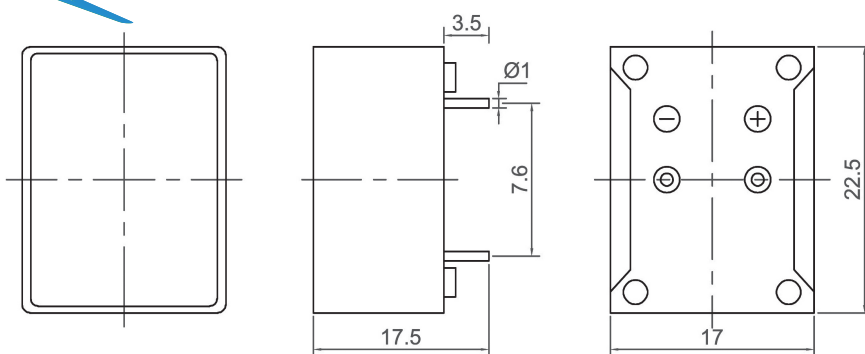

Mechanical Buzzer (DC)

CANOPUS

Canopus Part no.	Operating Voltage (VDC)	Rated Voltage (VDC)	Max Rated Current (mA)	Min Sound Output (dBA)	Fundamental Frequency (Hz)	Tone Nature	Operating Temperature (°C)	Housing	Weight (g)
CMEB1713A04BP	1 ~ 3	1.5	20	70 at 20cm	400±100	Continuous	-10 ~ +60	ABS	10
CMEB1713C04BP	2 ~ 4	3.6	25	70 at 20cm	400±100	Continuous	-10 ~ +60	ABS	10
CMEB1713F04BP	4 ~ 8	6	25	75 at 20cm	400±100	Continuous	-10 ~ +60	ABS	10
CMEB1713G04BP	6 ~ 12	9	25	75 at 20cm	400±100	Continuous	-10 ~ +60	ABS	10
CMEB1713H04BP	9 ~ 15	12	25	75 at 20cm	400±100	Continuous	-10 ~ +60	ABS	10
CMEB1713I04BP	15 ~ 27	24	30	75 at 20cm	400±100	Continuous	-10 ~ +60	ABS	10

Canopus Part no.	Operating Voltage (VDC)	Rated Voltage (VDC)	Max Rated Current (mA)	Min Sound Output (dBA)	Fundamental Frequency (Hz)	Tone Nature	Operating Temperature (°C)	Housing	Weight (g)
CMEB1714A04BP	1 ~ 3	1.5	20	70 at 20cm	400±100	Continuous	-10 ~ +60	ABS	10
CMEB1714C04BP	2 ~ 4	3.6	25	70 at 20cm	400±100	Continuous	-10 ~ +60	ABS	10
CMEB1714F04BP	4 ~ 8	6	25	75 at 20cm	400±100	Continuous	-10 ~ +60	ABS	10
CMEB1714G04BP	6 ~ 12	9	25	75 at 20cm	400±100	Continuous	-10 ~ +60	ABS	10
CMEB1714H04BP	9 ~ 15	12	25	75 at 20cm	400±100	Continuous	-10 ~ +60	ABS	10
CMEB1714I04BP	15 ~ 27	24	30	75 at 20cm	400±100	Continuous	-10 ~ +60	ABS	10