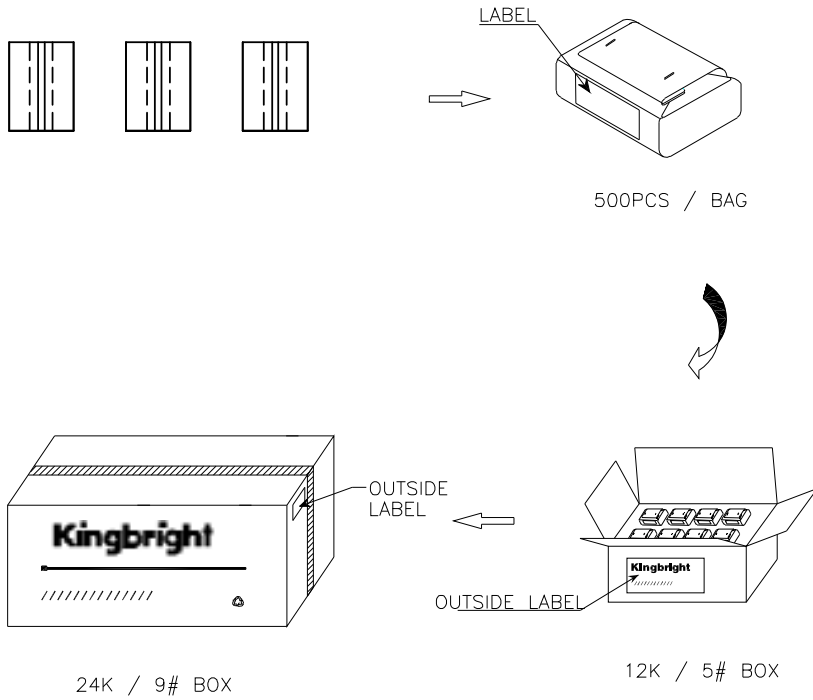

### Features

- LED FIRMLY HELD BY SPACER.
- SUITABLE FOR BACK PANEL ILLUMINATION, CIRCUIT BOARD INDICATOR, LED INDICATOR.
- UL RATING : 94V-0.
- HOUSING MATERIAL: TYPE 66 NYLON.
- RoHS COMPLIANT.

### Package Dimensions

#### Notes:

1. All dimensions are in millimeters (inches).
2. Tolerance is  $\pm 0.25(0.01)$  unless otherwise noted.
3. Specifications are subject to change without notice.

## PACKING & LABEL SPECIFICATIONS

BR8.7

<b>Kingbright</b>				
Q.C.	<table border="1"> <tr> <td style="text-align: center;">QC</td> </tr> <tr> <td style="text-align: center;">xx xx xx</td> </tr> <tr> <td style="text-align: center;">PASSED</td> </tr> </table>	QC	xx xx xx	PASSED
QC				
xx xx xx				
PASSED				
TYPE NO :	BRxx			
QUANTITY :	500 pcs			
S/N :	xxx			
	CODE: XX			
LOT NO	 xxxxxxxxxx			
RoHS Compliant				