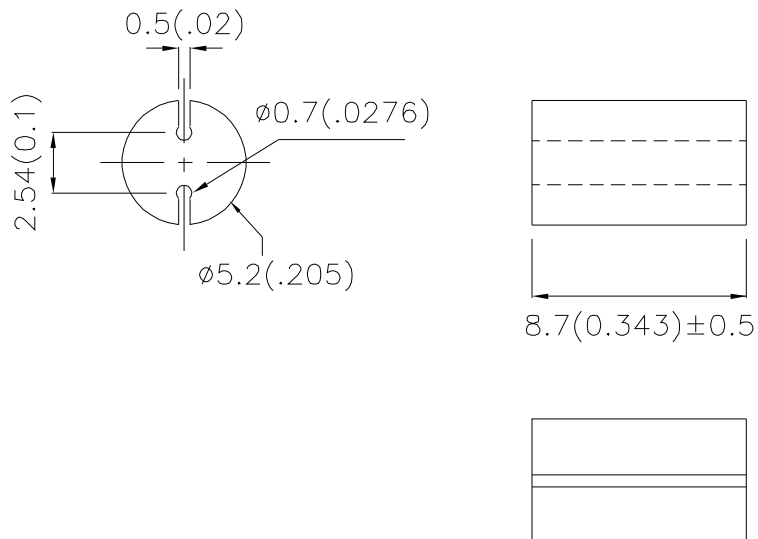

### Features

- LED FIRMLY HELD BY SPACER.
- SUITABLE FOR BACK PANEL ILLUMINATION, CIRCUIT BOARD INDICATOR, LED INDICATOR.
- UL RATING : 94V-0.
- HOUSING MATERIAL: TYPE 66 NYLON.
- RoHS COMPLIANT.

### Package Dimensions

#### Notes:

1. All dimensions are in millimeters (inches).
2. Tolerance is  $\pm 0.25(0.01)$  unless otherwise noted.
3. Specifications are subject to change without notice.

## PACKING & LABEL SPECIFICATIONS

BR8.7

<b>Kingbright</b>				
Q.C.	<table border="1"> <tr> <td style="text-align: center;">QC</td> </tr> <tr> <td style="text-align: center;">xx xx xx</td> </tr> <tr> <td style="text-align: center;">PASSED</td> </tr> </table>	QC	xx xx xx	PASSED
QC				
xx xx xx				
PASSED				
TYPE NO :	BRxx			
QUANTITY :	500 pcs			
S/N :	xxx			
	CODE: XX			
LOT NO	 xxxxxxxxxx			
RoHS Compliant				