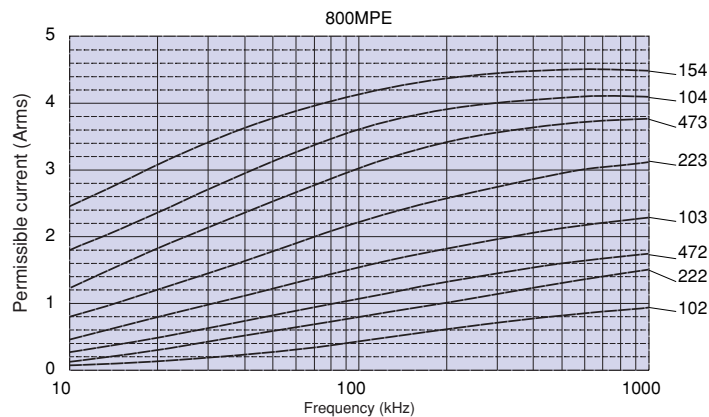

□ : Tolerance (H: ±3%, J: ±5%)   ** : Suffix

◆ **PERMISSIBLE CURRENT FOR FREQUENCY**