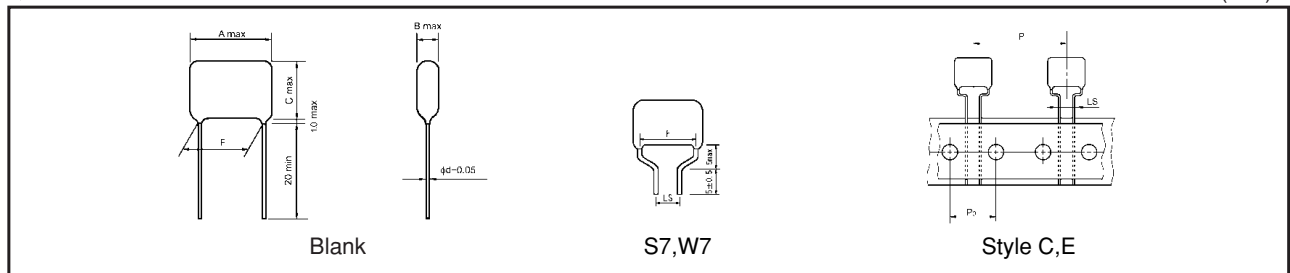

◆ OUTLINE

(mm)

◆ PART NUMBER

Symbol	U _R
800	800VDC/250VAC
121	1250VDC/400VAC
161	1600VDC/700VAC

Symbol	Tolerance
H	± 3%
J	± 5%

Symbol	Lead style	Symbol	Lead style
Blank	Long lead type	TJ	Style C, Ammo pack P=25.4 Po=12.7 LS=5.0
S7	Lead forming cut LS=5.0	TN	Style E, Ammo pack P=30.0 Po=15.0 LS=7.5
W7	Lead forming cut LS=7.5		