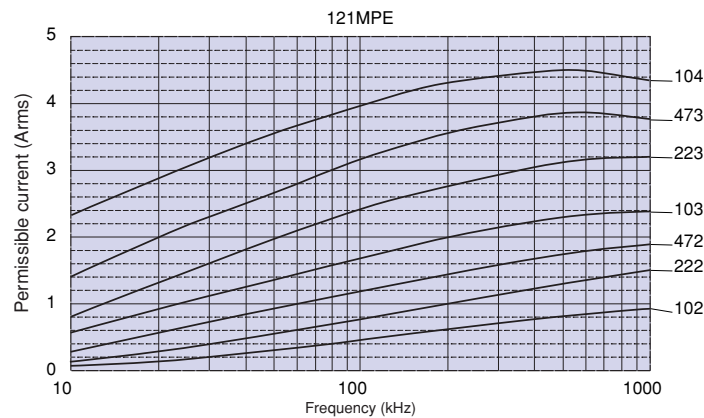

□ : Tolerance (H: ±3%, J: ±5%)   ** : Suffix

◆ **PERMISSIBLE CURRENT FOR FREQUENCY**