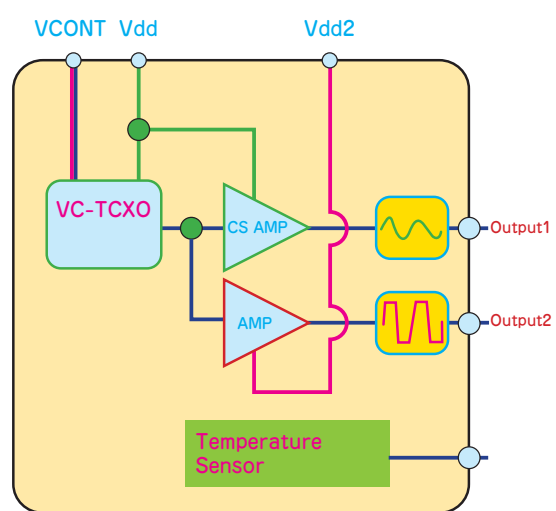

# Ultra miniature SMD VC-TCXO Module

DSA222MAA/DSB222MAA/DSA222MAB/DSB222MAB for Mobile communications

## Block Diagram

DSA222MAA

DSA222MAB

## DSA222MAB 26MHz Output Waveform