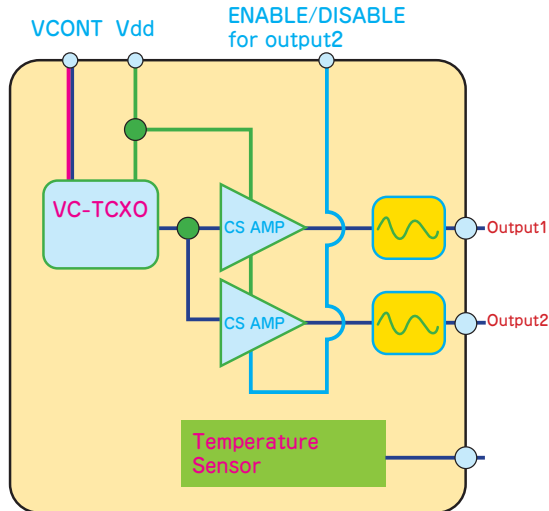

# Ultra miniature SMD VC-TCXO Module

DSA222MAA/DSB222MAA/DSA222MAB/DSB222MAB for Mobile communications

## Block Diagram

DSA222MAA

DSA222MAB

## DSA222MAB 26MHz Output Waveform