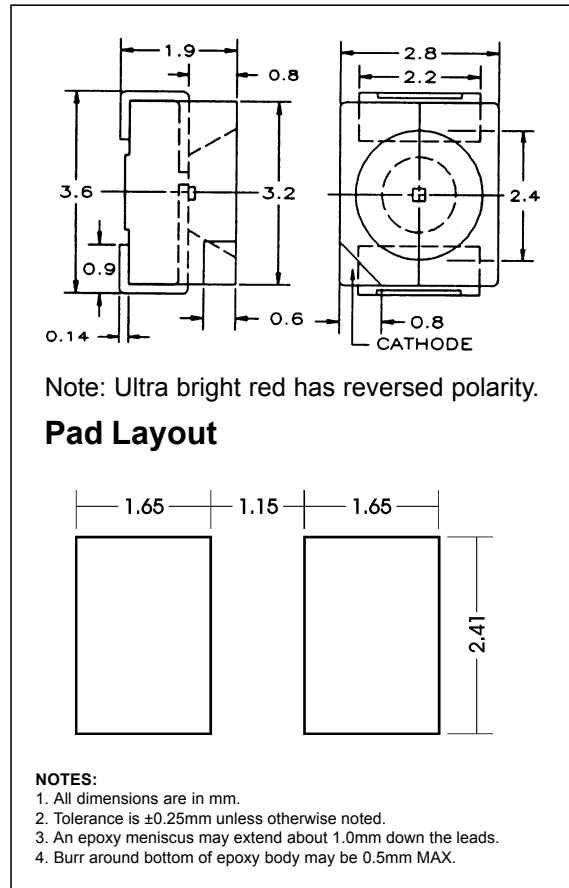

OPTO-ELECTRICAL CHARACTERISTICS (Ta = 25°C)

PART NO.	MATERIAL	LENS COLOR	VIEWING ANGLE typ.	LUMINOUS INTENSITY (mcd)			FORWARD VOLTAGE (V)			REVERSE CURRENT		PEAK WAVE LENGTH
				min.	typ.	@mA	typ.	max.	@mA	µA	Vr	nm
MTSM135K-RG	GaP/GaP	Water Clear	120°	2.2	3.7	20	2.1	3.0	20	100	5	700
MTSM235K-G	GaP/GaP	Water Clear	120°	7.4	18.8	20	2.1	3.0	20	100	5	567
MTSM335K-Y	GaAsP/GaP	Water Clear	120°	6.2	15.6	20	2.1	3.0	20	100	5	585
MTSM435K-HR	GaAsP/GaP	Water Clear	120°	8.2	20.6	20	2.1	3.0	20	100	5	635
MTSM735K-UR	GaAlAs/GaAs	Water Clear	120°	112	140	20	1.9	2.5	20	100	4	660
MTSM735KA-UR	GaAlAs	Water Clear	120°	228	285	20	1.9	2.5	20	100	4	660
MTSM145K-RG	GaP/GaP	Red Clear	120°	2.2	3.7	20	2.1	3.0	20	100	5	700
MTSM245K-G	GaP/GaP	Green Clear	120°	7.4	18.8	20	2.1	3.0	20	100	5	567
MTSM345K-Y	GaAsP/GaAs	Yellow Clear	120°	6.2	15.6	20	2.1	3.0	20	100	5	585
MTSM445K-O	GaAsP/GaAs	Orange Clear	120°	8.2	20.6	20	2.1	3.0	20	100	5	635
MTSM445K-HR	GaAsP/GaAs	Red Clear	120°	8.2	20.6	20	2.1	3.0	20	100	5	635
MTSM745K-UR	GaAlAs/GaAs	Red Clear	120°	112	140	20	1.9	2.5	20	100	4	660
MTSM745KA-UR	GaAlAs	Red Clear	120°	228	285	20	1.9	2.5	20	100	4	660