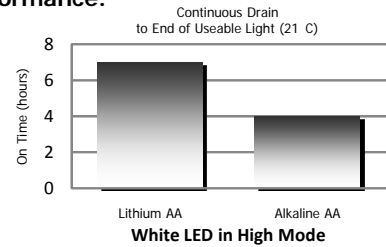

PRODUCT DATASHEET

Hard Case Tactical 2 AA Swivel LED Flashlight

HCT2GAA

Versatile and tough, the HCT2GAA is built to withstand the roughest conditions. The white and colored LEDs each have 3 levels of light – high, medium or low. And the IR operates in either frontal or IFF mode. In addition, the light functions on either 1 or 2 batteries, which can be inserted into the compartment in either direction. The head swivels and locks at the 90° and 180° position and the tailcap is tethered to the light. It survives a 3-meter drop and is fully waterproof, making the HCT2GAA The Toughest Flashlight You'll Ever Need®.

Product Detail:

- **Designation:** Hard Case Tactical
  2 AA Swivel LED Flashlight
- **Model:** HCT2GAA
- **Color:** Military Sand and Green
- **Power Source:** Two "AA"
- **ANSI/NEDA:** 15-LF or 15
- **Lamp:** One High Performance White LED
  1 ea. red, green, blue and IR LEDs
- **Lamp Life:** Lifetime
- **Run Time (hr):** White LED on high - 7 (lithium); 4 (alkaline)
- **Lamp Output (lumens):** White LED on high - 70 (lithium or alkaline)
- **Beam Distance (m):** White LED on high - 48 (lithium or alkaline)
- **Peak Beam Intensity (cd):** White LED on high - 192 (lithium or alkaline)
- **Typical Weight (g):** 148.4 grams (with lithium batteries)
- **Dimensions (mm):** 29 x 133 x 54

Performance:

[Further performance details](#)

Important Notice

This datasheet contains information specific to products manufactured at the time of its publication
Contents herein do not constitute a warranty
©Energizer / All Rights Reserved

DURABLE

- Survives 3 meter drop test
- Sturdy Nylon/ABS construction

VERSATILE

- Head swivels and locks at 90° and 180°
- Operates in 5 modes – white, red, green, blue and IR (for frontal illumination and IFF)

SECURE

- Lockout toggle switch prevents light activation to maintain night discipline.

HANDY

- Runs on 1 or 2 batteries
- Includes removable belt clip for mounting options
- Tethered tailcap prevents loss