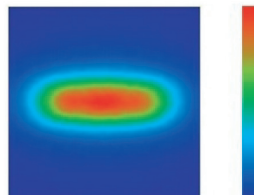

**PHOTOMETRIC DATA**

Spot Lens

Typical half-angle divergence 5°  
when using LUXEON I Cool White

Medium Lens

Typical half-angle divergence 15° when  
using LUXEON I Cool White

Wide Lens

Typical half-angle divergence 25° when  
using LUXEON I Cool White

Oval Lens

Horizontal

Vertical

Typ. half-angle divergence  
5° X 20° LUXEON I Cool White

Dialight reserves the right to make changes at any time  
in order to supply the best product possible.

Dialight Corporation  
1501 Route 34 South • Farmingdale, NJ 07727 USA  
Tel: (1) 732-919-3119 • Fax: (1) 732-751-5778 • www.dialight.com