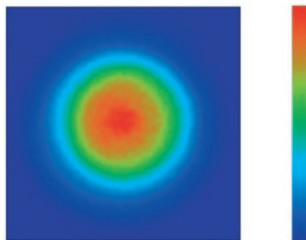

### ORDERING INFORMATION

HOLDERS			
Dialight P/N	Reference P/N	Description	
OHES1WH	OH-ES1-WH	LUXEON I, III, V & Star I - Direct PCB Mount (White)	
OHES1BK	OH-ES1-BK	LUXEON I, III, V & Star I - Direct PCB Mount (Black)	
OHES1CL	OH-ES1-CL	LUXEON I, III, V & Star I - Direct PCB Mount (Clear)	
OHS35WH	OH-S35-WH	For Drop-Through Mount & LUXEON Star III & V (White)	
OHS35BK	OH-S35-BK	For Drop-Through Mount & LUXEON Star III & V (Black)	
OHS35CL	OH-S35-CL	For Drop-Through Mount & LUXEON Star III & V (Clear)	
LENS			
Dialight P/N	Reference P/N	Description	Degree*
OP005	OP-005	Spot Lens	5°
OP015	OP-015	Medium Lens	15°
OP025	OP-025	Wide Lens	25°
OP520	OP-520	Oval Lens	5° X 20°
*All angles refer to half divergence			

**PHOTOMETRIC DATA**

Spot Lens

Typical half-angle divergence 5°  
when using LUXEON I Cool White

Medium Lens

Typical half-angle divergence 15° when  
using LUXEON I Cool White

Wide Lens

Typical half-angle divergence 25° when  
using LUXEON I Cool White