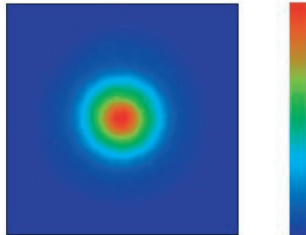

### ORDERING INFORMATION

HOLDERS			
Dialight P/N	Reference P/N	Description	
OHES1WH	OH-ES1-WH	LUXEON I, III, V & Star I - Direct PCB Mount (White)	
OHES1BK	OH-ES1-BK	LUXEON I, III, V & Star I - Direct PCB Mount (Black)	
OHES1CL	OH-ES1-CL	LUXEON I, III, V & Star I - Direct PCB Mount (Clear)	
OHS35WH	OH-S35-WH	For Drop-Through Mount & LUXEON Star III & V (White)	
OHS35BK	OH-S35-BK	For Drop-Through Mount & LUXEON Star III & V (Black)	
OHS35CL	OH-S35-CL	For Drop-Through Mount & LUXEON Star III & V (Clear)	
LENS			
Dialight P/N	Reference P/N	Description	Degree*
OP005	OP-005	Spot Lens	5°
OP015	OP-015	Medium Lens	15°
OP025	OP-025	Wide Lens	25°
OP520	OP-520	Oval Lens	5° X 20°
*All angles refer to half divergence			

**PHOTOMETRIC DATA**

Spot Lens

Typical half-angle divergence 5°  
when using LUXEON I Cool White

Medium Lens

Typical half-angle divergence 15° when  
using LUXEON I Cool White

Wide Lens

Typical half-angle divergence 25° when  
using LUXEON I Cool White