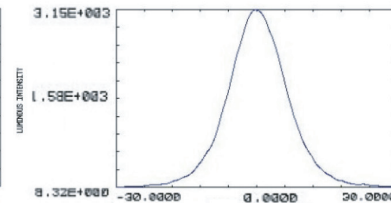

Vertical

Typ. half-angle divergence
5° X 20° LUXEON I Cool White

Dialight reserves the right to make changes at any time
in order to supply the best product possible.

Dialight Corporation
1501 Route 34 South • Farmingdale, NJ 07727 USA
Tel: (1) 732-919-3119 • Fax: (1) 732-751-5778 • www.dialight.com

MDEXLUMLUX_B