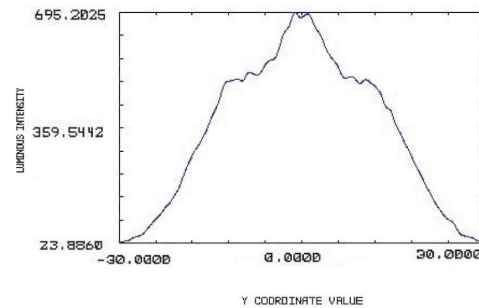

**PHOTOMETRIC DATA**

Spot Lens

Typical half-angle divergence 5°  
when using LUXEON I Cool White

Medium Lens

Typical half-angle divergence 15° when  
using LUXEON I Cool White

Wide Lens

Typical half-angle divergence 25° when  
using LUXEON I Cool White