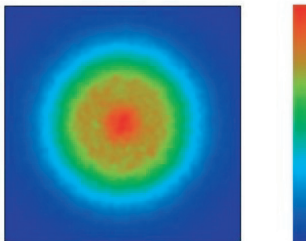

**PHOTOMETRIC DATA**

Spot Lens

Typical half-angle divergence 5°  
when using LUXEON I Cool White

Medium Lens

Typical half-angle divergence 15° when  
using LUXEON I Cool White

Wide Lens

Typical half-angle divergence 25° when  
using LUXEON I Cool White

Oval Lens

Horizontal

Vertical

Typ. half-angle divergence  
5° X 20° LUXEON I Cool White

Dialight reserves the right to make changes at any time  
in order to supply the best product possible.

Dialight Corporation  
1501 Route 34 South • Farmingdale, NJ 07727 USA  
Tel: (1) 732-919-3119 • Fax: (1) 732-751-5778 • www.dialight.com