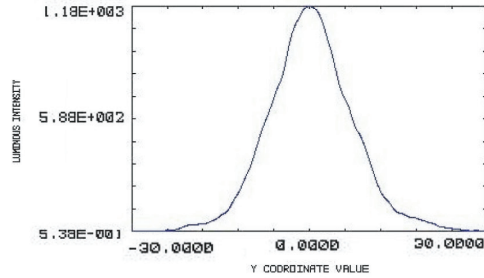

**PHOTOMETRIC DATA**

Spot Lens

Typical half-angle divergence 5°  
when using LUXEON I Cool White

Medium Lens

Typical half-angle divergence 15° when  
using LUXEON I Cool White

Wide Lens

Typical half-angle divergence 25° when  
using LUXEON I Cool White