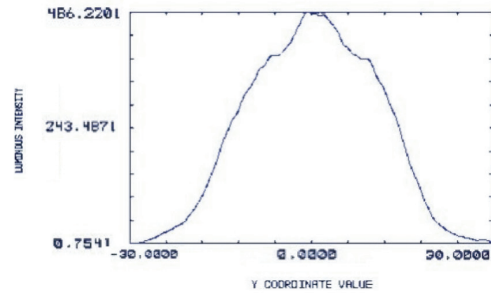

**PHOTOMETRIC DATA**

Spot Lens

Typical half-angle divergence 5°  
when using LUXEON I Cool White

Medium Lens

Typical half-angle divergence 15° when  
using LUXEON I Cool White

Wide Lens

Typical half-angle divergence 25° when  
using LUXEON I Cool White