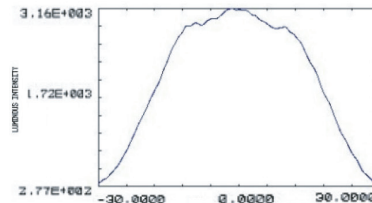

Horizontal