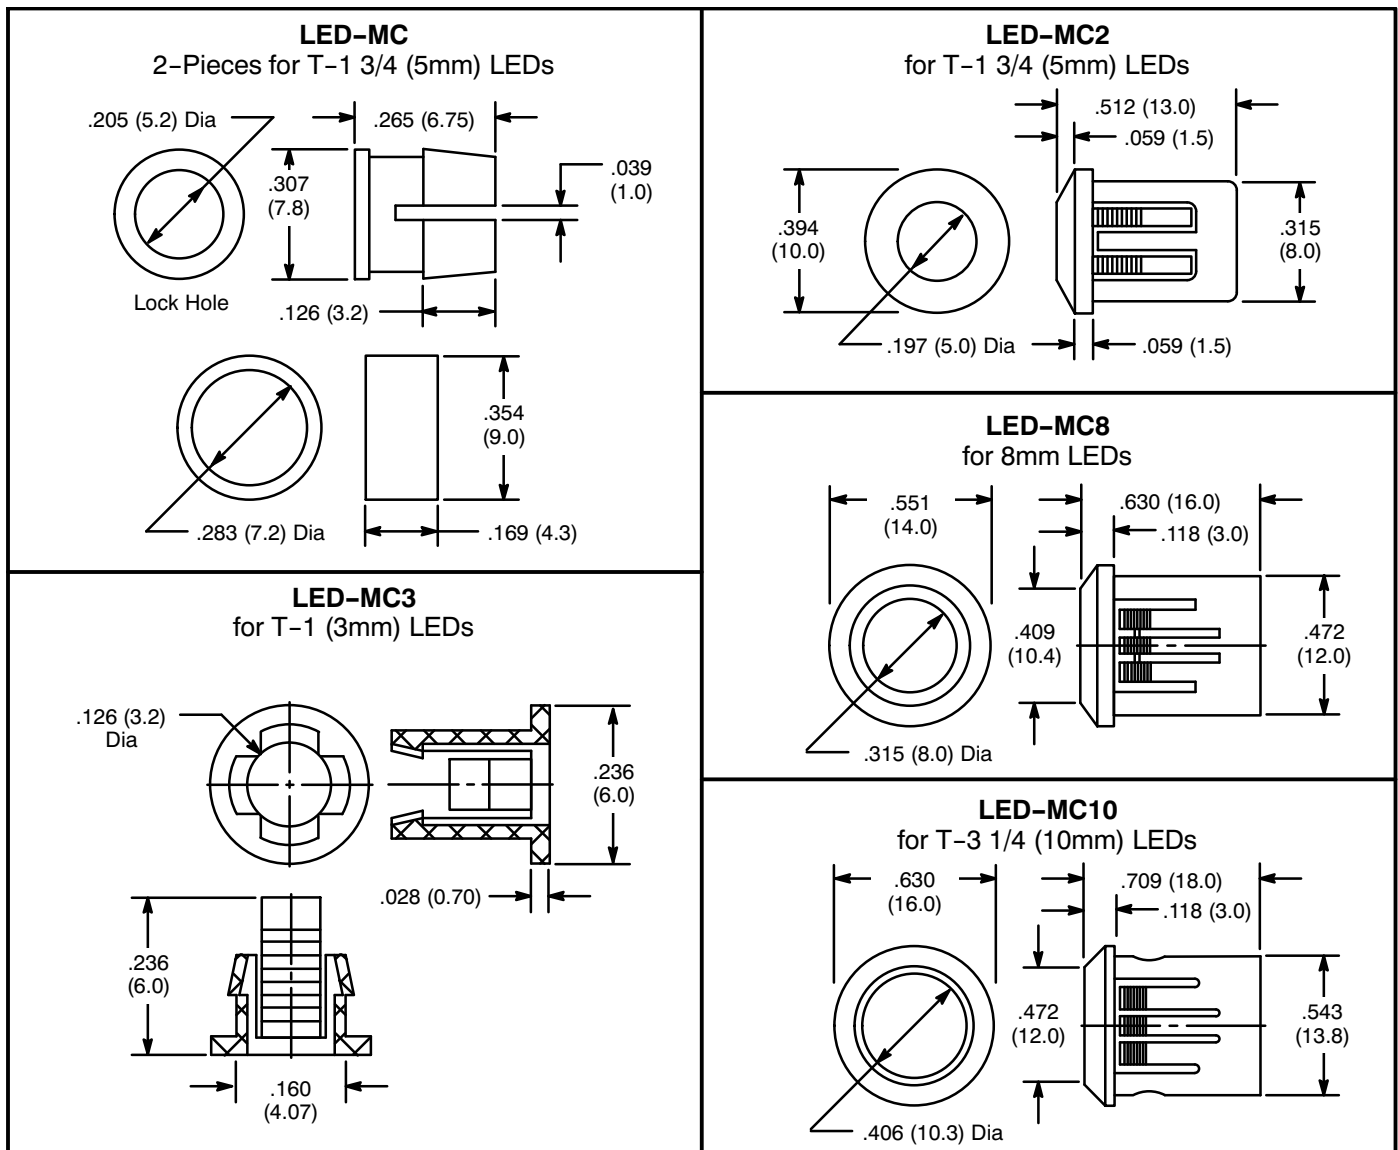

LED Mounting Clips LED-MC, LED-MC2, LED-MC3 LED-MC8, LED-MC10

Features:

- Available in 4 Different Standard Types:
 - T-1 (3mm): LED-MC3
 - T-1 3/4 (5mm): LED-MC & LED-MC2
 - 8mm: LED-MC8
 - T-3 1/4 (10mm): LED-MC10
- Material: PC
- Color: Black

Note 1. All dimensions are in inches (millimeters).

Note 2. Tolerance is .010" (0.25mm) unless otherwise specified.