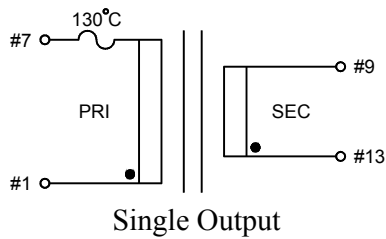

STANDARD  
ENCAPSULATED  
TRANSFORMER

Fig K

Empty pin shall be omitted if necessary.

Series	Dimension (mm)											
	A	B	C	D	E	F	G	H	I	J	K	L
20 (VA)	67.0	56.0	46.5	4.0	∅0.8	5.0	32.5	∅4.2	82.5	72.5	11.2	43.5
22 (VA)	67.0	56.0	46.5	4.0	∅0.8	5.0	32.5	∅4.2	82.5	72.5	11.2	43.5
25 (VA)	67.0	56.0	46.5	4.0	∅0.8	5.0	32.5	∅4.2	82.5	72.5	11.2	43.5
Tolerance (mm)	Max.	Max.	Max.	±1.0	±0.1	±0.2	±0.5	±0.2	Max.	±0.5	±0.5	±0.5