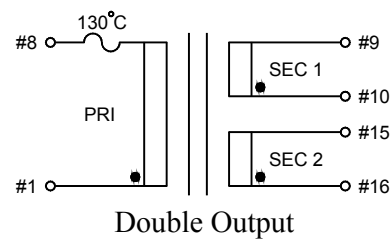

STANDARD  
ENCAPSULATED  
TRANSFORMER

Fig K

Empty pin shall be omitted if necessary.

Series	Dimension (mm)											
	A	B	C	D	E	F	G	H	I	J	K	L
20 (VA)	67.0	56.0	46.5	4.0	∅0.8	5.0	32.5	∅4.2	82.5	72.5	11.2	43.5
22 (VA)	67.0	56.0	46.5	4.0	∅0.8	5.0	32.5	∅4.2	82.5	72.5	11.2	43.5
25 (VA)	67.0	56.0	46.5	4.0	∅0.8	5.0	32.5	∅4.2	82.5	72.5	11.2	43.5
Tolerance (mm)	Max.	Max.	Max.	±1.0	±0.1	±0.2	±0.5	±0.2	Max.	±0.5	±0.5	±0.5

Fig L

Empty pin shall be omitted if necessary.

Series	Dimension (mm)											
	A	B	C	D	E	F	G	H	I	J	K	L
30 (VA)	72.5	61.0	50.0	4.0	∅0.8	5.0	35.0	∅4.2	88.0	77.5	10.8	47.5
36 (VA)	72.5	61.0	50.0	4.0	∅0.8	5.0	35.0	∅4.2	88.0	77.5	10.8	47.5
Tolerance (mm)	Max.	Max.	Max.	±1.0	±0.1	±0.2	±0.5	±0.2	Max.	±0.5	±0.5	±0.5