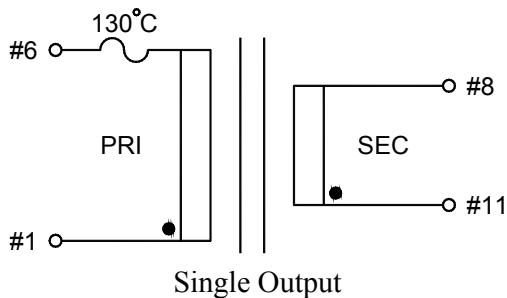

STANDARD  
ENCAPSULATED  
TRANSFORMER

Fig F

Fig G

Fig H

Empty pin shall be omitted if necessary.

Series	Dimension (mm)										
	A	B	C	D	E	F	G	H	I	J	K
8.0 (VA)	53.0	45.0	35.5	4.0	0.64x0.64	5.0	27.5	Ø4.2	67.0	60.5	10.0
10 (VA)	53.0	45.0	35.5	4.0	0.64x0.64	5.0	27.5	Ø4.2	59.0	52.5	10.0
Tolerance (mm)	Max.	Max.	Max.	±1.0	±0.1	±0.2	±0.5	±0.2	Max.	±0.5	±0.5