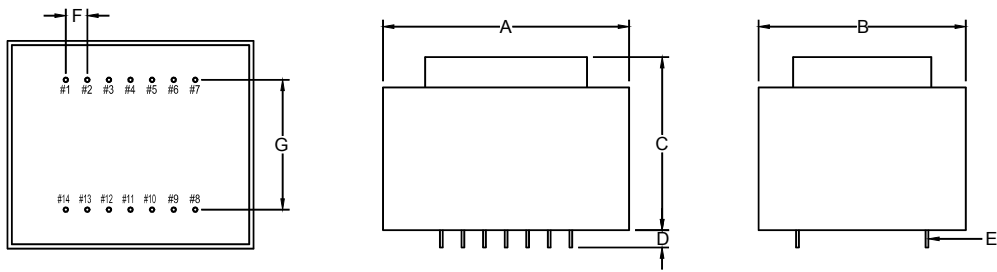

STANDARD  
ENCAPSULATED  
TRANSFORMER

Fig I

Fig J

Empty pin shall be omitted if necessary.

Series	Dimension (mm)											
	A	B	C	D	E	F	G	H	I	J	K	L
16 (VA)	58.5	49.5	40.0	4.0	0.64x0.64	5.0	30.0	∅4.2	76.5	65.0	10.0	37.5
Tolerance (mm)	Max.	Max.	Max.	±1.0	±0.1	±0.2	±0.5	±0.2	Max.	±0.5	±0.5	±0.5