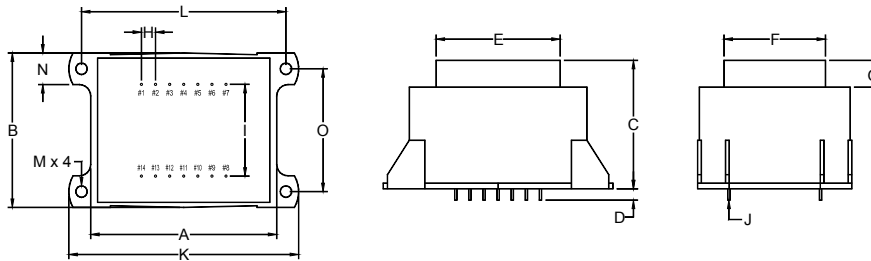

STANDARD  
ENCAPSULATED  
TRANSFORMER

Fig K

Empty pin shall be omitted if necessary.

Series	Dimension (mm)											
	A	B	C	D	E	F	G	H	I	J	K	L
20 (VA)	67.0	56.0	46.5	4.0	∅0.8	5.0	32.5	∅4.2	82.5	72.5	11.2	43.5
22 (VA)	67.0	56.0	46.5	4.0	∅0.8	5.0	32.5	∅4.2	82.5	72.5	11.2	43.5
25 (VA)	67.0	56.0	46.5	4.0	∅0.8	5.0	32.5	∅4.2	82.5	72.5	11.2	43.5
Tolerance (mm)	Max.	Max.	Max.	±1.0	±0.1	±0.2	±0.5	±0.2	Max.	±0.5	±0.5	±0.5

Fig L

Empty pin shall be omitted if necessary.

Series	Dimension (mm)											
	A	B	C	D	E	F	G	H	I	J	K	L
30 (VA)	72.5	61.0	50.0	4.0	∅0.8	5.0	35.0	∅4.2	88.0	77.5	10.8	47.5
36 (VA)	72.5	61.0	50.0	4.0	∅0.8	5.0	35.0	∅4.2	88.0	77.5	10.8	47.5
Tolerance (mm)	Max.	Max.	Max.	±1.0	±0.1	±0.2	±0.5	±0.2	Max.	±0.5	±0.5	±0.5