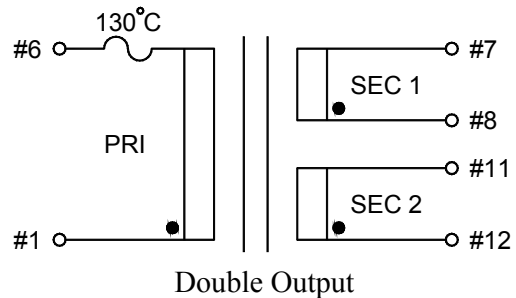

STANDARD  
ENCAPSULATED  
TRANSFORMER

Fig F

Fig G

Fig H

Empty pin shall be omitted if necessary.

Series	Dimension (mm)										
	A	B	C	D	E	F	G	H	I	J	K
8.0 (VA)	53.0	45.0	35.5	4.0	0.64x0.64	5.0	27.5	Ø4.2	67.0	60.5	10.0
10 (VA)	53.0	45.0	35.5	4.0	0.64x0.64	5.0	27.5	Ø4.2	59.0	52.5	10.0
Tolerance (mm)	Max.	Max.	Max.	±1.0	±0.1	±0.2	±0.5	±0.2	Max.	±0.5	±0.5