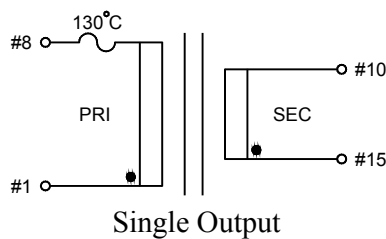

Empty pin shall be omitted if necessary.