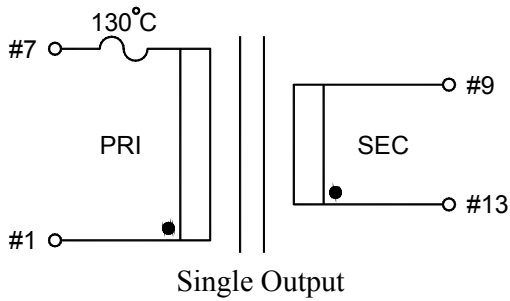

STANDARD  
ENCAPSULATED  
TRANSFORMER

Fig I

Fig J

Empty pin shall be omitted if necessary.

Series	Dimension (mm)											
	A	B	C	D	E	F	G	H	I	J	K	L
16 (VA)	58.5	49.5	40.0	4.0	0.64x0.64	5.0	30.0	∅4.2	76.5	65.0	10.0	37.5
Tolerance (mm)	Max.	Max.	Max.	±1.0	±0.1	±0.2	±0.5	±0.2	Max.	±0.5	±0.5	±0.5