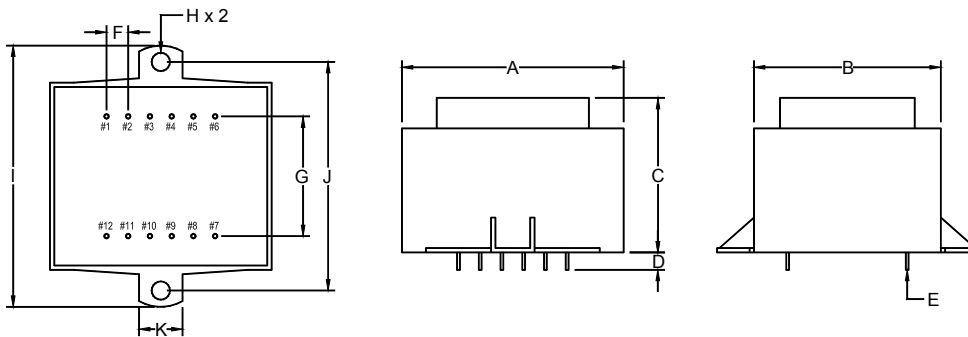

STANDARD  
ENCAPSULATED  
TRANSFORMER

Fig F

Fig G

Fig H

Empty pin shall be omitted if necessary.

Series	Dimension (mm)										
	A	B	C	D	E	F	G	H	I	J	K
8.0 (VA)	53.0	45.0	35.5	4.0	0.64x0.64	5.0	27.5	Ø4.2	67.0	60.5	10.0
10 (VA)	53.0	45.0	35.5	4.0	0.64x0.64	5.0	27.5	Ø4.2	59.0	52.5	10.0
Tolerance (mm)	Max.	Max.	Max.	±1.0	±0.1	±0.2	±0.5	±0.2	Max.	±0.5	±0.5