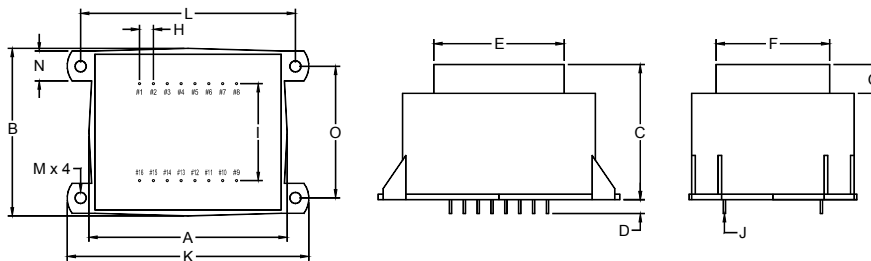

STANDARD  
ENCAPSULATED  
TRANSFORMER

Fig K

Empty pin shall be omitted if necessary.

Series	Dimension (mm)											
	A	B	C	D	E	F	G	H	I	J	K	L
20 (VA)	67.0	56.0	46.5	4.0	∅0.8	5.0	32.5	∅4.2	82.5	72.5	11.2	43.5
22 (VA)	67.0	56.0	46.5	4.0	∅0.8	5.0	32.5	∅4.2	82.5	72.5	11.2	43.5
25 (VA)	67.0	56.0	46.5	4.0	∅0.8	5.0	32.5	∅4.2	82.5	72.5	11.2	43.5
Tolerance (mm)	Max.	Max.	Max.	±1.0	±0.1	±0.2	±0.5	±0.2	Max.	±0.5	±0.5	±0.5

Fig L

Empty pin shall be omitted if necessary.

Series	Dimension (mm)											
	A	B	C	D	E	F	G	H	I	J	K	L
30 (VA)	72.5	61.0	50.0	4.0	∅0.8	5.0	35.0	∅4.2	88.0	77.5	10.8	47.5
36 (VA)	72.5	61.0	50.0	4.0	∅0.8	5.0	35.0	∅4.2	88.0	77.5	10.8	47.5
Tolerance (mm)	Max.	Max.	Max.	±1.0	±0.1	±0.2	±0.5	±0.2	Max.	±0.5	±0.5	±0.5