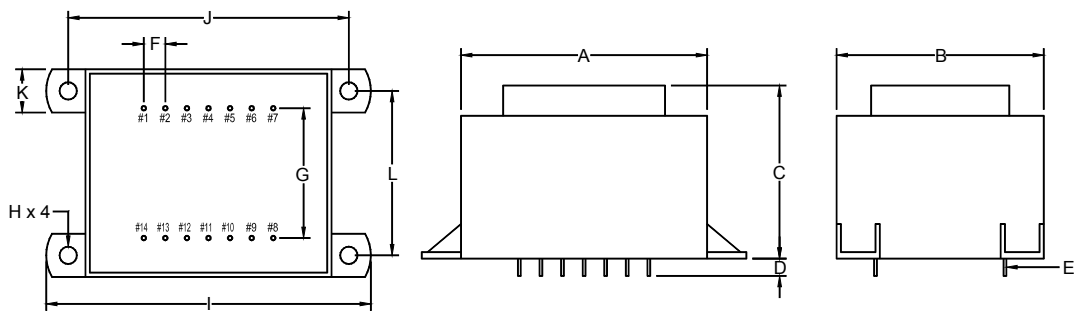

STANDARD  
ENCAPSULATED  
TRANSFORMER

Fig I

Fig J

Empty pin shall be omitted if necessary.

Series	Dimension (mm)											
	A	B	C	D	E	F	G	H	I	J	K	L
16 (VA)	58.5	49.5	40.0	4.0	0.64x0.64	5.0	30.0	∅4.2	76.5	65.0	10.0	37.5
Tolerance (mm)	Max.	Max.	Max.	±1.0	±0.1	±0.2	±0.5	±0.2	Max.	±0.5	±0.5	±0.5