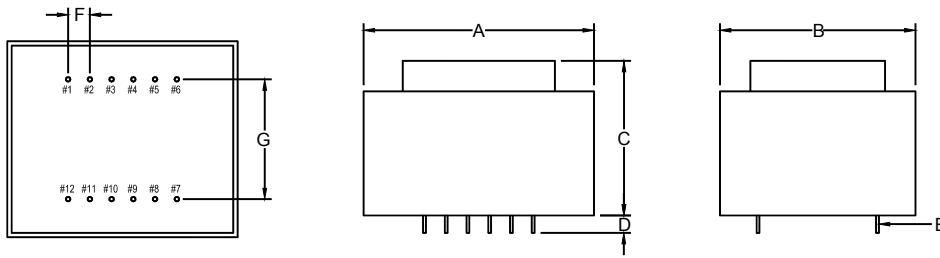

STANDARD  
ENCAPSULATED  
TRANSFORMER

Fig F

Fig G

Fig H

Empty pin shall be omitted if necessary.

Series	Dimension (mm)										
	A	B	C	D	E	F	G	H	I	J	K
8.0 (VA)	53.0	45.0	35.5	4.0	0.64x0.64	5.0	27.5	Ø4.2	67.0	60.5	10.0
10 (VA)	53.0	45.0	35.5	4.0	0.64x0.64	5.0	27.5	Ø4.2	59.0	52.5	10.0
Tolerance (mm)	Max.	Max.	Max.	±1.0	±0.1	±0.2	±0.5	±0.2	Max.	±0.5	±0.5