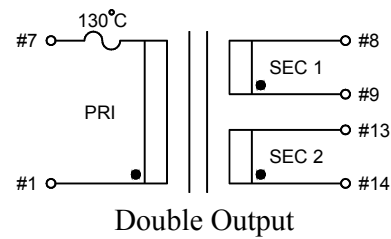

STANDARD  
ENCAPSULATED  
TRANSFORMER

Fig K

Empty pin shall be omitted if necessary.

Series	Dimension (mm)											
	A	B	C	D	E	F	G	H	I	J	K	L
20 (VA)	67.0	56.0	46.5	4.0	∅0.8	5.0	32.5	∅4.2	82.5	72.5	11.2	43.5
22 (VA)	67.0	56.0	46.5	4.0	∅0.8	5.0	32.5	∅4.2	82.5	72.5	11.2	43.5
25 (VA)	67.0	56.0	46.5	4.0	∅0.8	5.0	32.5	∅4.2	82.5	72.5	11.2	43.5
Tolerance (mm)	Max.	Max.	Max.	±1.0	±0.1	±0.2	±0.5	±0.2	Max.	±0.5	±0.5	±0.5

Fig L

Empty pin shall be omitted if necessary.

Series	Dimension (mm)											
	A	B	C	D	E	F	G	H	I	J	K	L
30 (VA)	72.5	61.0	50.0	4.0	∅0.8	5.0	35.0	∅4.2	88.0	77.5	10.8	47.5
36 (VA)	72.5	61.0	50.0	4.0	∅0.8	5.0	35.0	∅4.2	88.0	77.5	10.8	47.5
Tolerance (mm)	Max.	Max.	Max.	±1.0	±0.1	±0.2	±0.5	±0.2	Max.	±0.5	±0.5	±0.5