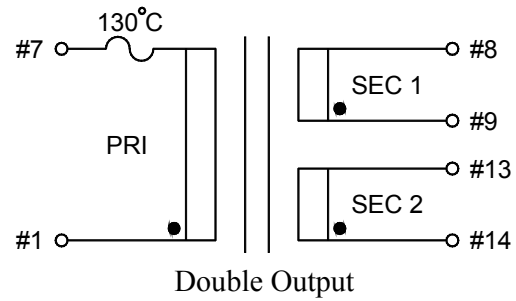

STANDARD  
ENCAPSULATED  
TRANSFORMER

Fig I

Fig J

Empty pin shall be omitted if necessary.

Series	Dimension (mm)											
	A	B	C	D	E	F	G	H	I	J	K	L
16 (VA)	58.5	49.5	40.0	4.0	0.64x0.64	5.0	30.0	∅4.2	76.5	65.0	10.0	37.5
Tolerance (mm)	Max.	Max.	Max.	±1.0	±0.1	±0.2	±0.5	±0.2	Max.	±0.5	±0.5	±0.5