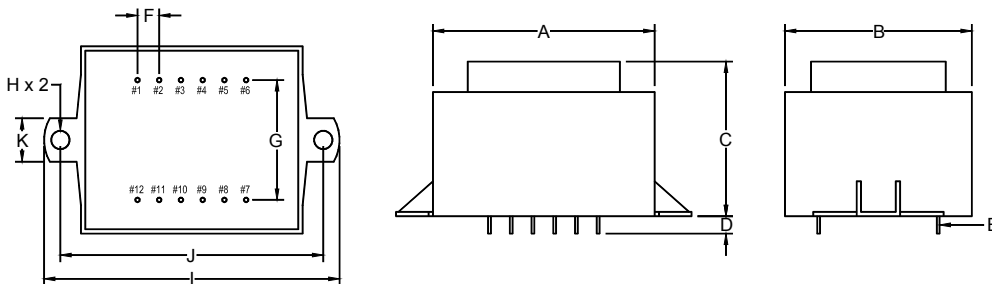

STANDARD  
ENCAPSULATED  
TRANSFORMER

Fig F

Fig G

Fig H

Empty pin shall be omitted if necessary.

Series	Dimension (mm)										
	A	B	C	D	E	F	G	H	I	J	K
8.0 (VA)	53.0	45.0	35.5	4.0	0.64x0.64	5.0	27.5	Ø4.2	67.0	60.5	10.0
10 (VA)	53.0	45.0	35.5	4.0	0.64x0.64	5.0	27.5	Ø4.2	59.0	52.5	10.0
Tolerance (mm)	Max.	Max.	Max.	±1.0	±0.1	±0.2	±0.5	±0.2	Max.	±0.5	±0.5