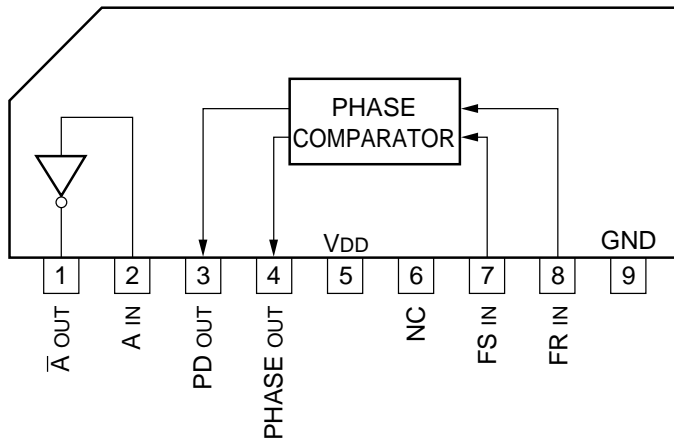

C-MOS PHASE COMPARATOR —SIDE VIEW—

PHASE COMPARATOR TIMING CHART

www.DataSheet4U.com