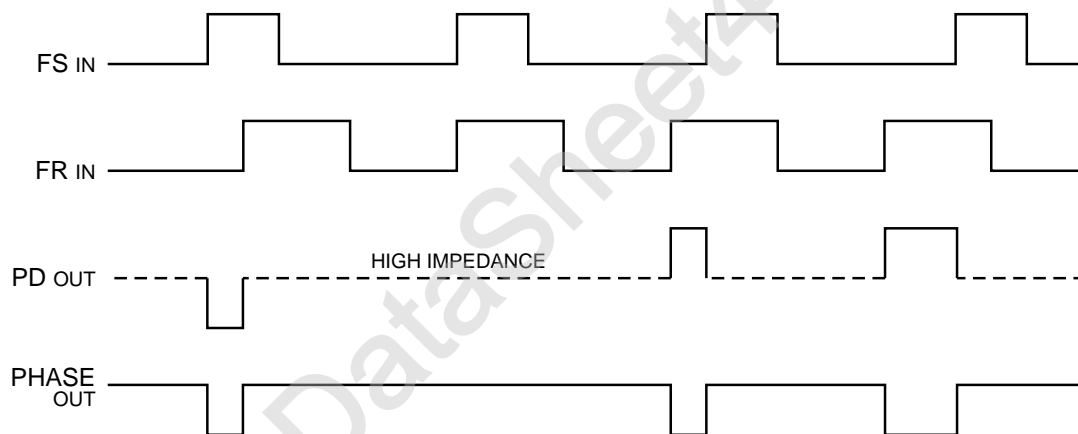

C-MOS PHASE COMPARATOR —SIDE VIEW—

PHASE COMPARATOR TIMING CHART

www.DataSheet4U.com