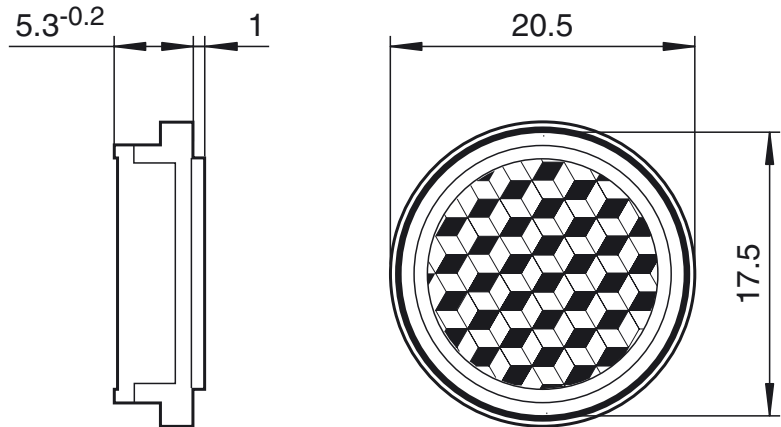

### Model Number

**REF-A17**

Reflector, round  $\varnothing$  20.5 mm, self-adhesive

### Features

- Self-adhesive for simple installation

### Dimensions

#### Mechanical specifications

Material PMMA/ABS

Dimensions Diameter: 20.5 mm

Mounting self-adhesive