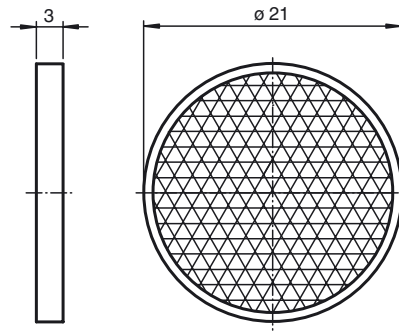

Model Number

REF-MA21

Reflector with Micro-structure, round \varnothing 21 mm, self-adhesive

Features

- Self-adhesive for simple installation
- Micro-structure

Dimensions

Technical data

General specifications

Construction type	circular
Tripel height	approx. 1.2 mm

Ambient conditions

Ambient temperature	-20 ... 85 °C (-4 ... 185 °F)
---------------------	-------------------------------

Mechanical specifications

Material	PMMA/ABS
Dimensions	Diameter: 21 mm
Mounting	self-adhesive