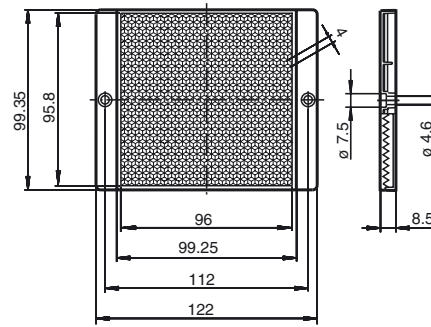

### Model Number

**REF-H100**

Reflector, rectangular 122 mm x 99.35 mm, mounting holes

### Features

- Mounting holes for simple installation

### Dimensions

#### Mechanical specifications

Material PMMA

Dimensions 122 mm x 99.35 mm x 8.5 mm

Mounting mounting holes