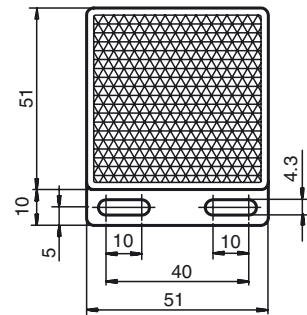

### Model Number

**REF-H50**

Reflector, rectangular 51 mm x 51 mm,  
mounting holes, fixing strap

## Dimensions

T = 8

### General specifications

Construction type rectangular

### Mechanical specifications

Material PMMA/ABS

Dimensions 51 mm x 51 mm x 8 mm

Mounting mounting holes