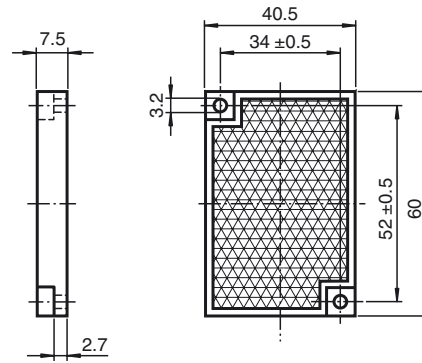

Model Number

REF-H60

Reflector, rectangular 40.5 mm x 60 mm, mounting holes

Features

- Mounting holes for simple installation

Dimensions

Technical data

General specifications

Construction type rectangular

Ambient conditions

Ambient temperature -20 ... 85 °C (-4 ... 185 °F)

Mechanical specifications

Material PMMA/ABS

Dimensions 60 mm x 40.5 mm x 7.5 mm

Mounting mounting holes