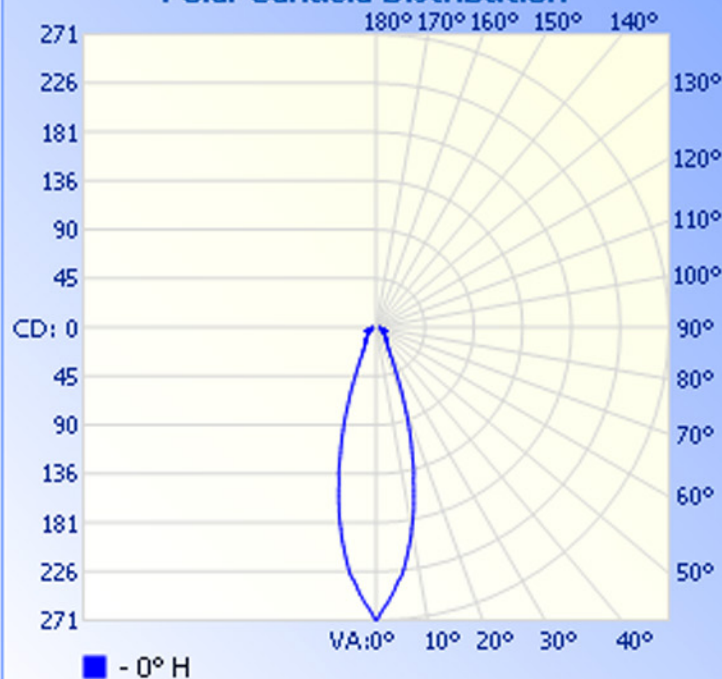

Luminaire Photometric Report

Filename: PAR20-66-TPW-120AMD

Manufacturer: LEDTRONICS -

Luminaire: WITH CLEAR LENS, 120VAC, 4.1W

Luminaire Cat: PAR20-66-TPW-120AMD

Lamp: . LUMEN RATING: 124.4Lms.

Lamp Output: 1 lamp(s), rated lamp lumens: 124.4

Max Candela: 271.0 at Horizontal: 0, Vertical: 0

Luminous Opening: Point

Test: 10-28-09

Flood Summary

Efficiency Lumens Horizontal Spread Vertical Spread

Field (10%):	59.9%	74.5	56.8	56.8
Beam (50%):	32%	39.8	29.5	29.5
Total:	100%	124.4		

Illuminance at a Distance

Center Beam FC Beam Width

1.7ft	97.56 fc	0.9ft
3.3ft	24.39 fc	1.8ft
5.0ft	10.84 fc	2.6ft
6.7ft	6.10 fc	3.5ft
8.3ft	3.90 fc	4.4ft
10.0ft	2.71 fc	5.3ft

■ Beam Spread: 29.5°

Polar Candela Distribution