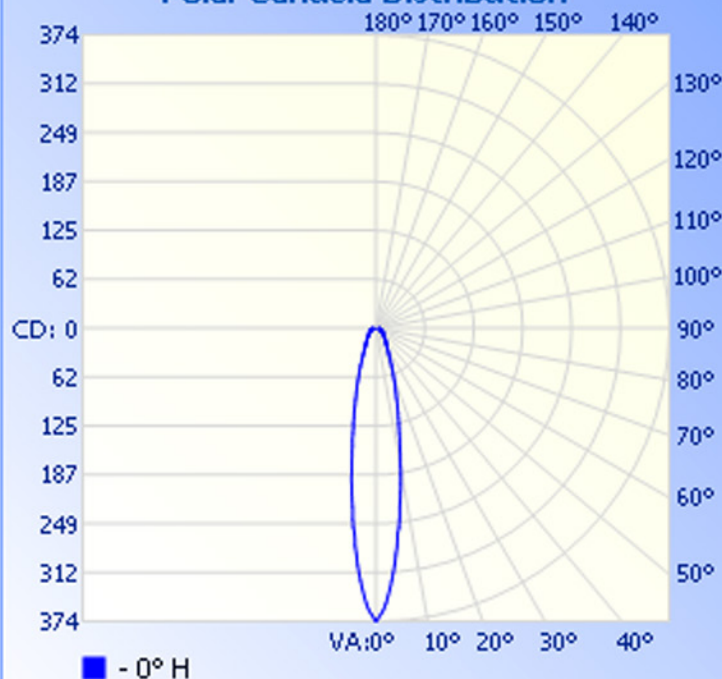

Luminaire Photometric Report

Filename: PAR20-66-TPW-120AND

Manufacturer: LEDTRONICS -

Luminaire: WITH CLEAR LENS, 120VAC, 4.2W

Luminaire Cat: PAR20-66-TPW-120AND

Lamp: . LUMEN RATING: 126.9Lms.

Lamp Output: 1 lamp(s), rated lamp lumens: 126.9

Max Candela: 374.0 at Horizontal: 0, Vertical: 0

Luminous Opening: Point

Test: 10-28-09

Flood Summary

Efficiency Lumens Horizontal Spread Vertical Spread

Field (10%):	52.9%	67.1	52.2	52.2
Beam (50%):	17.1%	21.7	19.3	19.3
Total:	100%	126.9		

Illuminance at a Distance

Center Beam FC Beam Width

1.7ft	134.64 fc	0.6ft
3.3ft	33.66 fc	1.1ft
5.0ft	14.96 fc	1.7ft
6.7ft	8.42 fc	2.3ft
8.3ft	5.39 fc	2.8ft
10.0ft	3.74 fc	3.4ft

■ Beam Spread: 19.3°

Polar Candela Distribution