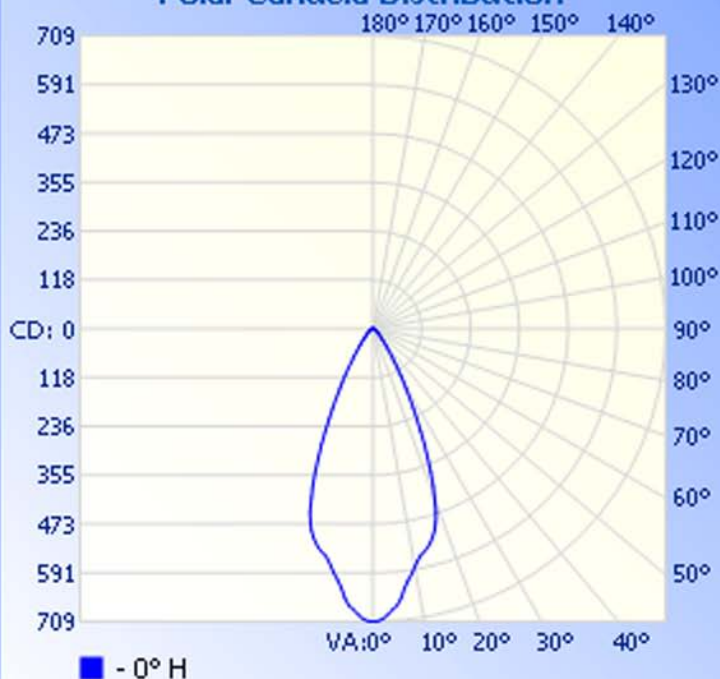

Luminaire Photometric Report

Filename: PAR30-15W-XIW-120AMD

Manufacturer: LEDTRONICS -

Luminaire: WITH LED LENS, 120VAC, 13.4W

Luminaire Cat: PAR30-15W-XIW-120AMD

Lamp: . LUMEN RATING: 426.3Lms.

Lamp Output: 1 lamp(s), rated lamp lumens: 426.3

Max Candela: 709.0 at Horizontal: 0, Vertical: 0

Luminous Opening: Point

Test: 5-7-09

Flood Summary

Efficiency Lumens Horizontal Spread Vertical Spread

Field (10%):	87%	370.7	71.7	71.7
Beam (50%):	58.6%	249.9	45.1	45.1
Total:	100%	426.3		

Illuminance at a Distance

Center Beam FC Beam Width

1.7ft	255.24 fc	1.4ft
3.3ft	63.81 fc	2.8ft
5.0ft	28.36 fc	4.1ft
6.7ft	15.95 fc	5.5ft
8.3ft	10.21 fc	6.9ft
10.0ft	7.09 fc	8.3ft

■ Beam Spread: 45.1°

Polar Candela Distribution