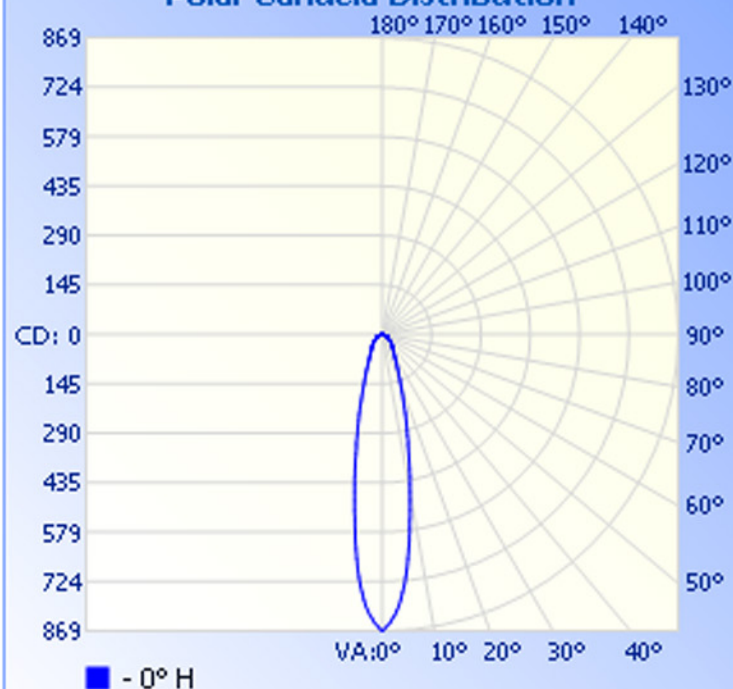

Max Candela: 869.0 at Horizontal: 0, Vertical: 0

Luminous Opening: Point

Test: 10-28-09

Flood Summary

Efficiency Lumens Horizontal Spread Vertical Spread

Field (10%):	57.7%	174.5	54.9	54.8
Beam (50%):	22%	66.5	21.6	21.6
Total:	100%	302.7		

Illuminance at a Distance

Center Beam FC Beam Width

1.7ft	312.84 fc	0.6ft
3.3ft	78.21 fc	1.3ft
5.0ft	34.76 fc	1.9ft
6.7ft	19.55 fc	2.5ft
8.3ft	12.51 fc	3.2ft
10.0ft	8.69 fc	3.8ft

■ Beam Spread: 21.6°

Polar Candela Distribution