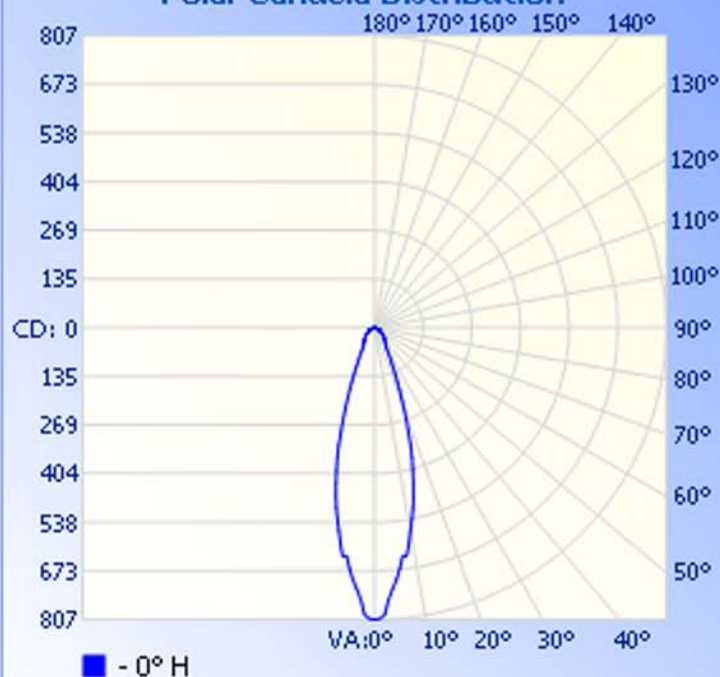

Luminaire Photometric Report

Filename: PAR38-180-TPW-120AMD

Manufacturer: LEDTRONICS -

Luminaire: WITH CLEAR LENS, 120VAC, 4.9W

Luminaire Cat: PAR38-180-TPW-120AMD

Lamp: . LUMEN RATING: 343.7Lms.

Lamp Output: 1 lamp(s), rated lamp lumens: 343.7

Max Candela: 807.0 at Horizontal: 0, Vertical: 0

Luminous Opening: Point

Test: 8-6-09

Flood Summary

Efficiency Lumens Horizontal Spread Vertical Spread

Field (10%): 65.8% 226.1 57 57

Beam (50%): 34.9% 119.9 30.2 30.2

Total: 100% 343.7

Illuminance at a Distance

Center Beam FC Beam Width

1.7ft	290.52 fc	0.9ft
3.3ft	72.63 fc	1.8ft
5.0ft	32.28 fc	2.7ft
6.7ft	18.16 fc	3.6ft
8.3ft	11.62 fc	4.5ft
10.0ft	8.07 fc	5.4ft

■ Beam Spread: 30.2°

Polar Candela Distribution