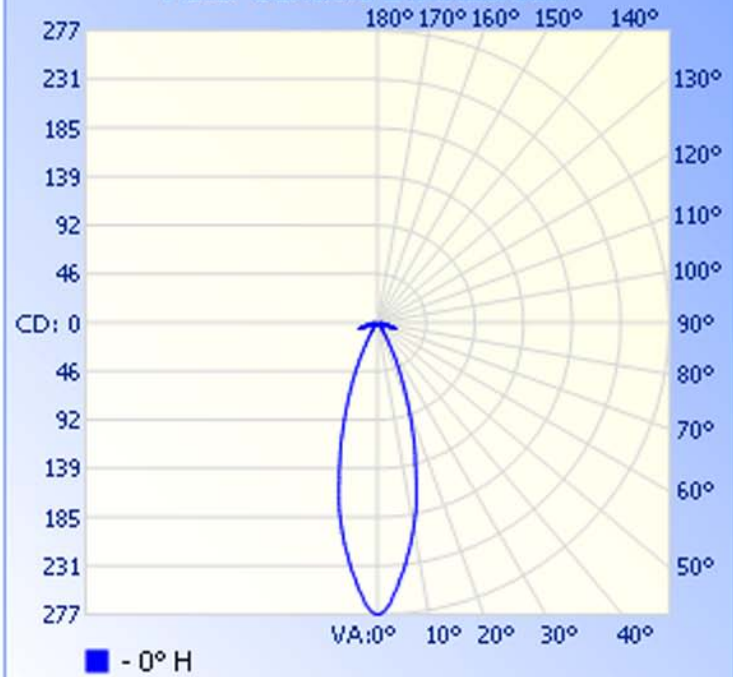

Max Candela: 277.0 at Horizontal: 0, Vertical: 0

Luminous Opening: Point

Test: 7-8-09

Flood Summary

Efficiency Lumens Horizontal Spread Vertical Spread

Field (10%):	67.6%	79.2	56	56
Beam (50%):	35.4%	41.5	30.1	30.1
Total:	100%	117.1		

Illuminance at a Distance

Center Beam FC Beam Width

1.7ft	99.72 fc	0.9ft
3.3ft	24.93 fc	1.8ft
5.0ft	11.08 fc	2.7ft
6.7ft	6.23 fc	3.6ft
8.3ft	3.99 fc	4.5ft
10.0ft	2.77 fc	5.4ft

■ Beam Spread: 30.1°

Polar Candela Distribution