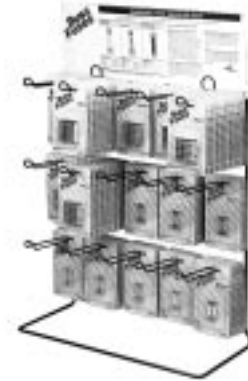

Fuse Display Racks

Fusetron® View-Pack Fuse Display Rack

Catalog Symbol: FR-1000

The FR-1000 is a complete assortment of Fusetron View-Packs with a display rack. When you order a "FR-1000", you receive five each of the View-Packs listed below, plus a heavy-duty wire rack. The rack is designed to hang from a pegboard or stand on a shelf. The FR-1000 measures 32" wide, 18" tall and 10" deep.

Plug Fuse Display

Catalog Symbol: PFD-948

Sturdy plastic display features complete assortment of plug fuses. Each display comes with a set of labels that permits customizing the product mix. Display measures 29" wide x 15" tall x 5" deep.

PFD-948 Display

Contents	Boxes*	Fuses
W-15	25	100
W-20	25	100
W-25	12	48
W-30	25	100
TL-15	25	100
TL-20	25	100
TL-30	25	100
SL-15	25	100
SL-20	25	100
SL-30	25	100

*Each box contains 4 fuses.

Displays without fuses are also available. Order **EMPTY-PFD** to receive the display only.

The PFD-948 is packed one per carton. Carton size is 18½" x 13½" x 31¼", weight is 75 lbs. The EMPTY-PFD is also packed one per carton. Carton size is 16" x 6" x 31¼", weight is 6 lbs.

Electronic Fuse Display