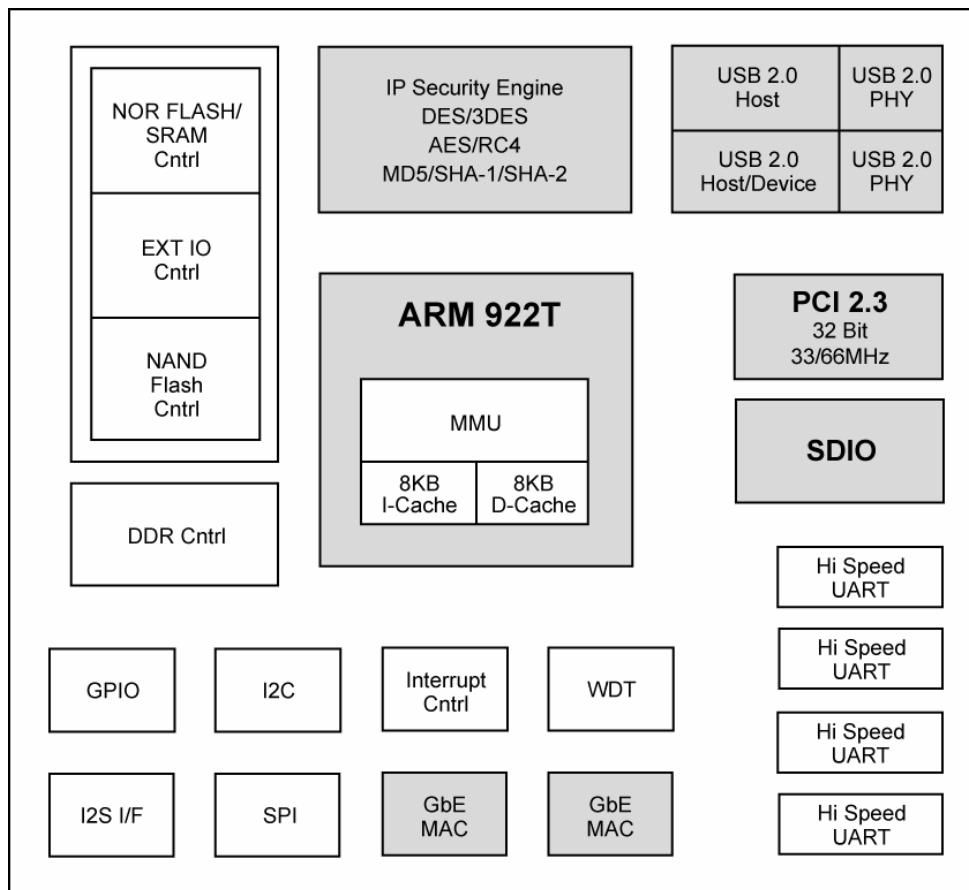

Integrated Gigabit-Networking and Communications Controller with IP Security Engine

Description

The KSZ9692PB is a highly integrated System-on-Chip (SoC) containing an ARM 922T 32-bit processor, an IP security engine, and a rich set of peripherals to address the cost-sensitive, high-performance needs of a wide variety of high bandwidth networking and communications applications.

All datasheets and support documentation can be found on Micrel's web site at: www.micrel.com.

Block Diagram

Features	Benefits
Dual USB 2.0 ports (up to 480Mbps) with PHY integrated	Flexible configurations (Host/Host and Host/Device) provide ultra fast data transfers for a wide range of USB devices (e.g., data storage device, printer, and etc.)
Hardware accelerated security engine supporting most commonly used data encryption and hashing algorithms	The hardware engine provides maximum integrity for IPSec, SSL, TLS and other implementation, while offloading the system CPU for optimized performance.
Dual Gigabit Ethernet MACs (RGMI/MI)	Integrated WAN and LAN interfaces support a variety of network implementations at gigabit data rate.
33/66MHz PCI 2.3 interface supporting three PCI masters	High-performance PCI interface enables integration of WiFi, multimedia and storage applications, and reduces system BOM and board complexity.
Standard compliant SD/SDIO host controller	The SD/SDIO interface provides connectivity for small form-factor, high density memory cards and I/O devices.
4 high-speed (up to 5Mbps) UART ports	The UART interface supports console display, Bluetooth or GSM/CDMA2000 applications.