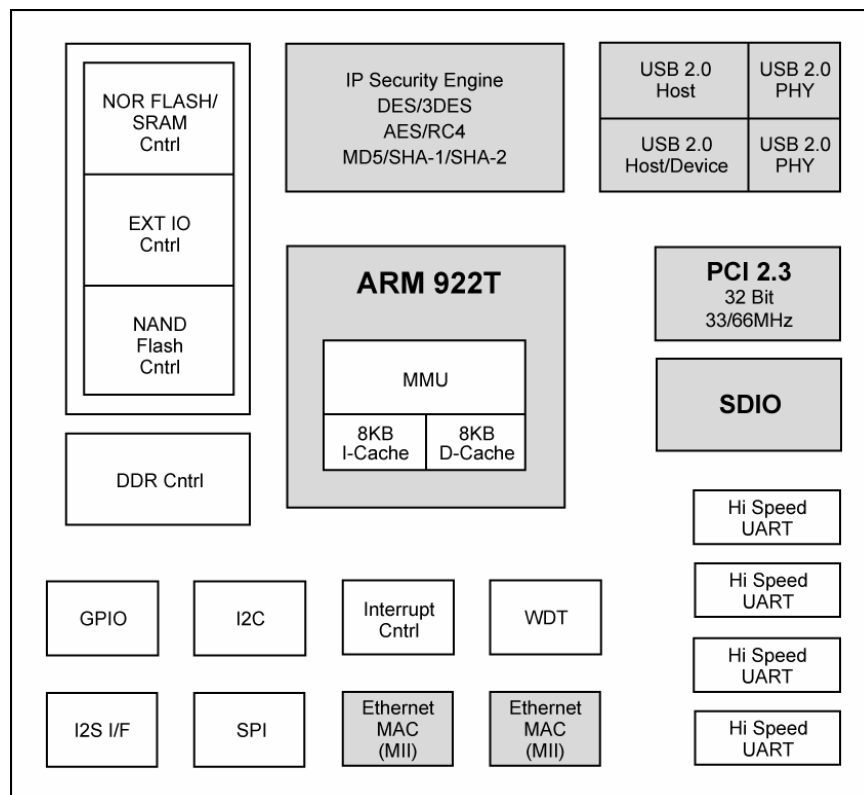

Integrated Fast Ethernet and Communications Controller with IP Security Engine

Description

The KSZ8692PB is a highly integrated System-on-Chip (SoC) containing an ARM 922T 32-bit processor, an IP Security Engine, and a rich set of peripherals to address the cost-sensitive, high-performance needs of a wide variety of networking and communications applications.

All datasheets and support documentation can be found on Micrel's web site at: www.micrel.com.

Block Diagram

Features	Benefits
Dual USB 2.0 ports (up to 480Mbps) with PHY integrated	Flexible configurations (Host/Host and Host/Device) provide ultra fast data transfers for a wide range of USB devices (e.g., data storage device, printer, and etc.)
Hardware accelerated security engine supporting most commonly used data encryption and hashing algorithms	The hardware engine provides maximum integrity for IPSec, SSL, TLS and other implementation, while offloading the system CPU for optimized performance.
Dual 10/100Mbps Ethernet MACs (MII)	Integrated WAN and LAN interfaces support a variety of network implementations at 10/100Mbps data rates.
33/66MHz PCI 2.3 interface supporting three PCI masters	High-performance PCI interface enables integration of WiFi, multimedia and storage applications, and reduces system BOM and board complexity.
Standard compliant SD/SDIO host controller	The SD/SDIO interface provides connectivity for small form-factor, high density memory cards and I/O devices.
4 high-speed (up to 5Mbps) UART ports	The UART interface supports console display, Bluetooth or GSM/CDMA2000 applications.